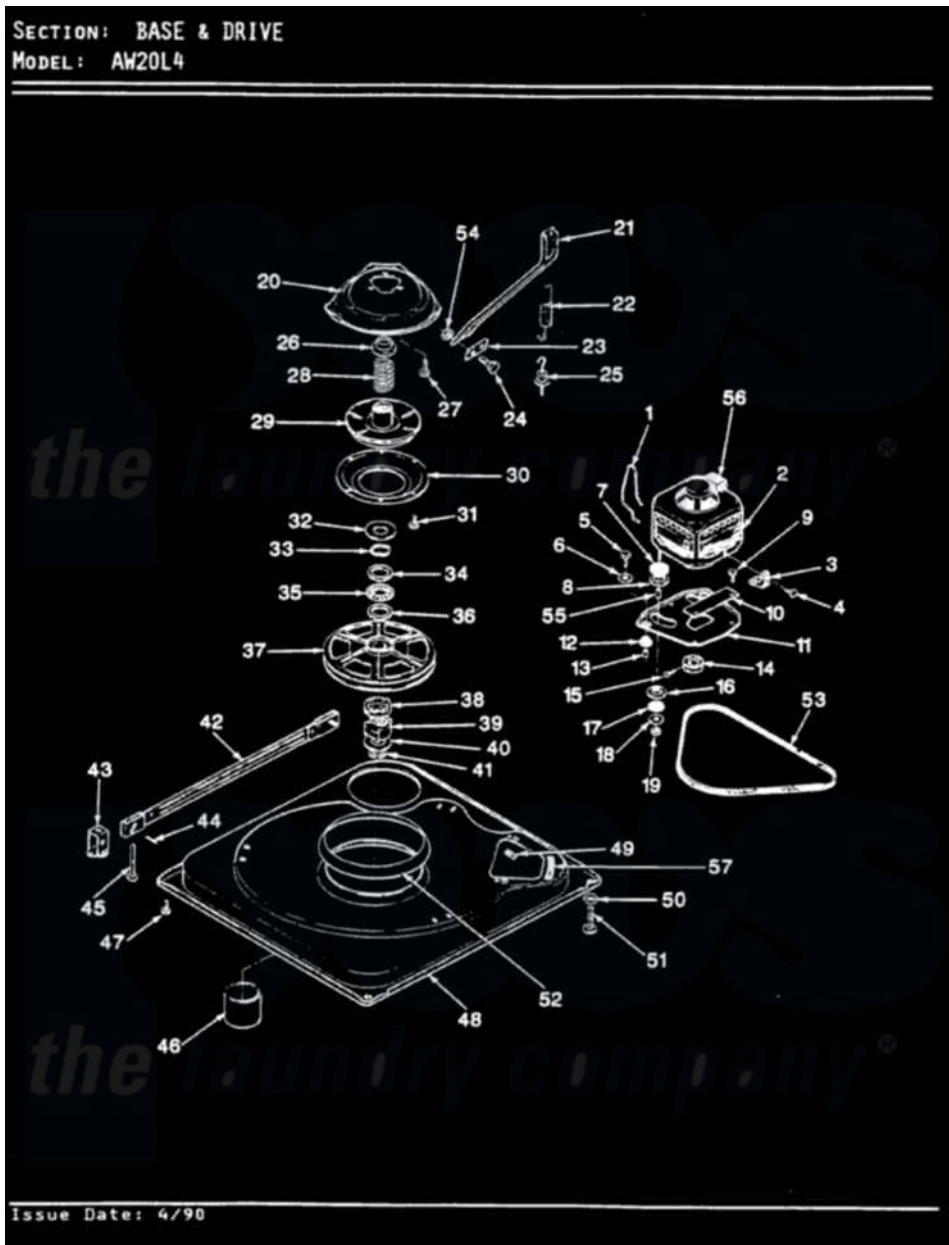

Admiral AW20L4H 01 - BASE & DRIVE (REV. E-F)

Admiral Residential Admiral AW20L4H Washer Parts Parts Diagram 01 - BASE & DRIVE (REV. E-F)
 Click on the part number to view part

Item	Original Part Number	Replaced By	Status	Part Description
1	35-0235			Spring, Motor Pivot
2	35-2030		Not Available	MOTOR
"	LA-2002		Not Available	MOTOR KIT
3	33-9945			Slide, Foot
4	25-7418	33001178		Back, Tumbler
5	25-7833	21001977		Screw
6	25-7834			Washer, Motor/Base Screw
7	33-9946			Isolator, Motor
8	33-9944	35-3570		Washer, Motor Pivot
9	25-3083	212951		Screw, No.6-32 X 1/4 Inch
10	33-9947		Not Available	DBL.PIVOT SLIDE
11	35-2810	21001783		Plate And Screw Assembly
12	33-9941	35-3646		Isolator, Motor Plate
13	25-7831			Spacer, Mounting
14	35-2124	W10143344		Pulley
15	25-7117			Set Screw