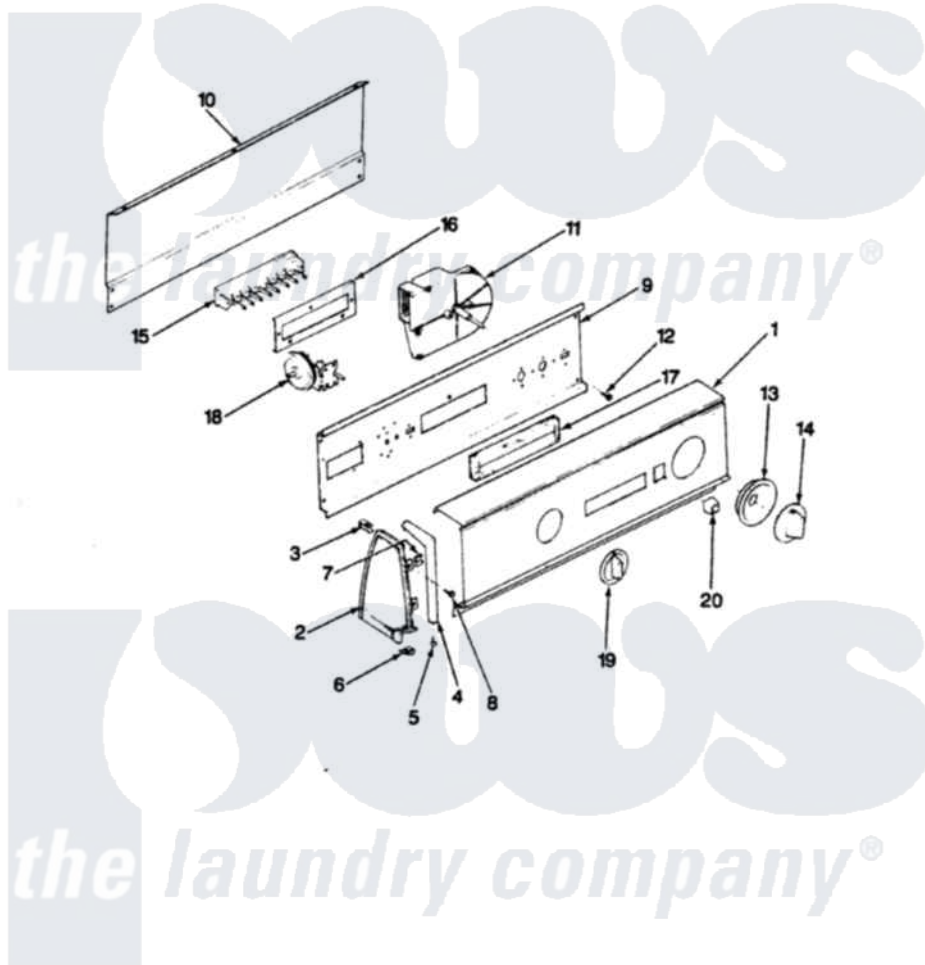

# Admiral AW20L4H 02 - CONTROL PANEL (REV. E-F)

SECTION: BACKGUARD  
 MODEL: AW20L4

Issue Date: 4/90

Admiral [Residential Admiral AW20L4H Washer Parts](#) Parts Diagram 02 - CONTROL PANEL (REV. E-F)  
 Click on the part number to view part

Item	Original Part Number	Replaced By	Status	Part Description
1	<a href="#">25-7702</a>			Speedclip, End Cap To Control Panel
"	35-2173		Not Available	CONTROL PANEL
"	25-7649	<a href="#">910187</a>		Screw
2	35-2487	<a href="#">21001451</a>		Cap- End
"	35-2488	<a href="#">21001452</a>		Cap- End
3	25-7435	<a href="#">33002917</a>		Screw, No.10-16
"	<a href="#">25-7852</a>			Speedclip, Rr Shld To End Cap
4	53-0278		Not Available	TRIM, END CAP (LT)
"	53-0277		Not Available	TRIM, END CAP (RT)
5	<a href="#">25-7760</a>			Screw
6	25-7697	<a href="#">25-2219</a>		Screw
"	34-9487		Not Available	PLATE, REINFORCEMENT
"	<a href="#">25-7851</a>			Speedclip, End Cap To Top
7	<a href="#">25-7702</a>			Speedclip, End Cap To Control Panel

8	25-3092	<a href="#">90767</a>	Screw, 8A X 3/8 HeX Washer Head Tapping
9	53-1677	Not Available	CONTROL SHIELD
10	25-7583	Not Available	PLASTIC NUT
"	<a href="#">25-3457</a>		Screw, Sems
"	25-3092	<a href="#">90767</a>	Screw, 8A X 3/8 HeX Washer Head Tapping
"	35-2688	<a href="#">21001460</a>	Shield, Rear
11	35-2211	Not Available	TIMER
12	25-0205	<a href="#">216412</a>	Screw, Bracket To Timer
13	35-2255	<a href="#">21001497</a>	Skirt Ri
14	35-2486	<a href="#">12500058</a>	Knob Ski
15	<a href="#">35-2197</a>		Switch
16	25-3092	<a href="#">90767</a>	Screw, 8A X 3/8 HeX Washer Head Tapping
"	25-7713	Not Available	SCREW
"	33-6620	Not Available	BRACKET
17	33-8540	Not Available	SWITCH PAD
18	35-2145	<a href="#">21001554</a>	Switch, Water Level
"	25-3092	<a href="#">90767</a>	Screw, 8A X 3/8 HeX Washer Head Tapping
19	35-2185	<a href="#">21001283</a>	Knob, Selector---Piq
20	35-2588	Not Available	PUSHBUTTON - BLACK
NI	35-2575	Not Available	MANUAL, USE & CARE