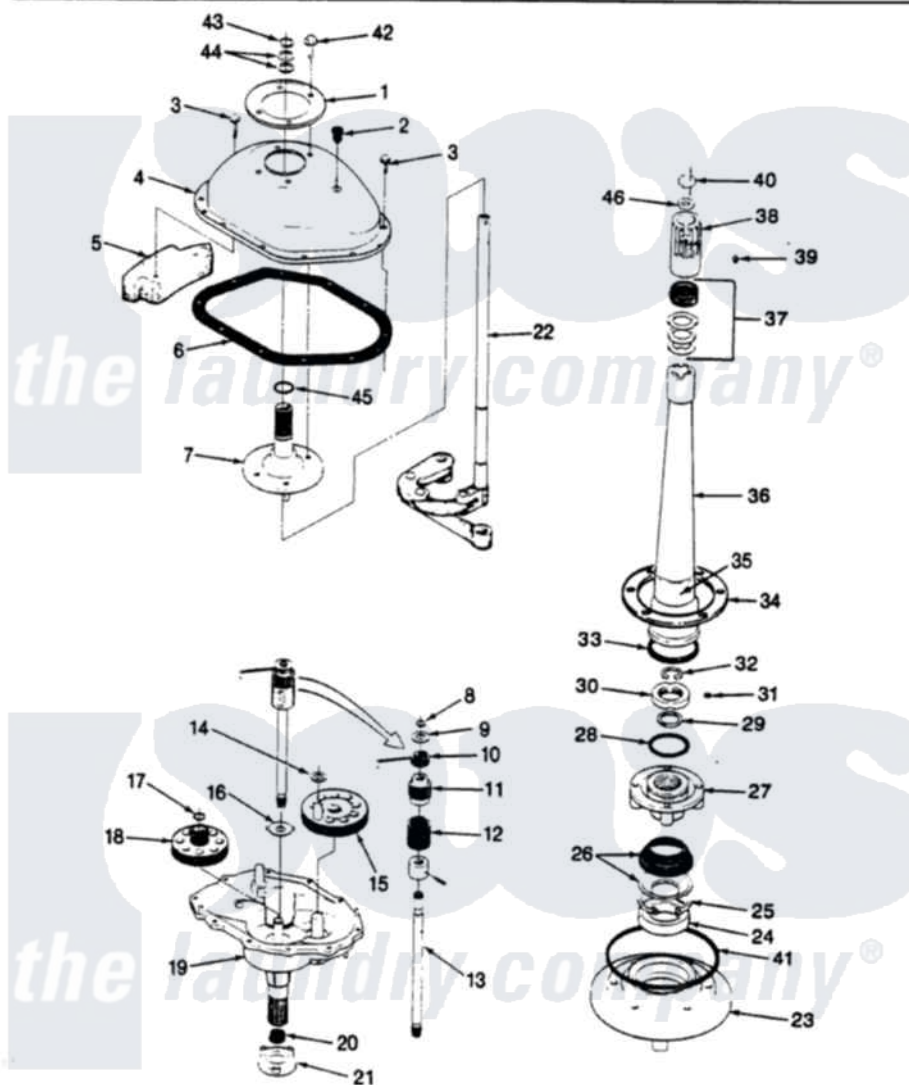

Admiral AW20L4H 03 - TRANSMISSION & RELATED PARTS (REV. E-F)

SECTION: TRANSMISSION & RELATED PARTS
MODEL: AW20L4

Issue Date: 4/90

Admiral Residential Admiral AW20L4H Washer Parts Diagram 03 - TRANSMISSION & RELATED PARTS (REV. E-F)

Click on the part number to view part

Item	Original Part Number	Replaced By	Status	Part Description
1	33-9893	33-7187		Covr Reinforcmt
2	35-2621			Plug, Oil Fill
"	33-9373		Not Available	OIL FILL PLUG
3	25-7916			Bolt
4	33-4286N			Transmission Cover Kit
"	35-2620		Not Available	COVER, TRANSMISSION
5	35-2130		Not Available	COUNTER WEIGHT
"	35-2642			Counterweight
6	35-1030		Not Available	GASKET, TRANSMISSION HOUSING
7	35-2654			Drive Tube Assembly
"	33-8763	33-4286N		Transmission Cover Kit
8	25-7847			Ring, Retaining
9	25-7416		Not Available	WASHER, FLAT
10	33-6114	33-6463		Spring
11	35-2001			Pinion, Drive