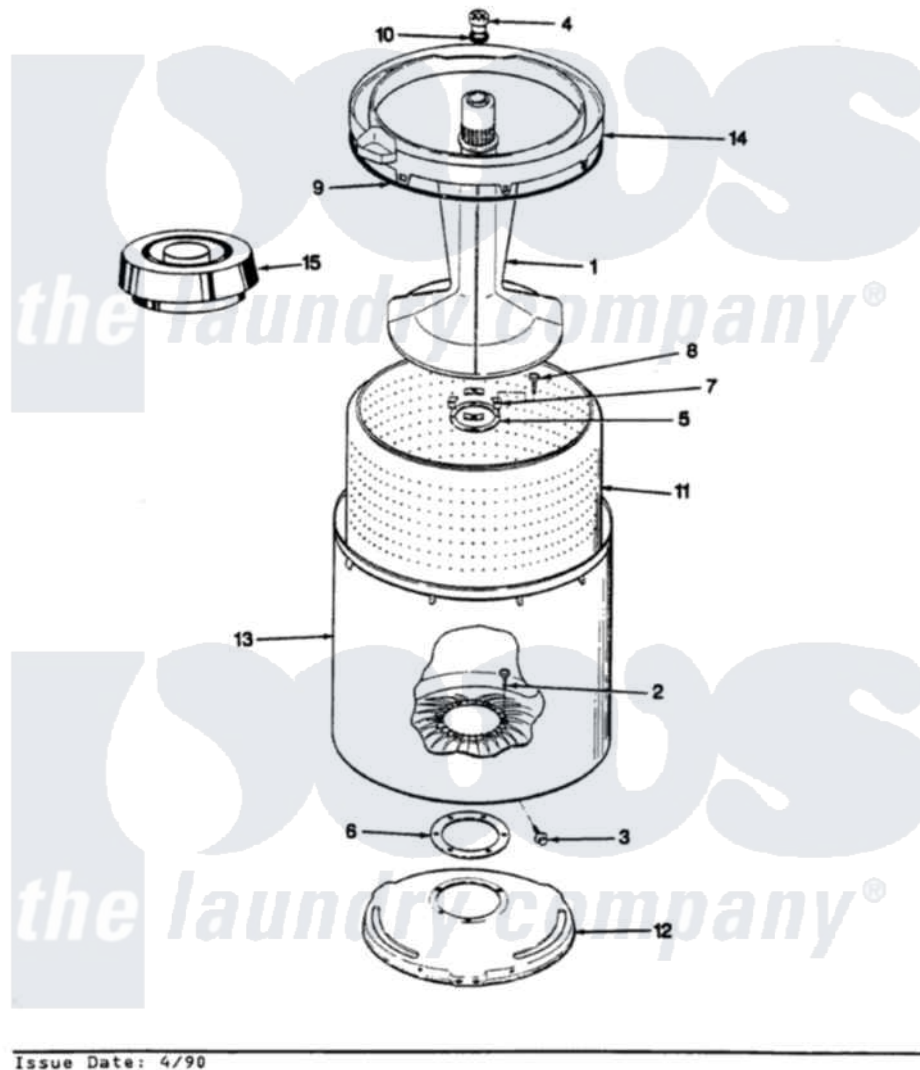

Admiral AW20L4H 04 - TUB (REV. E-F)

SECTION: TUB
MODEL: AW20L4

Issue Date: 4/90

Admiral [Residential Admiral AW20L4H Washer Parts](#) Parts Diagram 04 - TUB (REV. E-F)
Click on the part number to view part

Item	Original Part Number	Replaced By	Status	Part Description
1	35-2456	33-4352		Agitator
2	35-2062	21001063		Screw, Shoulder
3	25-7914	22002933		Screw
4	33-6241			Cap
5	33-8959			Gasket
6	35-2061			Gasket, Tub To Housing
7	35-8799		Not Available	REINFORCEMENT PLATE
8	25-7783	4356852		Screw
9	35-2328			Seal, Tub Top
10	25-7330			Rubber Washer
11	35-2508		Not Available	BASKET WHITE
12	35-2023			Tub Support
13	35-2038			Tub
14	35-2262		Not Available	SHIELD, TUB TOP
"	35-2034		Not Available	TOP, TUB
15	35-2550			Dispenser, Rinse