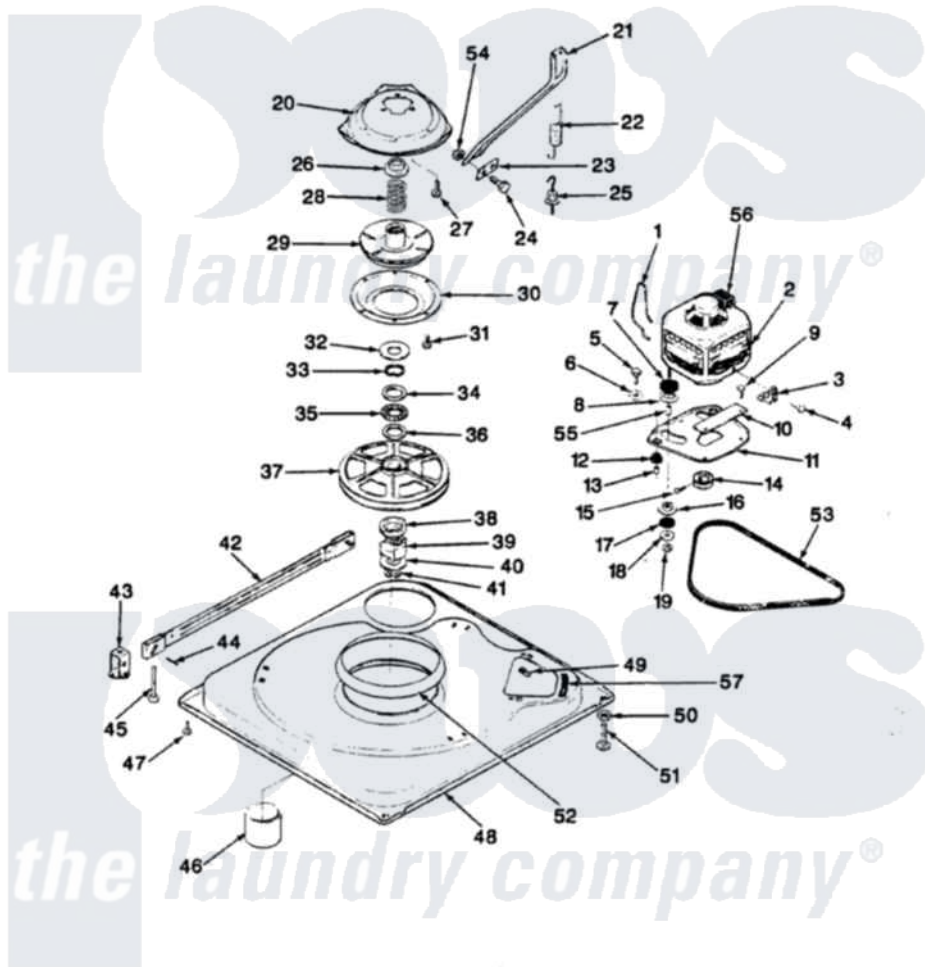

# Admiral AW20L4HS 01 - BASE & DRIVE (ORIG)

SECTION: BASE & DRIVE  
MODEL: AW20L4S

Issue Date: 3/91

Admiral [Residential Admiral AW20L4HS Washer Parts](#) Parts Diagram 01 - BASE & DRIVE (ORIG)  
Click on the part number to view part

Item	Original Part Number	Replaced By	Status	Part Description
1	<a href="#">35-0235</a>			Spring, Motor Pivot
2	35-2030		Not Available	MOTOR
"	LA-2002		Not Available	MOTOR KIT
3	<a href="#">33-9945</a>			Slide, Foot
4	25-7418	<a href="#">33001178</a>		Back, Tumbler
5	25-7833	<a href="#">21001977</a>		Screw
6	<a href="#">25-7834</a>			Washer, Motor/Base Screw
7	<a href="#">33-9946</a>			Isolator, Motor
8	33-9944	<a href="#">35-3570</a>		Washer, Motor Pivot
9	25-3083	<a href="#">212951</a>		Screw, No.6-32 X 1/4 Inch
10	33-9947		Not Available	DBL.PIVOT SLIDE
11	35-2810	<a href="#">21001783</a>		Plate And Screw Assembly
12	33-9941	<a href="#">35-3646</a>		Isolator, Motor Plate
13	<a href="#">25-7831</a>			Spacer, Mounting
14	35-2124	<a href="#">W10143344</a>		Pulley
15	<a href="#">25-7117</a>			Set Screw