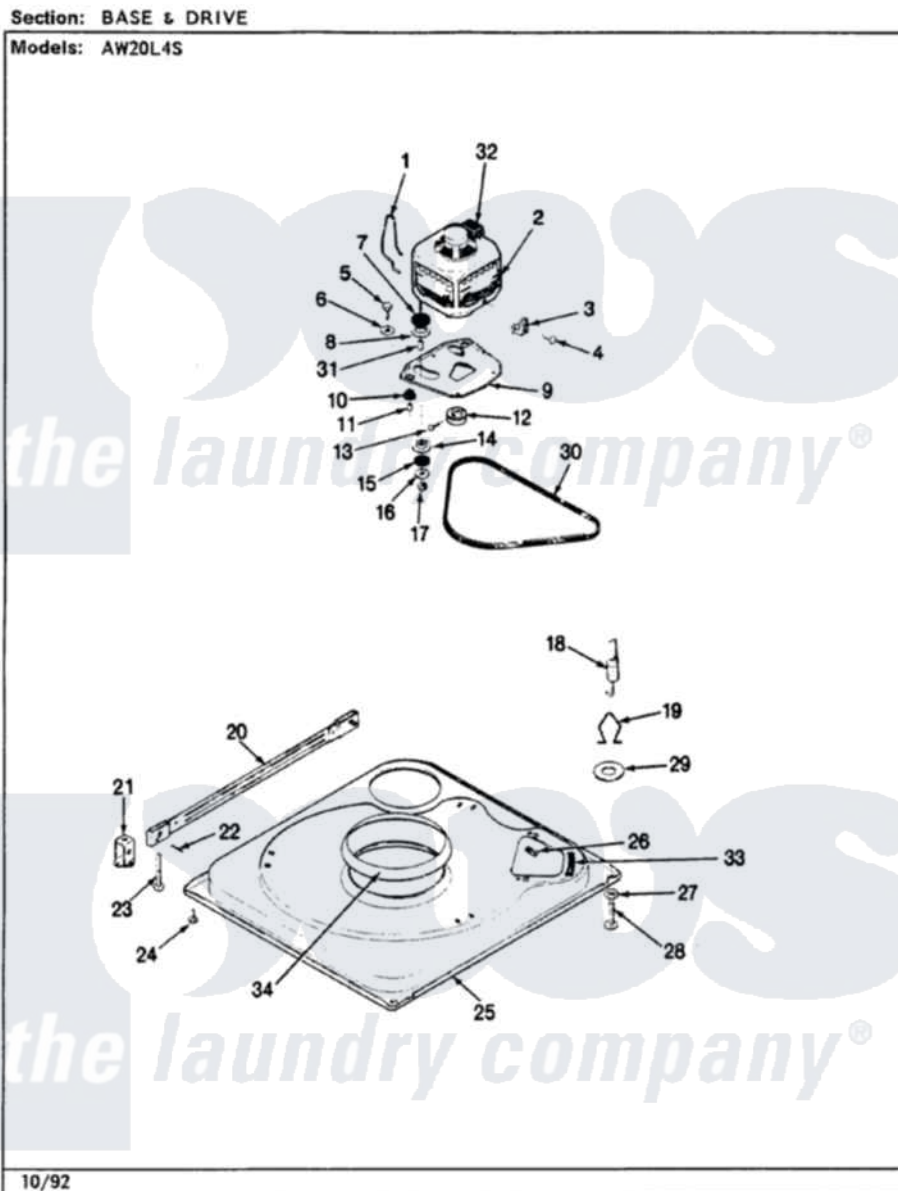

# Admiral AW20L4HS 02 - BASE & DRIVE (REV. A-E)

Admiral Residential Admiral AW20L4HS Washer Parts Parts Diagram 02 - BASE & DRIVE (REV. A-E)  
Click on the part number to view part

Item	Original Part Number	Replaced By	Status	Part Description
1	<a href="#">35-0235</a>			Spring, Motor Pivot
2	LA-2002		Not Available	MOTOR KIT
"	35-2030		Not Available	MOTOR
3	<a href="#">33-9945</a>			Slide, Foot
4	25-7418	<a href="#">33001178</a>		Back, Tumbler
5	25-7833	<a href="#">21001977</a>		Screw
6	<a href="#">25-7834</a>			Washer, Motor/Base Screw
7	<a href="#">33-9946</a>			Isolator, Motor
8	33-9944	<a href="#">35-3570</a>		Washer, Motor Pivot
9	35-2810	<a href="#">21001783</a>		Plate And Screw Assembly
10	33-9941	<a href="#">35-3646</a>		Isolator, Motor Plate
11	<a href="#">25-7831</a>			Spacer, Mounting
12	35-2124	<a href="#">W10143344</a>		Pulley
13	<a href="#">25-7117</a>			Set Screw
14	33-9943	<a href="#">35-3571</a>		Slide, Motor Pivot
15	<a href="#">33-9967</a>			Washer, Motor Isolator