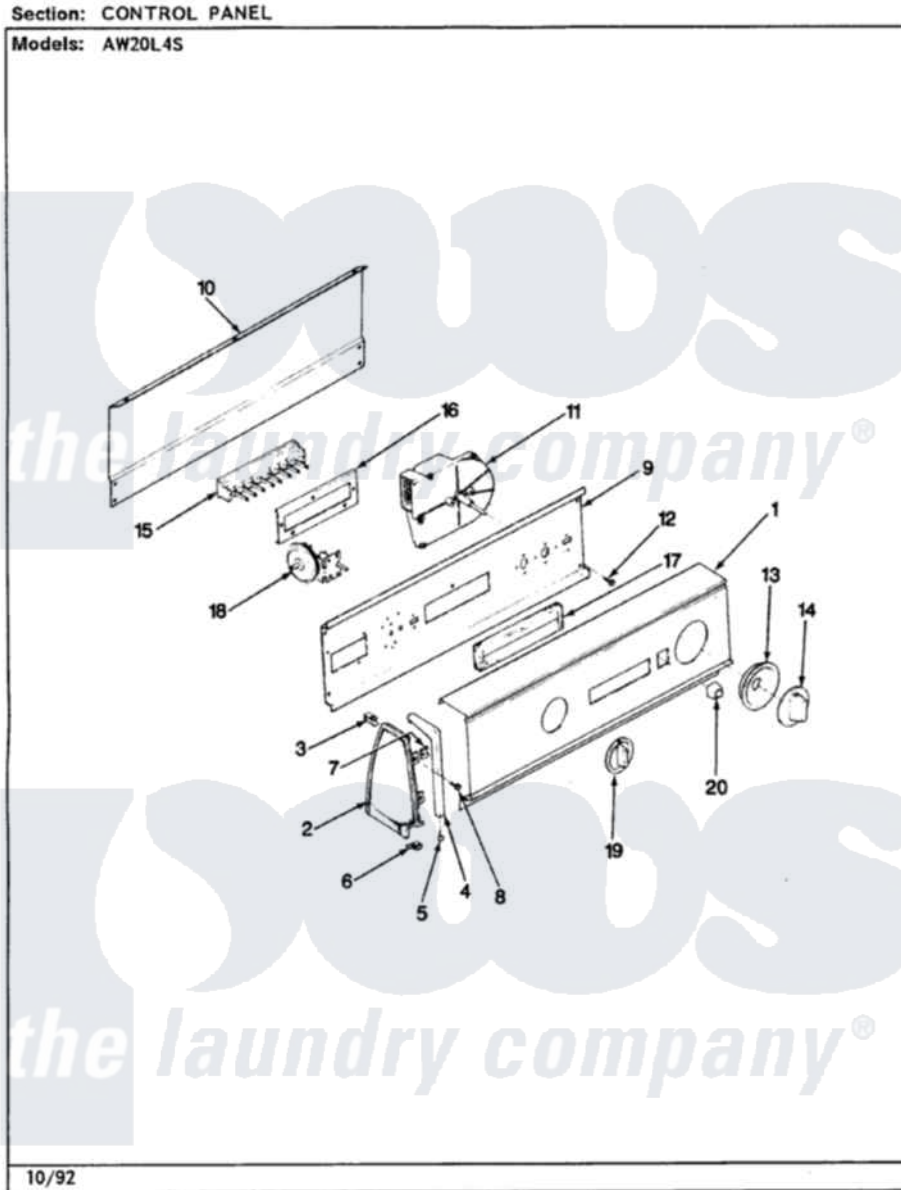

Admiral AW20L4HS 04 - CONTROL PANEL (REV. A-E)

Admiral [Residential Admiral AW20L4HS Washer Parts](#) Parts Diagram 04 - CONTROL PANEL (REV. A-E)
Click on the part number to view part

Item	Original Part Number	Replaced By	Status	Part Description
1	25-7702			Speedclip, End Cap To Control Panel
"	25-7649	910187		Screw
"	35-2851		Not Available	CONTROL PANEL
2	35-2488	21001452		Cap- End
"	35-2487	21001451		Cap- End
3	25-7435	33002917		Screw, No.10-16
"	25-7852			Speedclip, Rr Shld To End Cap
4	53-0278		Not Available	TRIM, END CAP (LT)
"	53-0277		Not Available	TRIM, END CAP (RT)
5	25-7760			Screw
6	25-7851			Speedclip, End Cap To Top
"	25-7697	25-2219		Screw
"	34-9487		Not Available	PLATE, REINFORCEMENT
7	25-7702			Speedclip, End Cap To Control Panel

8	25-3092	90767		Screw, 8A X 3/8 HeX Washer Head Tapping
9	53-1677		Not Available	CONTROL SHIELD
10	25-3092	90767		Screw, 8A X 3/8 HeX Washer Head Tapping
"	25-3457			Screw, Sems
"	25-7583		Not Available	PLASTIC NUT
"	35-2688	21001460		Shield, Rear
11	35-2845			Timer
12	25-0205	216412		Screw, Bracket To Timer
13	35-2255	21001497		Skirt Ri
14	35-2836		Not Available	SWITCH P.B. 8POS
15	35-2836		Not Available	SWITCH P.B. 8POS
16	25-3092	90767		Screw, 8A X 3/8 HeX Washer Head Tapping
"	25-7713		Not Available	SCREW
"	33-6620		Not Available	BRACKET
17	33-8540		Not Available	SWITCH PAD
18	25-3092	90767		Screw, 8A X 3/8 HeX Washer Head Tapping
"	35-2801	21001554		Switch, Water Level
"	35-3283	21001554		Switch, Water Level
19	35-2185	21001283		Knob, Selector---Piq
20	35-2588		Not Available	PUSHBUTTON - BLACK
NI	35-2875		Not Available	MANUAL, USE & CARE