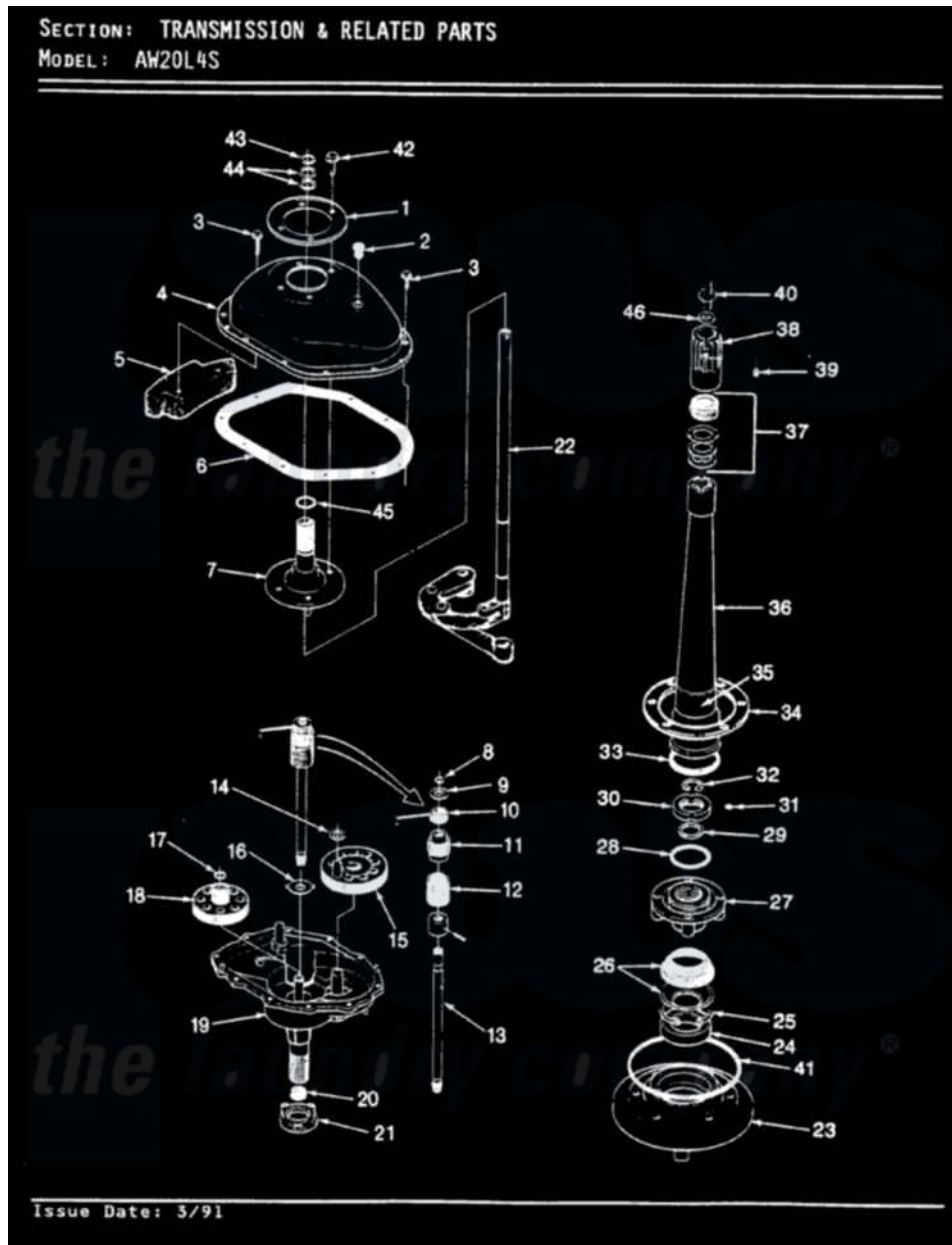

# Admiral AW20L4HS 05 - TRANSMISSION & RELATED PARTS (ORIG)

Admiral Residential Admiral AW20L4HS Washer Parts Parts Diagram 05 - TRANSMISSION & RELATED PARTS (ORIG)

[Click on the part number to view part](#)

Item	Original Part Number	Replaced By	Status	Part Description
1	33-9893	<a href="#">33-7187</a>		Covr Reinforcmt
2	<a href="#">35-2621</a>			Plug, Oil Fill
3	<a href="#">25-7916</a>			Bolt
4	35-2620		Not Available	COVER, TRANSMISSION
5	<a href="#">35-2642</a>			Counterweight
6	35-1030		Not Available	GASKET, TRANSMISSION HOUSING
7	<a href="#">35-2654</a>			Drive Tube Assembly
8	<a href="#">25-7847</a>			Ring, Retaining
9	25-7416		Not Available	WASHER, FLAT
10	33-6114	<a href="#">33-6463</a>		Spring
11	<a href="#">35-2001</a>			Pinion, Drive
12	33-3195		Not Available	SPRING
13	<a href="#">LA-2005</a>			Clutch Assembly Kit
"	35-2116		Not Available	DRIVE SHAFT & HUB ASSY
14	<a href="#">25-7091</a>			Thrust Washer