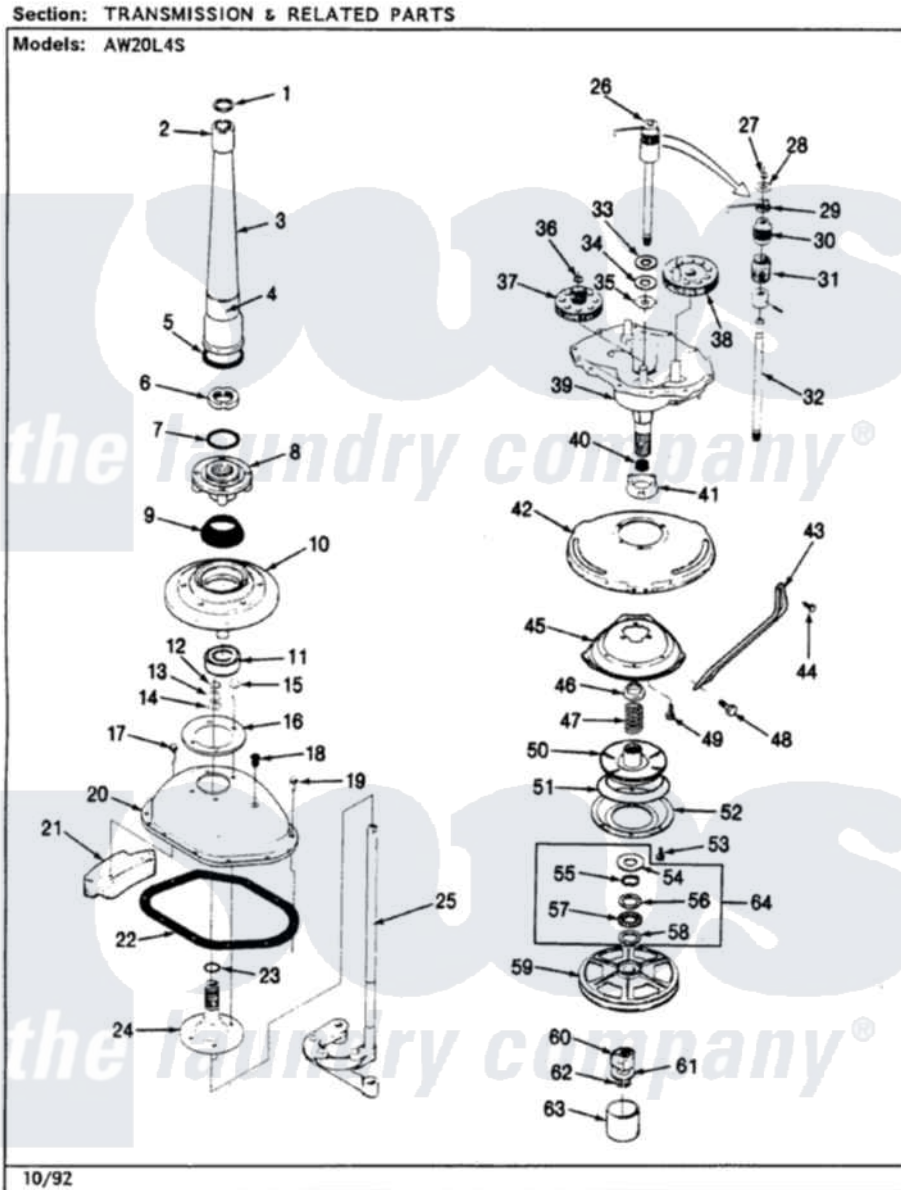

Admiral AW20L4HS 06 - TRANSMISSION (REV. A-E)

Admiral Residential Admiral AW20L4HS Washer Parts Parts Diagram 06 - TRANSMISSION (REV. A-E)
Click on the part number to view part

Item	Original Part Number	Replaced By	Status	Part Description
1	25-7941			"O" Ring, Agrtr Drive Shaft
2	35-2835	21001066		Bearing, Centerpost
3	35-2792	21001401		Center Pos
4	33-6790			Bearing, Agitator
"	35-2983		Not Available	CENTERPOST ASSY.
5	35-2906			Seal, Centerpost Bottom
6	35-2791			Nut, Spin Tube
7	25-7938			"O" Ring, Basket Drive Hub
8	35-3647	W10219156		Tub Seal
"	35-2715		Not Available	BASKET DRIVE HUB ASSY
9	35-2974			Tub Seal/Hub Assembly
10	35-2716	12001561		Bearing And Seal Housing Assembly
11	35-2972	12001561		Bearing And Seal Housing Assembly
"	35-2205			Bearing, Spin
12	25-7940		Not Available	RING, RETAINING (AG.