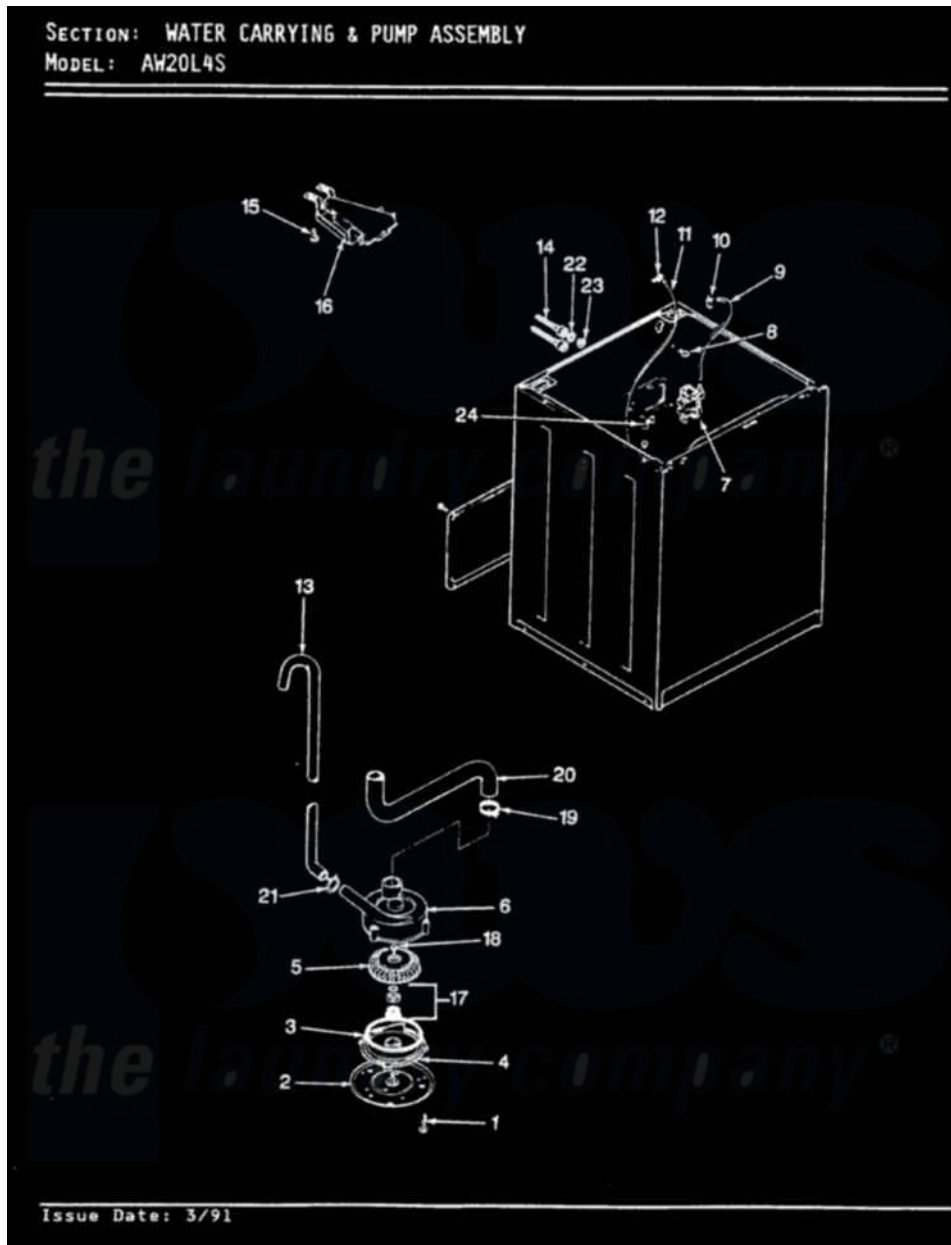

# Admiral AW20L4HS 09 - WATER CARRYING & PUMP ASSY. (ORIG)

Admiral Residential Admiral AW20L4HS Washer Parts Parts Diagram 09 - WATER CARRYING & PUMP ASSY. (ORIG)  
Click on the part number to view part

Item	Original Part Number	Replaced By	Status	Part Description
1	25-7405	<a href="#">3196164</a>		Screw
2	33-6035		Not Available	PLATE & PULLEY ASSY.
3	<a href="#">33-6032</a>			Gasket
4	<a href="#">35-2058</a>			Base, Pump
5	35-2057	<a href="#">35-6465</a>		Pump Assem
6	35-2099	<a href="#">35-6465</a>		Pump Assem
"	35-2056		Not Available	HOUSING, PUMP
7	35-2374	<a href="#">35-2374N</a>		Valve, Water
"	<a href="#">25-7220</a>			Clip, Cabinet Top
8	25-7867	<a href="#">596669</a>		Clamp, Manifold
10	25-7867	<a href="#">596669</a>		Clamp, Manifold
11	35-2322	<a href="#">21001748</a>		Hose, Pressure Switch
"	35-2261		Not Available	PAD, PRESSURE SWITCH HOSE
12	<a href="#">33-6099</a>			Clamp
13	33-9436	<a href="#">211704</a>		Hose, Drain
14	33-7891	<a href="#">89503</a>		Hose-Inlet

"	35-0874	<a href="#">76313</a>	Hosefill
15	25-3092	<a href="#">90767</a>	Screw, 8A X 3/8 HeX Washer Head Tapping
16	35-2051	<a href="#">21001760</a>	Flume Assembly / Water Diverter
17	<a href="#">35-0707</a>		Seal, Seat And "O" Ring
18	25-7894	<a href="#">W10001180</a>	Screw
19	25-6099	<a href="#">33-6099</a>	Clamp
20	35-2131	Not Available	HOSE, SUMP TO PUMP
21	25-7080	<a href="#">285655</a>	Clamp, Hose
22	<a href="#">25-7048</a>		Washer
23	33-7313	<a href="#">33-4264N</a>	Strainer And Washer Kit
24	<a href="#">33-6099</a>		Clamp