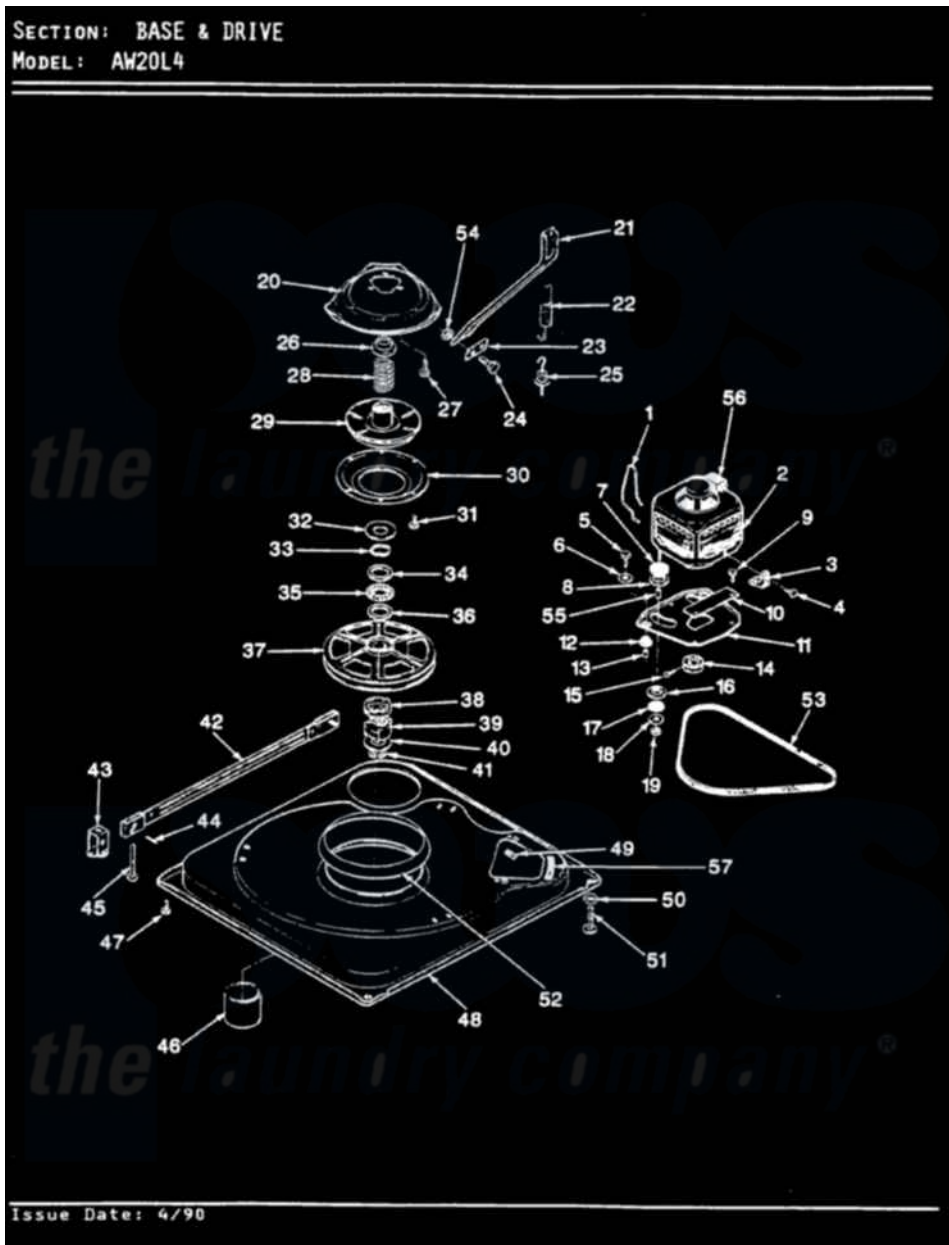

# Admiral AW20L4W 01 - BASE & DRIVE (REV. E-F)

Admiral Residential Admiral AW20L4W Washer Parts Parts Diagram 01 - BASE & DRIVE (REV. E-F)  
 Click on the part number to view part

Item	Original Part Number	Replaced By	Status	Part Description
1	<a href="#">35-0235</a>			Spring, Motor Pivot
2	35-2030		Not Available	MOTOR
"	LA-2002		Not Available	MOTOR KIT
3	<a href="#">33-9945</a>			Slide, Foot
4	25-7418	<a href="#">33001178</a>		Back, Tumbler
5	25-7833	<a href="#">21001977</a>		Screw
6	<a href="#">25-7834</a>			Washer, Motor/Base Screw
7	<a href="#">33-9946</a>			Isolator, Motor
8	33-9944	<a href="#">35-3570</a>		Washer, Motor Pivot
9	25-3083	<a href="#">212951</a>		Screw, No.6-32 X 1/4 Inch
10	33-9947		Not Available	DBL.PIVOT SLIDE
11	35-2810	<a href="#">21001783</a>		Plate And Screw Assembly
12	33-9941	<a href="#">35-3646</a>		Isolator, Motor Plate
13	<a href="#">25-7831</a>			Spacer, Mounting
14	35-2124	<a href="#">W10143344</a>		Pulley
15	<a href="#">25-7117</a>			Set Screw