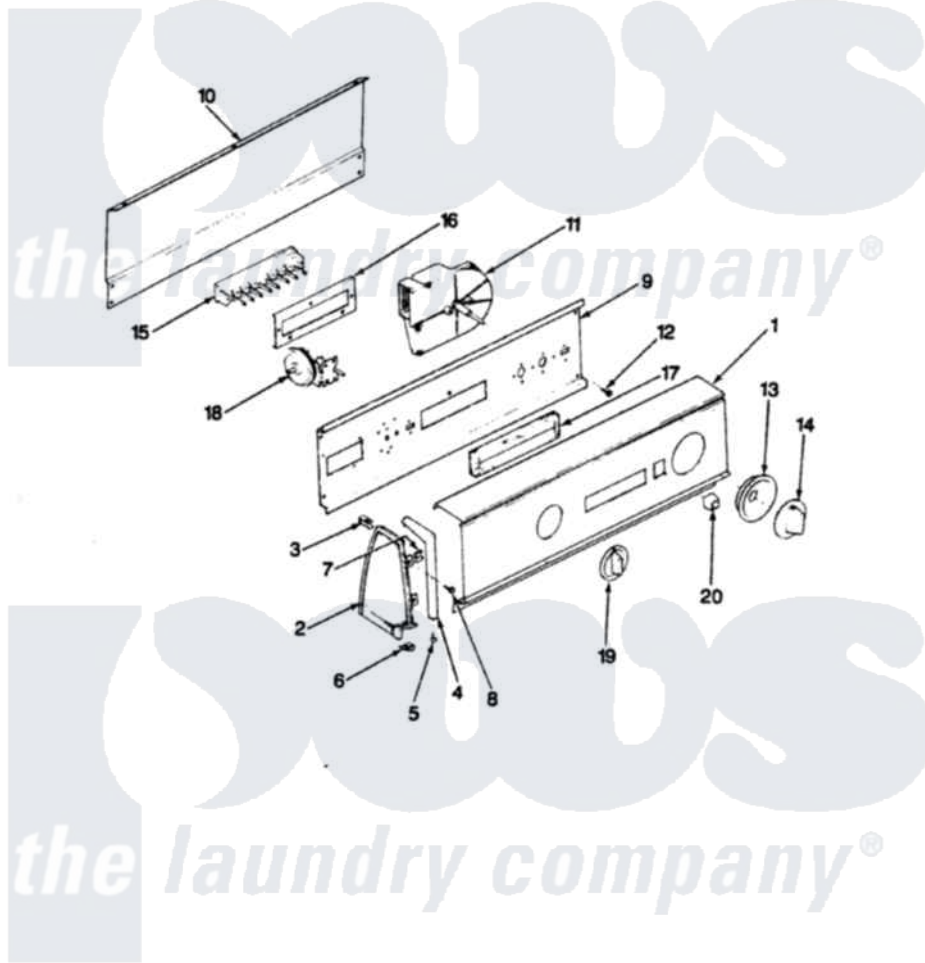

# Admiral AW20L4W 02 - CONTROL PANEL (REV. E-F)

SECTION: BACKGUARD  
 MODEL: AW20L4

Issue Date: 4/90

Admiral [Residential Admiral AW20L4W Washer Parts](#) Parts Diagram 02 - CONTROL PANEL (REV. E-F)  
 Click on the part number to view part

Item	Original Part Number	Replaced By	Status	Part Description
1	<a href="#">25-7702</a>			Speedclip, End Cap To Control Panel
"	35-2173		Not Available	CONTROL PANEL
"	25-7649	<a href="#">910187</a>		Screw
2	35-2487	<a href="#">21001451</a>		Cap- End
"	35-2488	<a href="#">21001452</a>		Cap- End
3	25-7435	<a href="#">33002917</a>		Screw, No.10-16
"	<a href="#">25-7852</a>			Speedclip, Rr Shld To End Cap
4	53-0278		Not Available	TRIM, END CAP (LT)
"	53-0277		Not Available	TRIM, END CAP (RT)
5	<a href="#">25-7760</a>			Screw
6	25-7697	<a href="#">25-2219</a>		Screw
"	34-9487		Not Available	PLATE, REINFORCEMENT
"	<a href="#">25-7851</a>			Speedclip, End Cap To Top
7	<a href="#">25-7702</a>			Speedclip, End Cap To Control Panel

8	25-3092	<a href="#">90767</a>	Screw, 8A X 3/8 HeX Washer Head Tapping
9	53-1677	Not Available	CONTROL SHIELD
10	25-7583	Not Available	PLASTIC NUT
"	<a href="#">25-3457</a>		Screw, Sems
"	25-3092	<a href="#">90767</a>	Screw, 8A X 3/8 HeX Washer Head Tapping
"	35-2688	<a href="#">21001460</a>	Shield, Rear
11	35-2211	Not Available	TIMER
12	25-0205	<a href="#">216412</a>	Screw, Bracket To Timer
13	35-2255	<a href="#">21001497</a>	Skirt Ri
14	35-2486	<a href="#">12500058</a>	Knob Ski
15	<a href="#">35-2197</a>		Switch
16	25-3092	<a href="#">90767</a>	Screw, 8A X 3/8 HeX Washer Head Tapping
"	25-7713	Not Available	SCREW
"	33-6620	Not Available	BRACKET
17	33-8540	Not Available	SWITCH PAD
18	35-2145	<a href="#">21001554</a>	Switch, Water Level
"	25-3092	<a href="#">90767</a>	Screw, 8A X 3/8 HeX Washer Head Tapping
19	35-2185	<a href="#">21001283</a>	Knob, Selector---Piq
20	35-2588	Not Available	PUSHBUTTON - BLACK
NI	35-2575	Not Available	MANUAL, USE & CARE