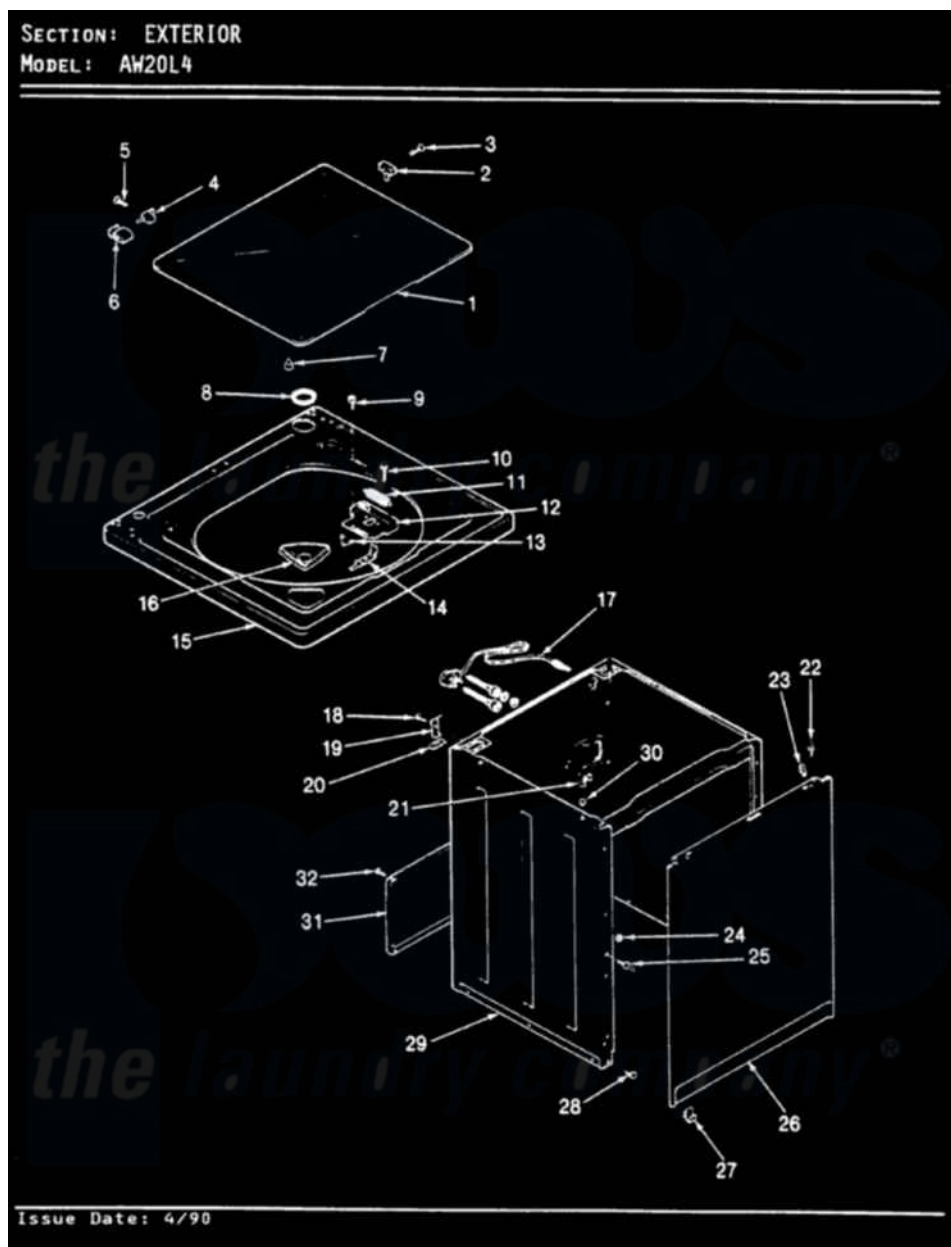

Admiral AW20L4W 03 - EXTERIOR (REV. E-F)

Admiral Residential Admiral AW20L4W Washer Parts Parts Diagram 03 - EXTERIOR (REV. E-F)
 Click on the part number to view part

Item	Original Part Number	Replaced By	Status	Part Description
1	35-2556	35-2026		Lid
2	25-7436			Nylite Washer
"	43-0057			Actuator, Door Switch
3	25-7438			Screw
4	25-7086	Y0308025		Washer, Stainless Steel
"	35-2045			Pin, Hinge
5	25-7893			Screw
6	35-2044			Hinge, Lid
7	35-0581			Bumper, Door
8	35-2063			Bushing, Insulator
9	25-7463	7101P012-60		Screw
10	25-7437	40040701		Screw, Tapping No.6b-20
11	33-9064	12001187		Kit, Lid Switch Assembly
"	33-8911	12001187		Kit, Lid Switch Assembly
12	33-8289	12001187		Kit, Lid Switch Assembly
13	25-7878			Clip

14	33-9063	12001187	Kit, Lid Switch Assembly
15	35-2739		Top, Cabinet
16	33-9906	21001167	Dispenser, Bleach
17	35-0680		Not Available
18	25-7893		CORD, POWER
19	33-7450	35-2846	Screw
20	33-0930		Hinge, Cabinet Top
21	33-6099		Pad, Top Hinge
22	53-0643		Clamp
23	34-9701		Pin, Locator
24	25-0224	3400029	Guide, Cabinet
25	53-0643		Nut, Adapter Plate
26	35-2084		Pin, Locator
27	53-0120		Panel, Front
28	33-2653		Clip, Front Panel
29	35-2106	21001871	Bumper, Cabinet
30	33-2653		Cabinet
31	35-2108	21001871	Bumper, Cabinet
32	25-7733	681414	Cabinet
			Screw, 10AB X 1/2