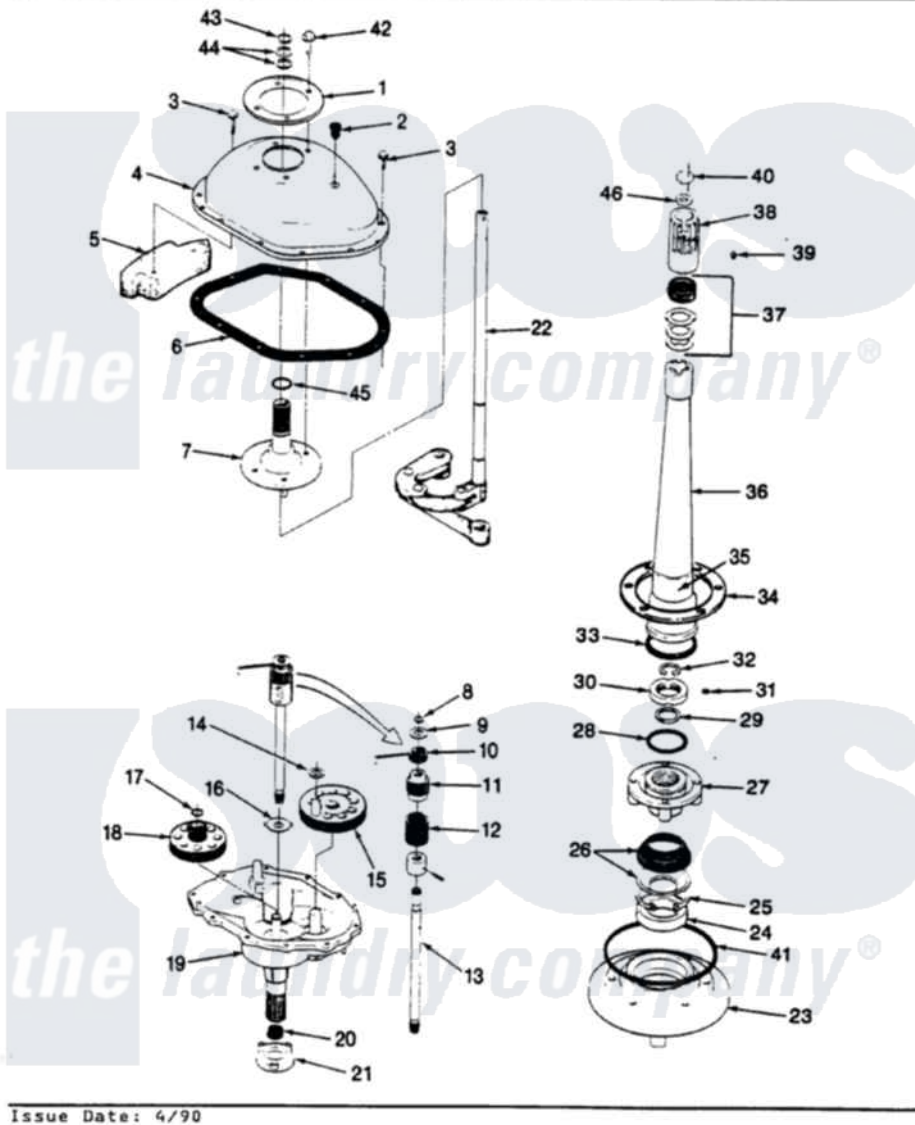

Admiral AW20L4W 04 - TRANSMISSION & RELATED PARTS (REV. E-F)

SECTION: TRANSMISSION & RELATED PARTS
 MODEL: AW20L4

Issue Date: 4/90

Admiral Residential Admiral AW20L4W Washer Parts Parts Diagram 04 - TRANSMISSION & RELATED PARTS (REV. E-F)

[Click on the part number to view part](#)

Item	Original Part Number	Replaced By	Status	Part Description
1	33-9893	33-7187		Covr Reinforcmt
2	35-2621			Plug, Oil Fill
"	33-9373		Not Available	OIL FILL PLUG
3	25-7916			Bolt
4	33-4286N			Transmission Cover Kit
"	35-2620		Not Available	COVER, TRANSMISSION
5	35-2130		Not Available	COUNTER WEIGHT
"	35-2642			Counterweight
6	35-1030		Not Available	GASKET, TRANSMISSION HOUSING
7	35-2654			Drive Tube Assembly
"	33-8763	33-4286N		Transmission Cover Kit
8	25-7847			Ring, Retaining
9	25-7416		Not Available	WASHER, FLAT
10	33-6114	33-6463		Spring
11	35-2001			Pinion, Drive