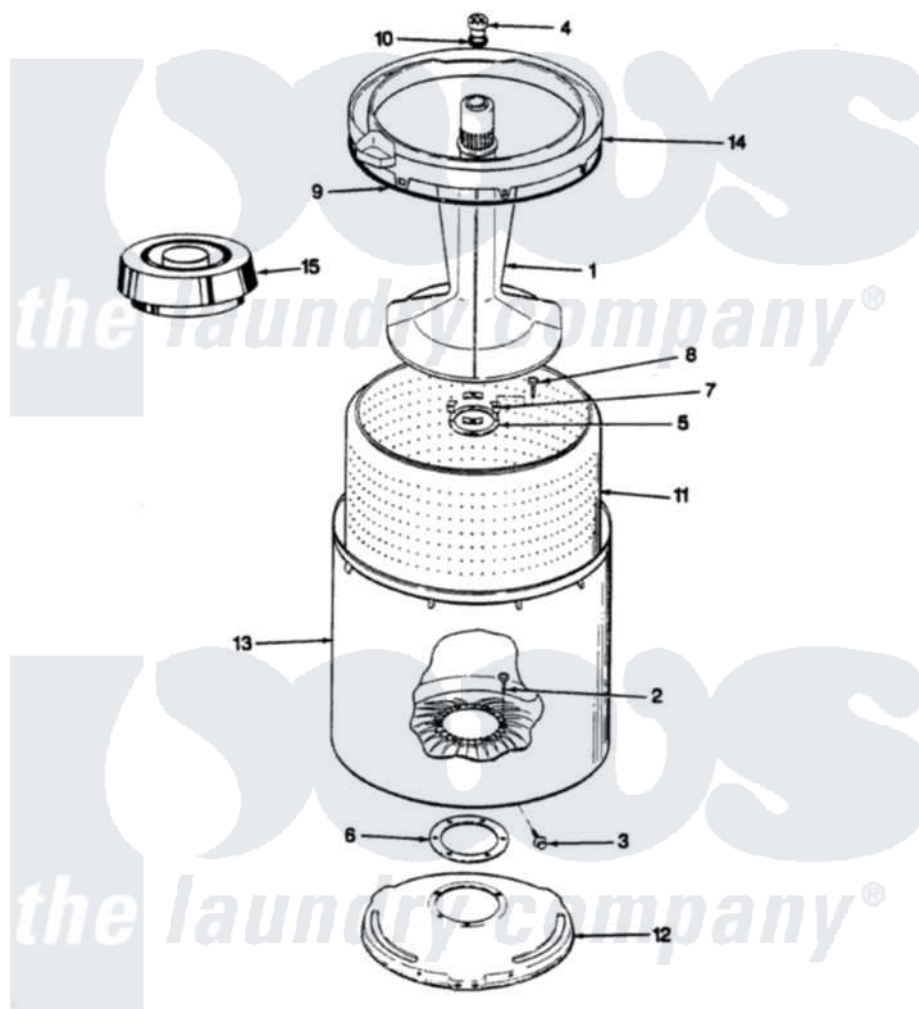

Admiral AW20L4W 05 - TUB (REV. E-F)

SECTION: TUB
MODEL: AW20L4

Issue Date: 4/90

Admiral [Residential Admiral AW20L4W Washer Parts](#) Parts Diagram 05 - TUB (REV. E-F)

[Click on the part number to view part](#)

Item	Original Part Number	Replaced By	Status	Part Description
1	35-2456	33-4352		Agitator
2	35-2062	21001063		Screw, Shoulder
3	25-7914	22002933		Screw
4	33-6241			Cap
5	33-8959			Gasket
6	35-2061			Gasket, Tub To Housing
7	35-8799		Not Available	REINFORCEMENT PLATE
8	25-7783	4356852		Screw
9	35-2328			Seal, Tub Top
10	25-7330			Rubber Washer
11	35-2508		Not Available	BASKET WHITE
12	35-2023			Tub Support
13	35-2038			Tub
14	35-2262		Not Available	SHIELD, TUB TOP
"	35-2034		Not Available	TOP, TUB
15	35-2550			Dispenser, Rinse