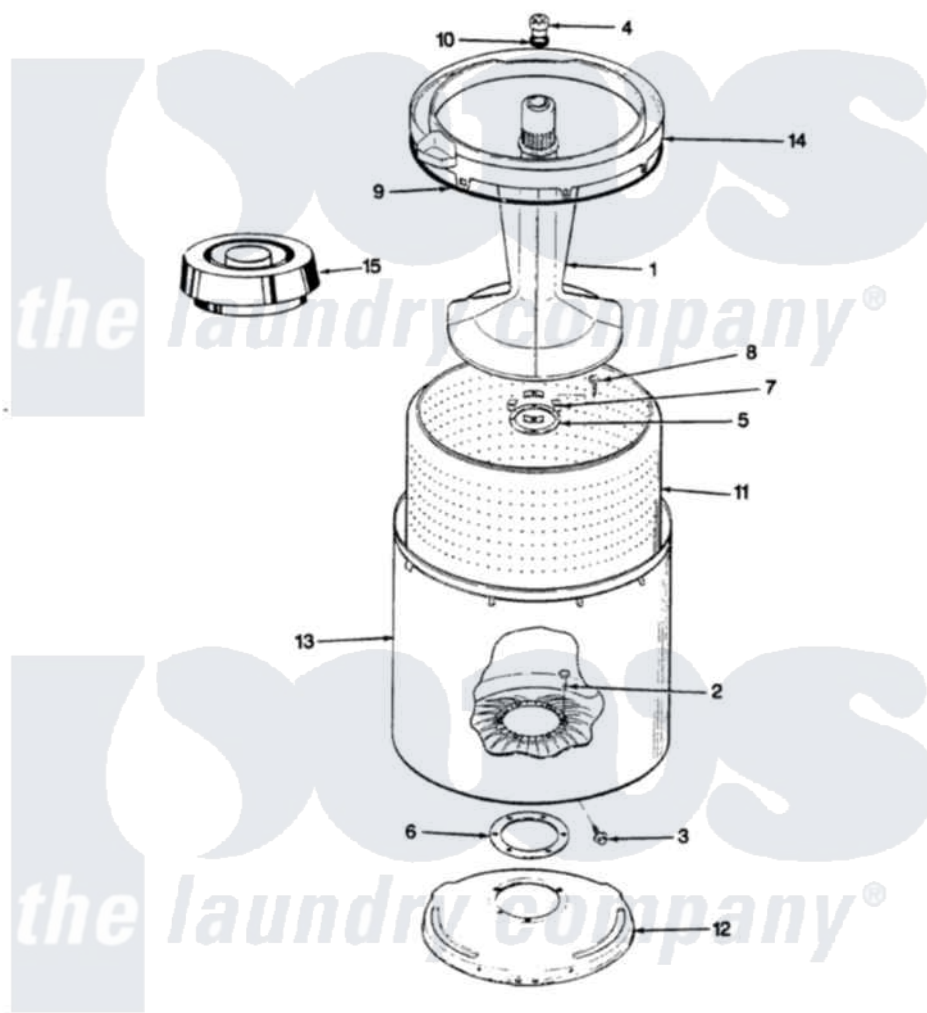

Admiral AW20L4WS 09 - TUB (ORIG)

SECTION: TUB
MODEL: AW20L4S

Issue Date: 3/91

Admiral [Residential Admiral AW20L4WS Washer Parts](#) Parts Diagram 09 - TUB (ORIG)

[Click on the part number to view part](#)

Item	Original Part Number	Replaced By	Status	Part Description
1	35-2456	33-4352		Agitator
2	35-2062	21001063		Screw, Shoulder
3	25-7914	22002933		Screw
4	33-6241			Cap
5	35-2060			Seal, Tub To Housing
6	35-2061			Gasket, Tub To Housing
7	35-8799		Not Available	REINFORCEMENT PLATE
8	25-7783	4356852		Screw
9	35-2328			Seal, Tub Top
10	25-7330			Rubber Washer
11	35-2508		Not Available	BASKET WHITE
12	35-2023			Tub Support
13	35-2038			Tub
14	35-2262		Not Available	SHIELD, TUB TOP
"	35-2034		Not Available	TOP, TUB
15	35-2550			Dispenser, Rinse