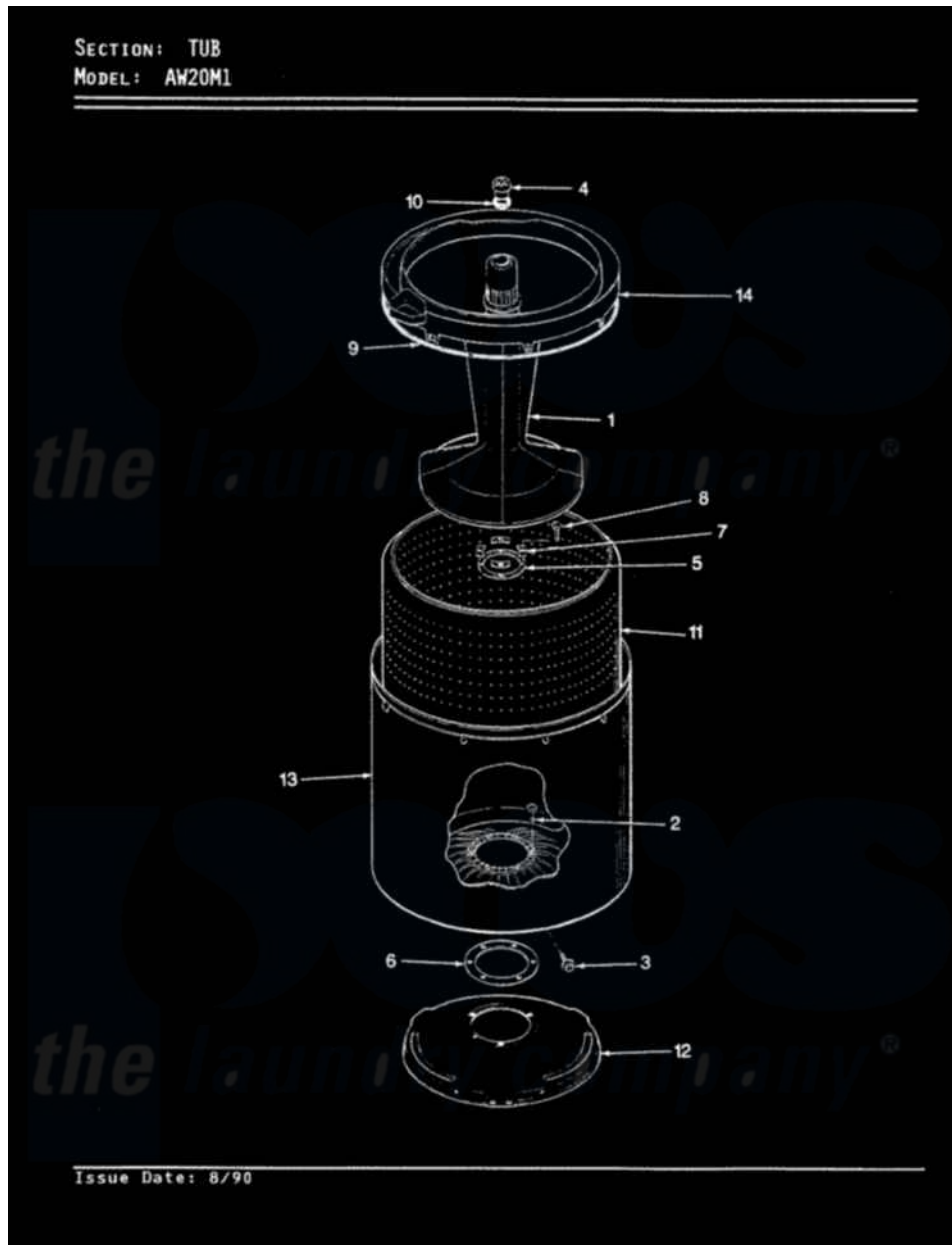

Admiral AW20M1H 10 - TUB (ORIG/REV. A-D)

Admiral Residential Admiral AW20M1H Washer Parts Parts Diagram 10 - TUB (ORIG/REV. A-D)
 Click on the part number to view part

Item	Original Part Number	Replaced By	Status	Part Description
1	35-2456	33-4352		Agitator
2	35-2062	21001063		Screw, Shoulder
3	25-7814			Washer
4	33-6241			Cap
5	35-2060			Seal, Tub To Housing
6	35-2061			Gasket, Tub To Housing
7	35-8799		Not Available	REINFORCEMENT PLATE
8	25-7783	4356852		Screw
9	35-2328			Seal, Tub Top
10	25-7330			Rubber Washer
11	35-2508		Not Available	BASKET WHITE
12	35-2023			Tub Support
13	35-2038			Tub
14	35-2262		Not Available	SHIELD, TUB TOP
"	35-2034		Not Available	TOP, TUB