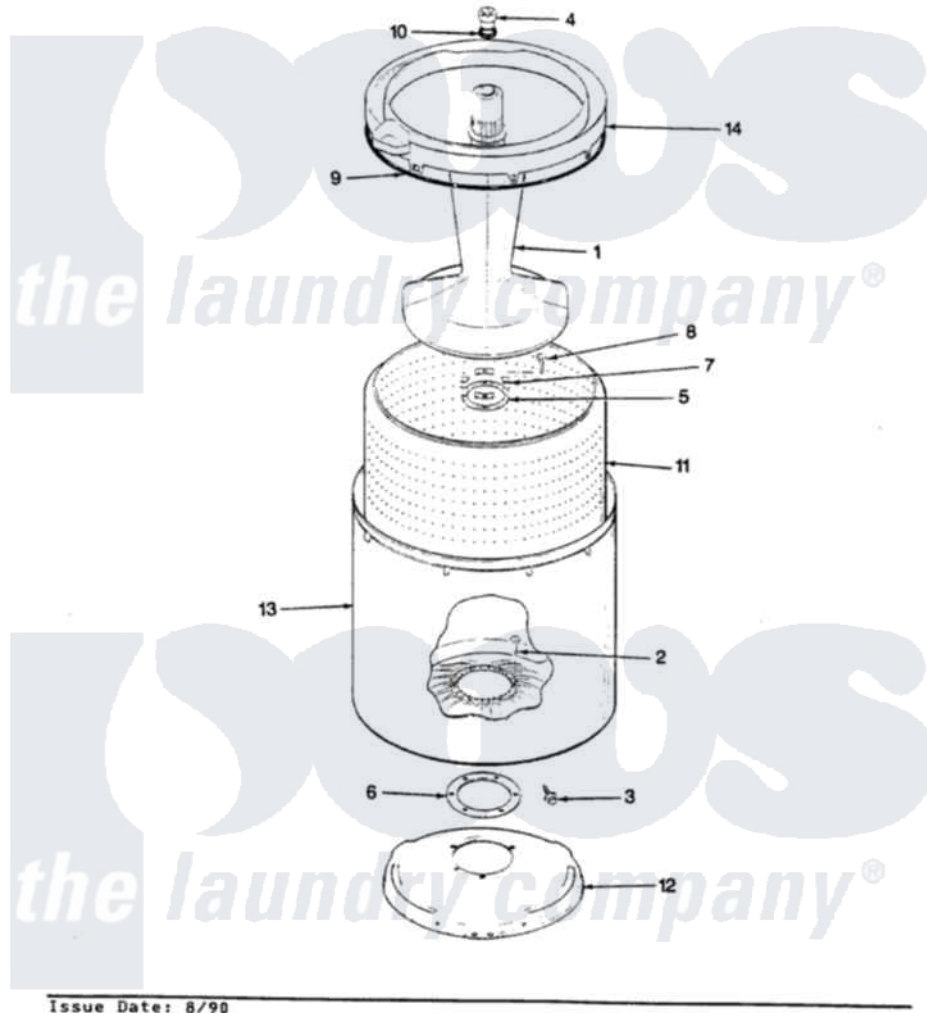

Admiral AW20M1H 11 - TUB (REV. E-F)

SECTION: TUB
MODEL: AW20M1

Issue Date: 8/90

Admiral [Residential Admiral AW20M1H Washer Parts](#) Parts Diagram 11 - TUB (REV. E-F)
Click on the part number to view part

Item	Original Part Number	Replaced By	Status	Part Description
1	35-2456	33-4352		Agitator
2	35-2062	21001063		Screw, Shoulder
3	25-7914	22002933		Screw
4	33-6241			Cap
5	35-2060			Seal, Tub To Housing
6	35-2061			Gasket, Tub To Housing
7	35-8799		Not Available	REINFORCEMENT PLATE
8	25-7783	4356852		Screw
9	35-2328			Seal, Tub Top
10	25-7330			Rubber Washer
11	35-2508		Not Available	BASKET WHITE
12	35-2023			Tub Support
13	35-2038			Tub
14	35-2262		Not Available	SHIELD, TUB TOP
"	35-2034		Not Available	TOP, TUB