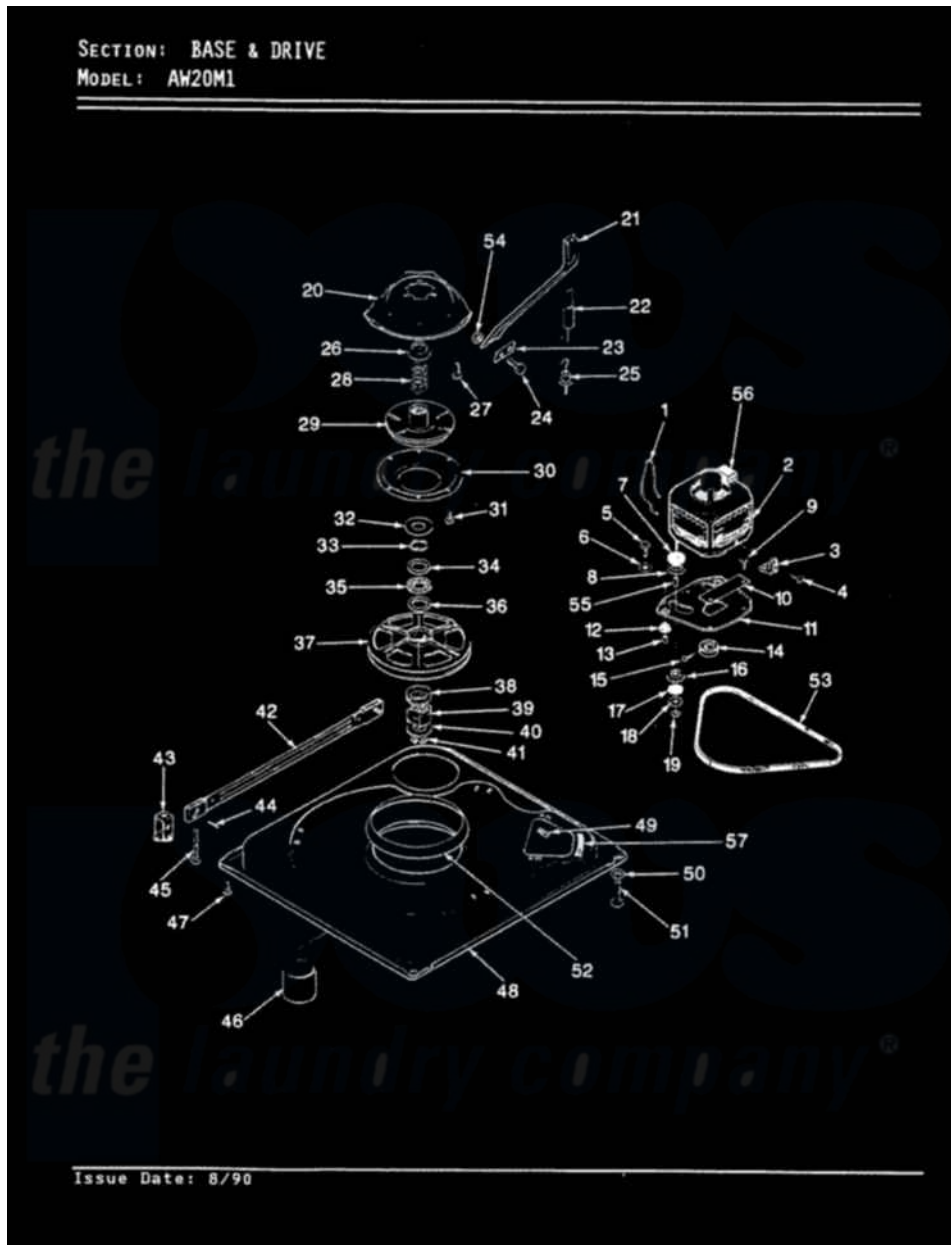

# Admiral AW20M1W 01 - BASE & DRIVE (ORIG/REV. A-D)

Admiral Residential Admiral AW20M1W Washer Parts Parts Diagram 01 - BASE & DRIVE (ORIG/REV. A-D)  
 Click on the part number to view part

Item	Original Part Number	Replaced By	Status	Part Description
1	<a href="#">35-0235</a>			Spring, Motor Pivot
2	LA-2002		Not Available	MOTOR KIT
"	35-2214		Not Available	MOTOR
3	<a href="#">33-9945</a>			Slide, Foot
4	25-7418	<a href="#">33001178</a>		Back, Tumbler
5	25-7833	<a href="#">21001977</a>		Screw
6	<a href="#">25-7834</a>			Washer, Motor/Base Screw
7	<a href="#">33-9946</a>			Isolator, Motor
8	33-9944	<a href="#">35-3570</a>		Washer, Motor Pivot
9	25-3083	<a href="#">212951</a>		Screw, No.6-32 X 1/4 Inch
10	33-9947		Not Available	DBL.PIVOT SLIDE
11	35-2021	<a href="#">21001783</a>		Plate And Screw Assembly
"	35-2810	<a href="#">21001783</a>		Plate And Screw Assembly
12	33-9941	<a href="#">35-3646</a>		Isolator, Motor Plate
13	<a href="#">25-7831</a>			Spacer, Mounting
14	35-2124	<a href="#">W10143344</a>		Pulley