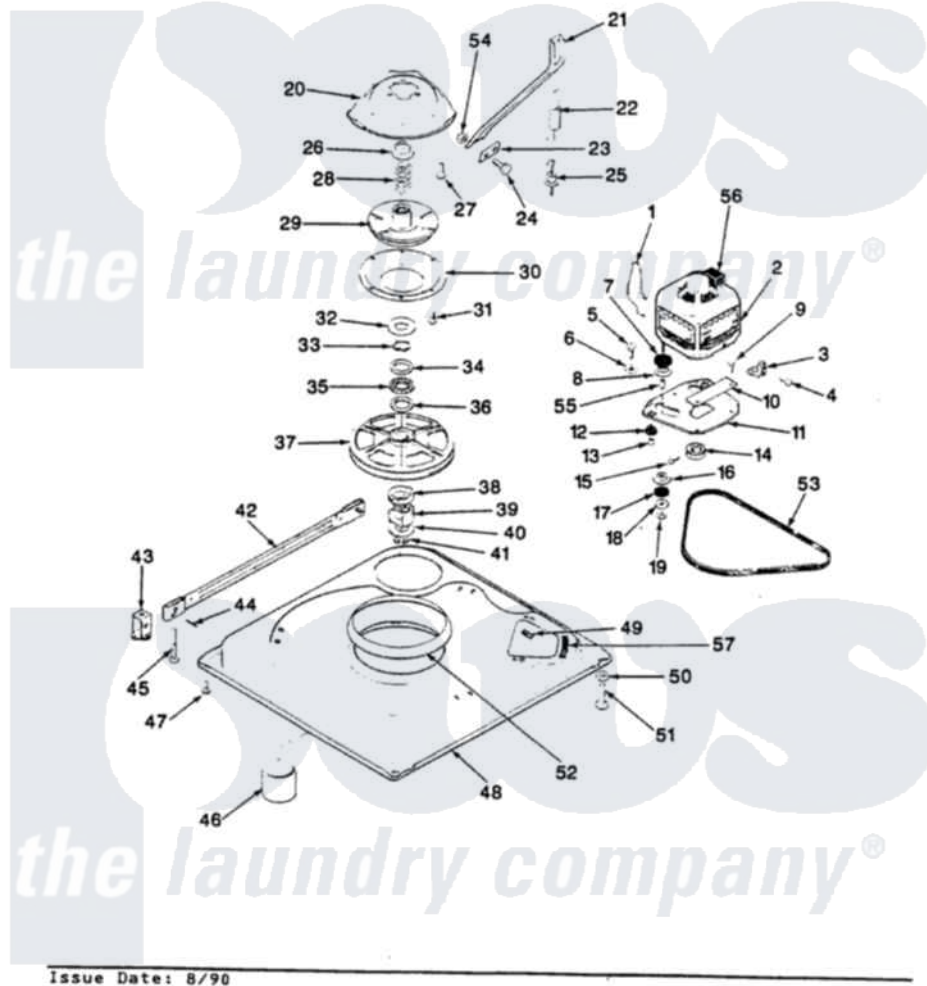

# Admiral AW20M1W 02 - BASE & DRIVE (REV. E-F)

SECTION: BASE & DRIVE  
MODEL: AW20M1

Admiral Residential Admiral AW20M1W Washer Parts Parts Diagram 02 - BASE & DRIVE (REV. E-F)  
Click on the part number to view part

Item	Original Part Number	Replaced By	Status	Part Description
1	<a href="#">35-0235</a>			Spring, Motor Pivot
2	35-2214		Not Available	MOTOR
"	LA-2002		Not Available	MOTOR KIT
3	<a href="#">33-9945</a>			Slide, Foot
4	25-7418	<a href="#">33001178</a>		Back, Tumbler
5	25-7833	<a href="#">21001977</a>		Screw
6	<a href="#">25-7834</a>			Washer, Motor/Base Screw
7	<a href="#">33-9946</a>			Isolator, Motor
8	33-9944	<a href="#">35-3570</a>		Washer, Motor Pivot
9	25-3083	<a href="#">212951</a>		Screw, No.6-32 X 1/4 Inch
10	33-9947		Not Available	DBL.PIVOT SLIDE
11	35-2810	<a href="#">21001783</a>		Plate And Screw Assembly
12	33-9941	<a href="#">35-3646</a>		Isolator, Motor Plate
13	<a href="#">25-7831</a>			Spacer, Mounting
14	35-2124	<a href="#">W10143344</a>		Pulley
15	<a href="#">25-7117</a>			Set Screw