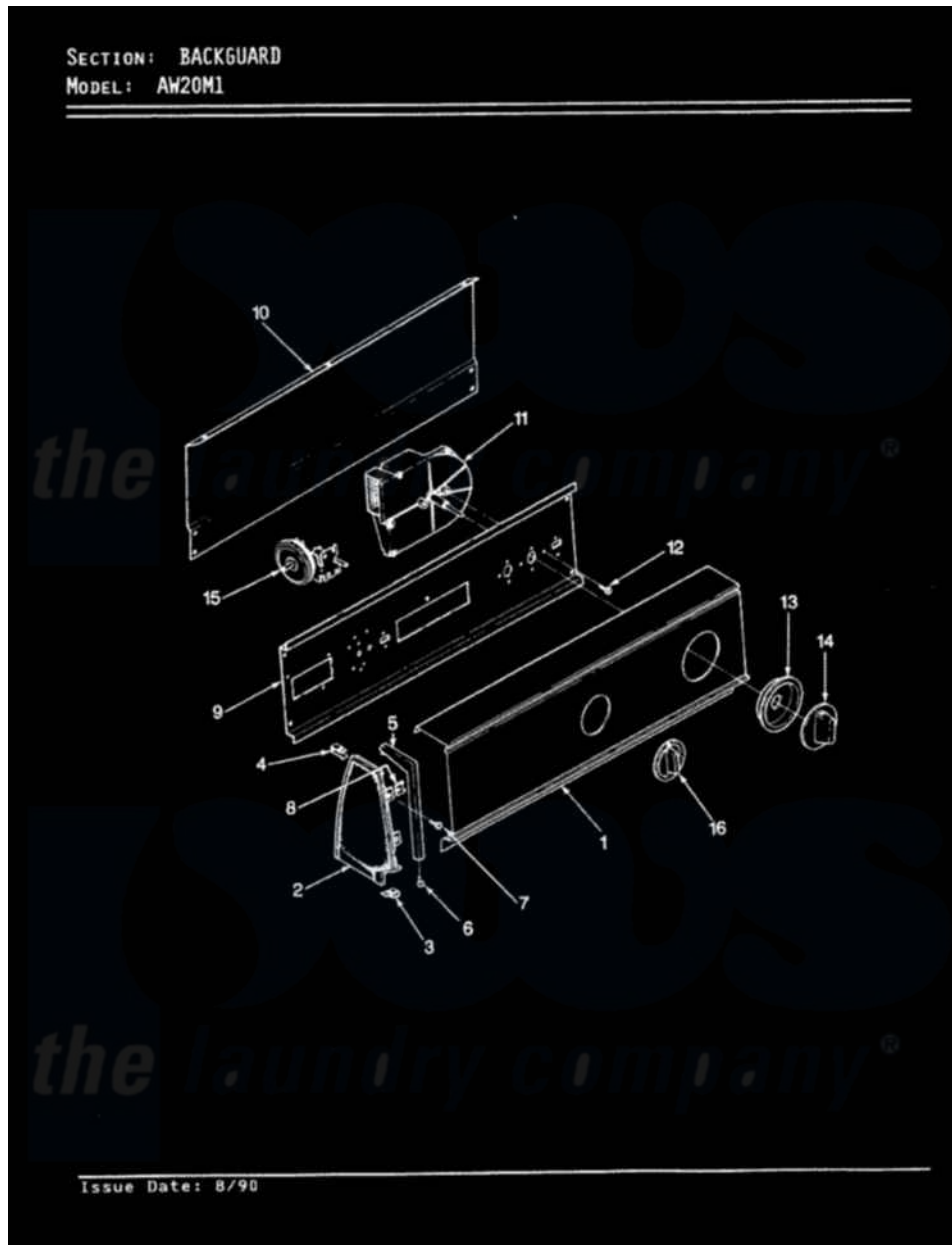

Admiral AW20M1W 04 - CONTROL PANEL (ORIG/REV. A-D)

Issue Date: 8/90

Admiral Residential Admiral AW20M1W Washer Parts Parts Diagram 04 - CONTROL PANEL (ORIG/REV. A-D)
 Click on the part number to view part

Item	Original Part Number	Replaced By	Status	Part Description
1	25-7793			Screw
"	25-7702			Speedclip, End Cap To Control Panel
"	35-2694		Not Available	CONTROL PANEL
2	35-2488	21001452		Cap- End
"	35-2487	21001451		Cap- End
"	53-0264			RH Endcap
"	53-0265			LH Endcap
3	25-7851			Speedclip, End Cap To Top
"	25-7697	25-2219		Screw
"	34-9487		Not Available	PLATE, REINFORCEMENT
4	25-7852			Speedclip, Rr Shld To End Cap
5	53-0280		Not Available	TRIM, END CAP (LT)
"	53-0279		Not Available	TRIM, END CAP (RT)
6	25-7760			Screw
7	25-3002	00767		Screw, 8A X 3/8 HeX Washer

7	25-3092	90767		Head Tapping
8	25-7702			Speedclip, End Cap To Control Panel
9	53-0365	53-1676		Shield, Control
"	53-1676			Shield, Control
10	25-3457			Screw, Sems
"	35-2688	21001460		Shield, Rear
"	53-0268	21001460		Shield, Rear
"	25-3092	90767		Screw, 8A X 3/8 HeX Washer Head Tapping
11	35-2208		Not Available	TIMER
12	25-0088	489483		Screw 10-32 X 1/2
13	35-2254	12500058		Knob Ski
14	35-2187	12500058		Knob Ski
15	35-2145	21001554		Switch, Water Level
16	25-3092	90767		Screw, 8A X 3/8 HeX Washer Head Tapping
"	35-2703		Not Available	MANUAL, U&C INSERT
"	35-2185	21001283		Knob, Selector---Piq