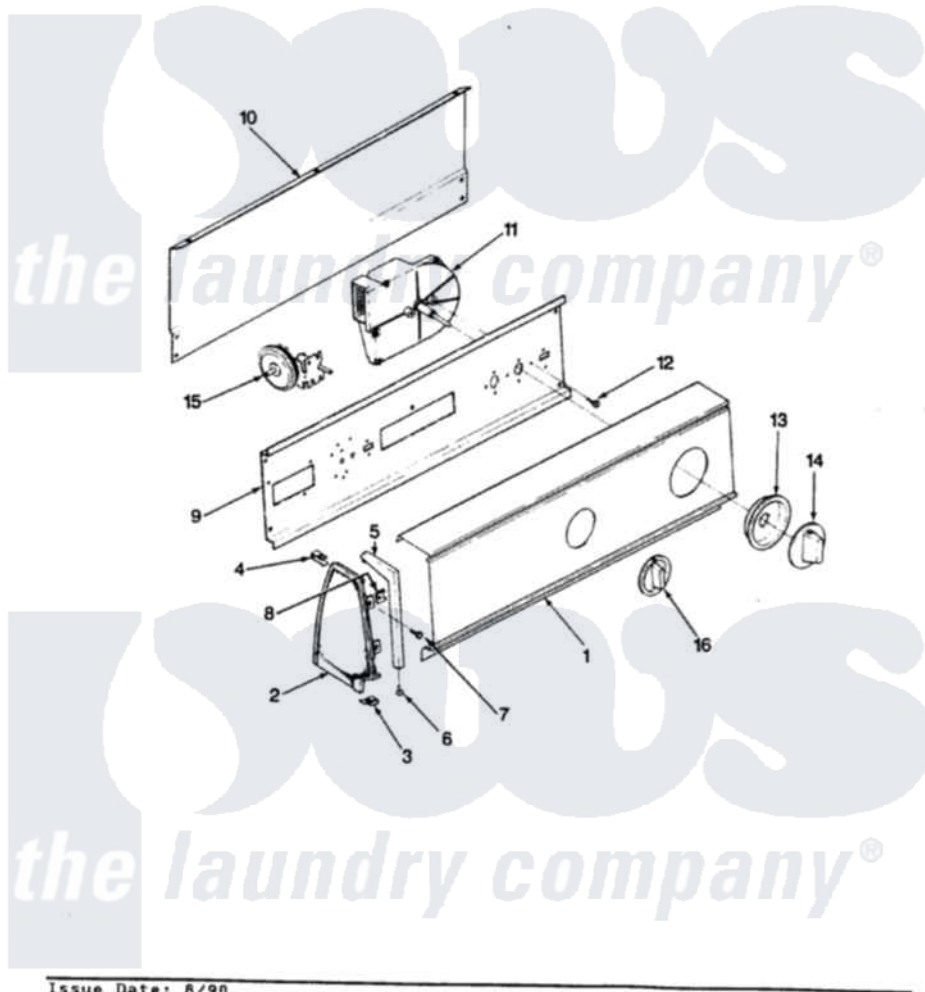

Admiral AW20M1W 05 - CONTROL PANEL (REV. E-F)

SECTION: BACKGUARD
MODEL: AW20M1

Issue Date: 8/90

Admiral [Residential Admiral AW20M1W Washer Parts](#) Parts Diagram 05 - CONTROL PANEL (REV. E-F)
Click on the part number to view part

Item	Original Part Number	Replaced By	Status	Part Description
1	25-7702			Speedclip, End Cap To Control Panel
"	35-2694		Not Available	CONTROL PANEL
"	25-7793			Screw
2	35-2488	21001452		Cap- End
"	35-2487	21001451		Cap- End
3	34-9487		Not Available	PLATE, REINFORCEMENT
"	25-7697	25-2219		Screw
"	25-7851			Speedclip, End Cap To Top
4	25-7435	33002917		Screw, No.10-16
"	25-7852			Speedclip, Rr Shld To End Cap
5	53-0280		Not Available	TRIM, END CAP (LT)
"	53-0279		Not Available	TRIM, END CAP (RT)
6	25-7760			Screw
7	25-3092	90767		Screw, 8A X 3/8 HeX Washer Head Tapping

8	25-7702		Speedclip, End Cap To Control Panel
9	53-1676		Shield, Control
10	35-2688	21001460	Shield, Rear
"	25-3457		Screw, Sems
"	25-3092	90767	Screw, 8A X 3/8 HeX Washer Head Tapping
11	35-2208	Not Available	TIMER
12	25-0088	489483	Screw 10-32 X 1/2
13	35-2254	12500058	Knob Ski
14	35-2187	12500058	Knob Ski
15	35-2145	21001554	Switch, Water Level
16	25-3092	90767	Screw, 8A X 3/8 HeX Washer Head Tapping
"	35-2185	21001283	Knob, Selector---Piq
"	35-2703	Not Available	MANUAL, U&C INSERT