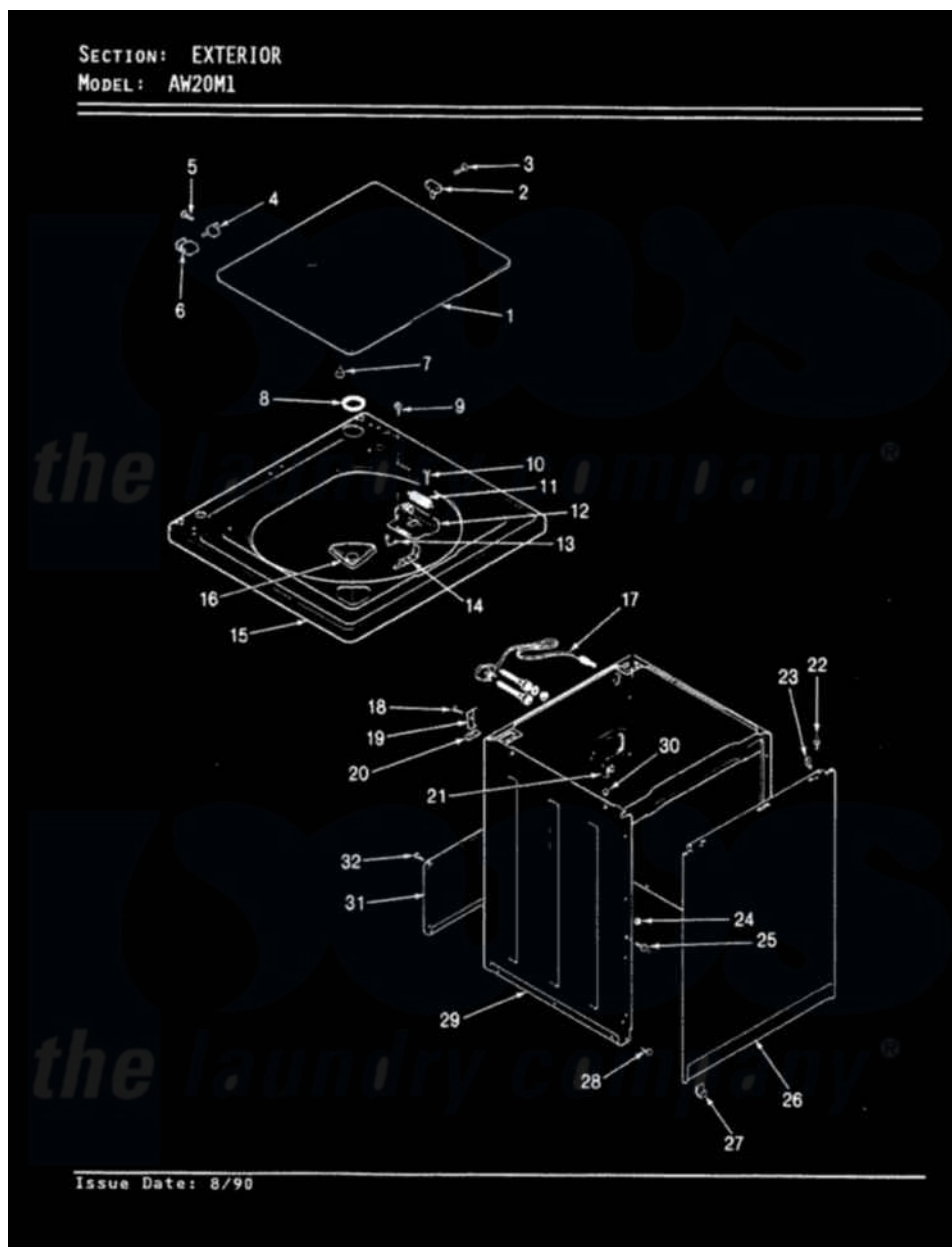

Admiral AW20M1W 07 - EXTERIOR (ORIG/REV. A-D)

Admiral Residential Admiral AW20M1W Washer Parts Parts Diagram 07 - EXTERIOR (ORIG/REV. A-D)
 Click on the part number to view part

Item	Original Part Number	Replaced By	Status	Part Description
1	35-2026			Lid
2	43-0057			Actuator, Door Switch
"	25-7436			Nylite Washer
3	25-7438			Screw
4	25-7086	Y0308025		Washer, Stainless Steel
"	W10124350		Not Available	NOT REQUIRED PART OR SEE NOTE
5	25-7893			Screw
6	33-8058		Not Available	SPEEDNUT
"	25-7455	99002757		Screw
"	33-6957			Hinge Pad
"	35-2044			Hinge, Lid
7	35-0581			Bumper, Door
8	35-2063			Bushing, Insulator
9	25-7463	7101P012-60		Screw
10	25-7437	40040701		Screw, Tapping No.6b-20
11	33-8911	12001187		Kit, Lid Switch Assembly

"	33-9064	12001187	Kit, Lid Switch Assembly
12	33-8289	12001187	Kit, Lid Switch Assembly
13	25-7878		Clip
14	33-9063	12001187	Kit, Lid Switch Assembly
15	35-2739		Top, Cabinet
"	35-2027	35-2739	Top, Cabinet
16	33-9906	21001167	Dispenser, Bleach
17	35-0680	Not Available	CORD, POWER
18	25-7893		Screw
19	33-7450	35-2846	Hinge, Cabinet Top
20	33-0930		Pad, Top Hinge
21	33-6099		Clamp
22	53-0643		Pin, Locator
23	25-7732	681414	Screw, 10AB X 1/2
"	34-9701		Guide, Cabinet
24	W10124350	Not Available	NOT REQUIRED PART OR SEE NOTE
25	W10124350	Not Available	NOT REQUIRED PART OR SEE NOTE
26	35-2084		Panel, Front
27	53-0120		Clip, Front Panel
28	33-2653		Bumper, Cabinet
29	35-2106	21001871	Cabinet
30	33-2653		Bumper, Cabinet
31	35-2108	21001871	Cabinet
32	25-7733	681414	Screw, 10AB X 1/2