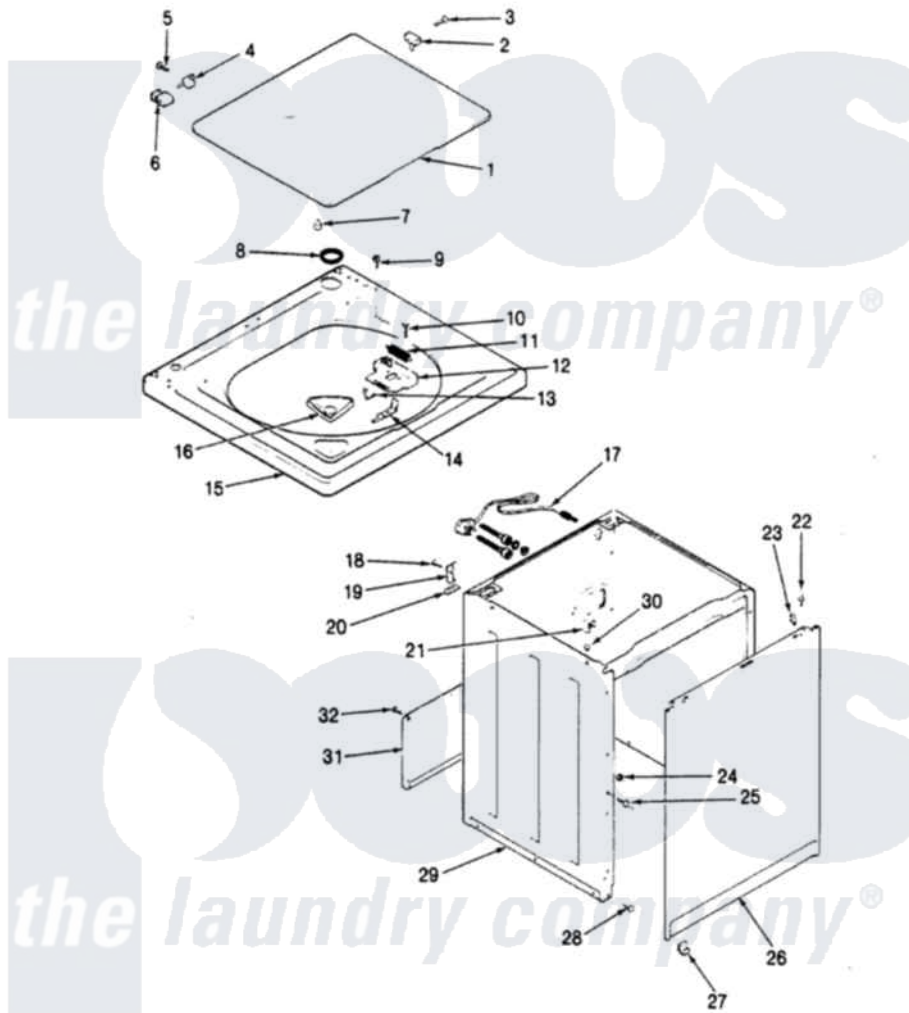

Admiral AW20M1W 08 - EXTERIOR (REV. E-F)

SECTION: EXTERIOR
MODEL: AW20M1

Issue Date: 8/90

Admiral Residential Admiral AW20M1W Washer Parts Parts Diagram 08 - EXTERIOR (REV. E-F)
Click on the part number to view part

Item	Original Part Number	Replaced By	Status	Part Description
1	35-2026			Lid
2	43-0057			Actuator, Door Switch
"	25-7436			Nylite Washer
3	25-7438			Screw
4	25-7086	Y0308025		Washer, Stainless Steel
"	W10124350		Not Available	NOT REQUIRED PART OR SEE NOTE
5	W10124350		Not Available	NOT REQUIRED PART OR SEE NOTE
6	33-8058		Not Available	SPEEDNUT
"	25-7455	99002757		Screw
"	33-6957			Hinge Pad
"	35-2044			Hinge, Lid
7	35-0581			Bumper, Door
8	35-2063			Bushing, Insulator
9	25-7463	7101P012-60		Screw
10	25-7437	40040701		Screw, Tapping No.6b-20