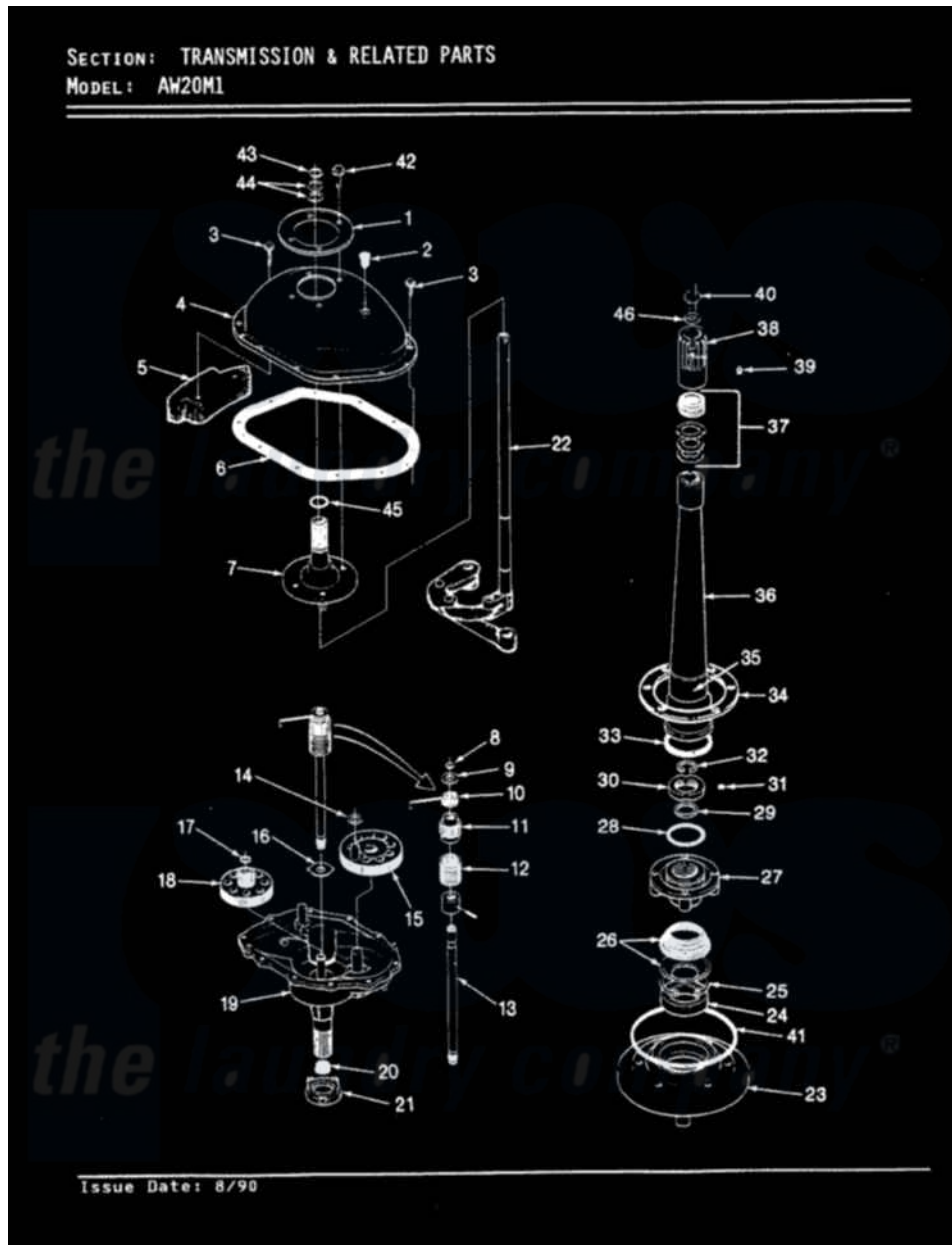

# Admiral AW20M1W 09 - TRANSMISSION (ORIG/REV. A-D)

Admiral Residential Admiral AW20M1W Washer Parts Parts Diagram 09 - TRANSMISSION (ORIG/REV. A-D)  
 Click on the part number to view part

Item	Original Part Number	Replaced By	Status	Part Description
1	33-9893	<a href="#">33-7187</a>		Covr Reinforcmt
2	33-9373		Not Available	OIL FILL PLUG
3	<a href="#">25-7916</a>			Bolt
4	<a href="#">33-4286N</a>			Transmission Cover Kit
5	35-2130		Not Available	COUNTER WEIGHT
6	35-1030		Not Available	GASKET, TRANSMISSION HOUSING
7	33-8763	<a href="#">33-4286N</a>		Transmission Cover Kit
8	<a href="#">25-7847</a>			Ring, Retaining
9	25-7416		Not Available	WASHER, FLAT
10	33-6114	<a href="#">33-6463</a>		Spring
11	<a href="#">35-2001</a>			Pinion, Drive
12	33-3195		Not Available	SPRING
13	35-2116		Not Available	DRIVE SHAFT & HUB ASSY
"	<a href="#">LA-2005</a>			Clutch Assembly Kit
14	<a href="#">25-7091</a>			Thrust Washer
15	<a href="#">35-2043</a>			Crank Gear