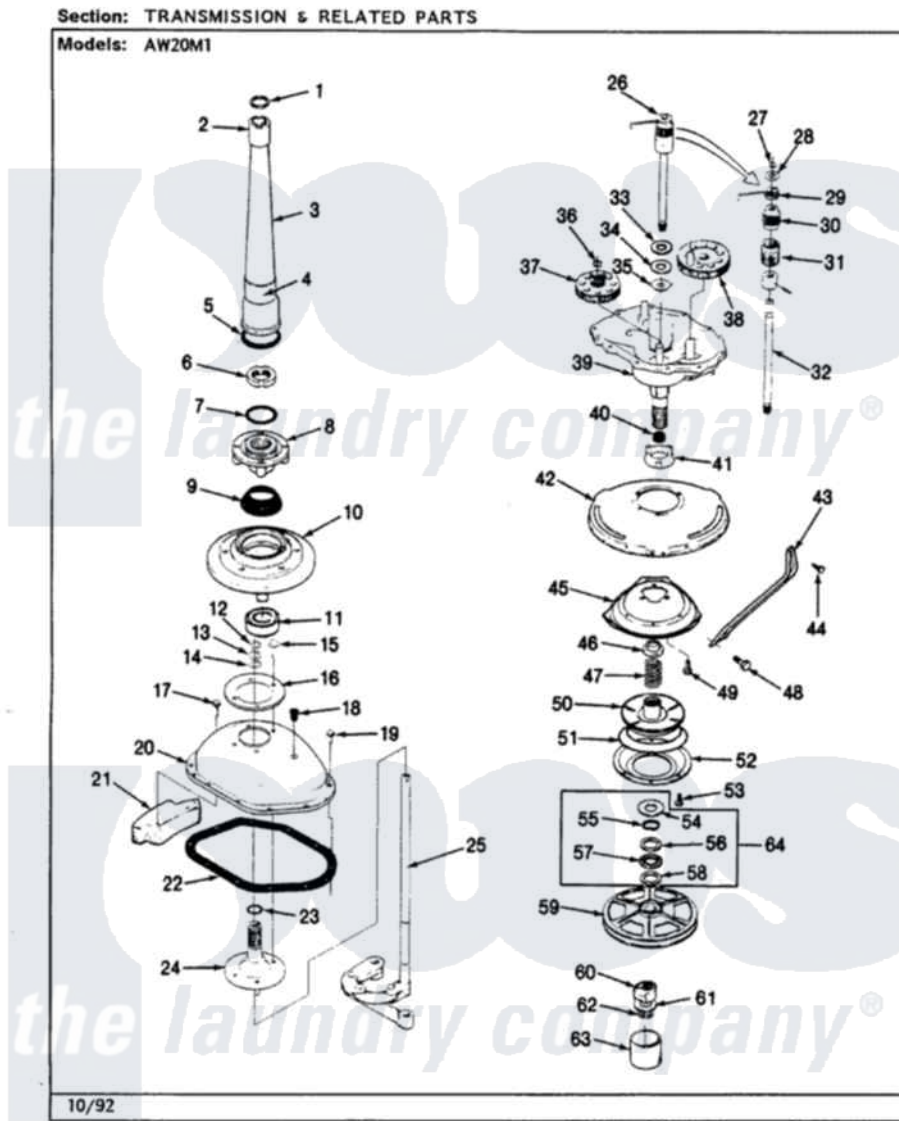

Admiral AW20M1W 11 - TRANSMISSION (REV. G-L)

Admiral Residential Admiral AW20M1W Washer Parts Parts Diagram 11 - TRANSMISSION (REV. G-L)
Click on the part number to view part

Item	Original Part Number	Replaced By	Status	Part Description
1	25-7941			"O" Ring, Agr Drive Shaft
2	35-2835	21001066		Bearing, Centerpost
3	35-2792	21001401		Center Pos
4	33-6790			Bearing, Agitator
"	35-2983		Not Available	CENTERPOST ASSY.
5	35-2906			Seal, Centerpost Bottom
6	35-2791			Nut, Spin Tube
7	25-7938			"O" Ring, Basket Drive Hub
8	35-3647	W10219156		Tub Seal
"	35-2715		Not Available	BASKET DRIVE HUB ASSY
9	35-2974			Tub Seal/Hub Assembly
10	35-2716	12001561		Bearing And Seal Housing Assembly
11	35-2972	12001561		Bearing And Seal Housing Assembly
"	35-2205			Bearing, Spin
12	25-7940		Not Available	RING, RETAINING (AG.