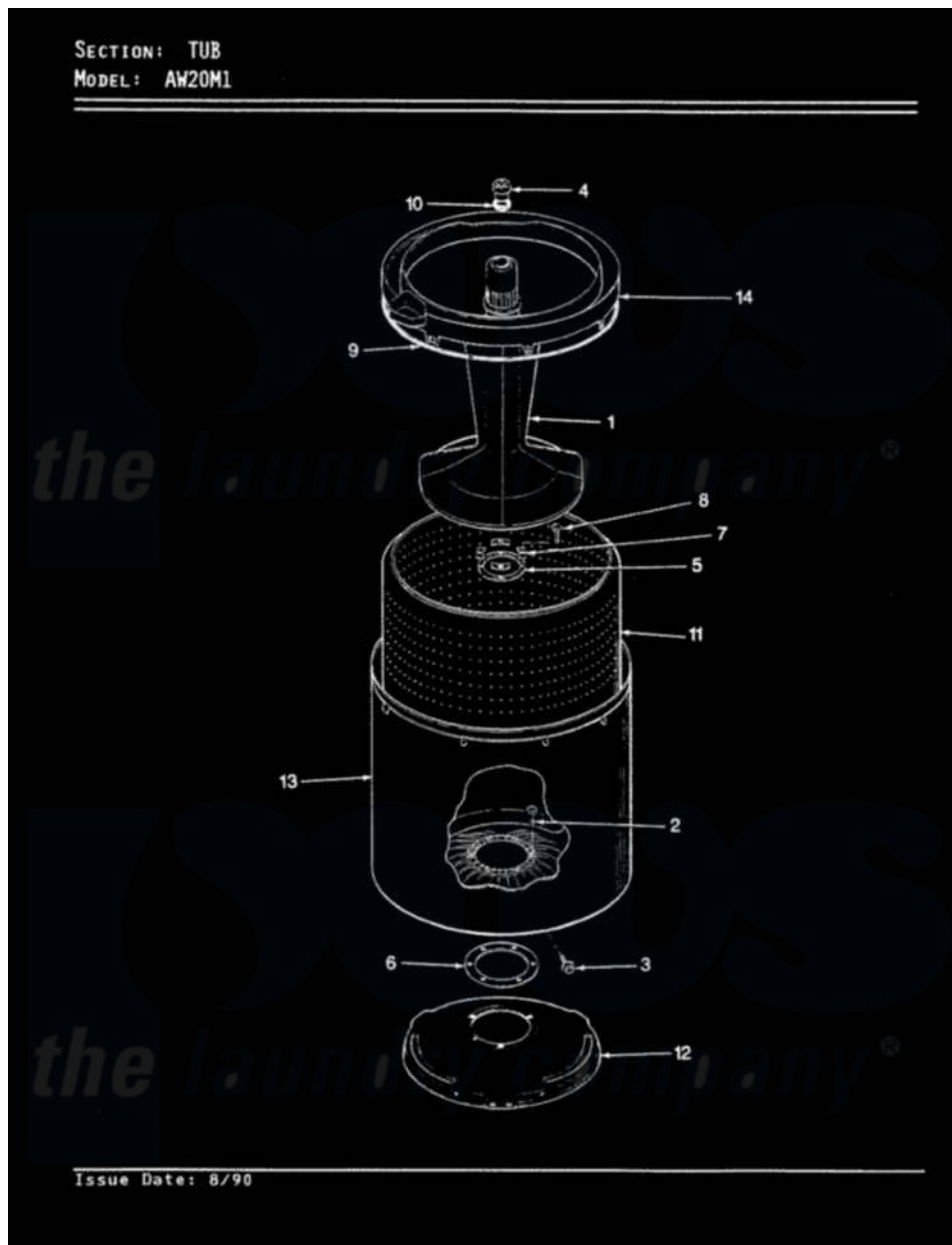

Admiral AW20M1W 12 - TUB (ORIG/REV. A-D)

Admiral Residential Admiral AW20M1W Washer Parts Parts Diagram 12 - TUB (ORIG/REV. A-D)
 Click on the part number to view part

Item	Original Part Number	Replaced By	Status	Part Description
1	35-2456	33-4352		Agitator
2	35-2062	21001063		Screw, Shoulder
3	25-7814			Washer
4	33-6241			Cap
5	35-2060			Seal, Tub To Housing
6	35-2061			Gasket, Tub To Housing
7	35-8799		Not Available	REINFORCEMENT PLATE
8	25-7783	4356852		Screw
9	35-2328			Seal, Tub Top
10	25-7330			Rubber Washer
11	35-2508		Not Available	BASKET WHITE
12	35-2023			Tub Support
13	35-2038			Tub
14	35-2262		Not Available	SHIELD, TUB TOP
"	35-2034		Not Available	TOP, TUB