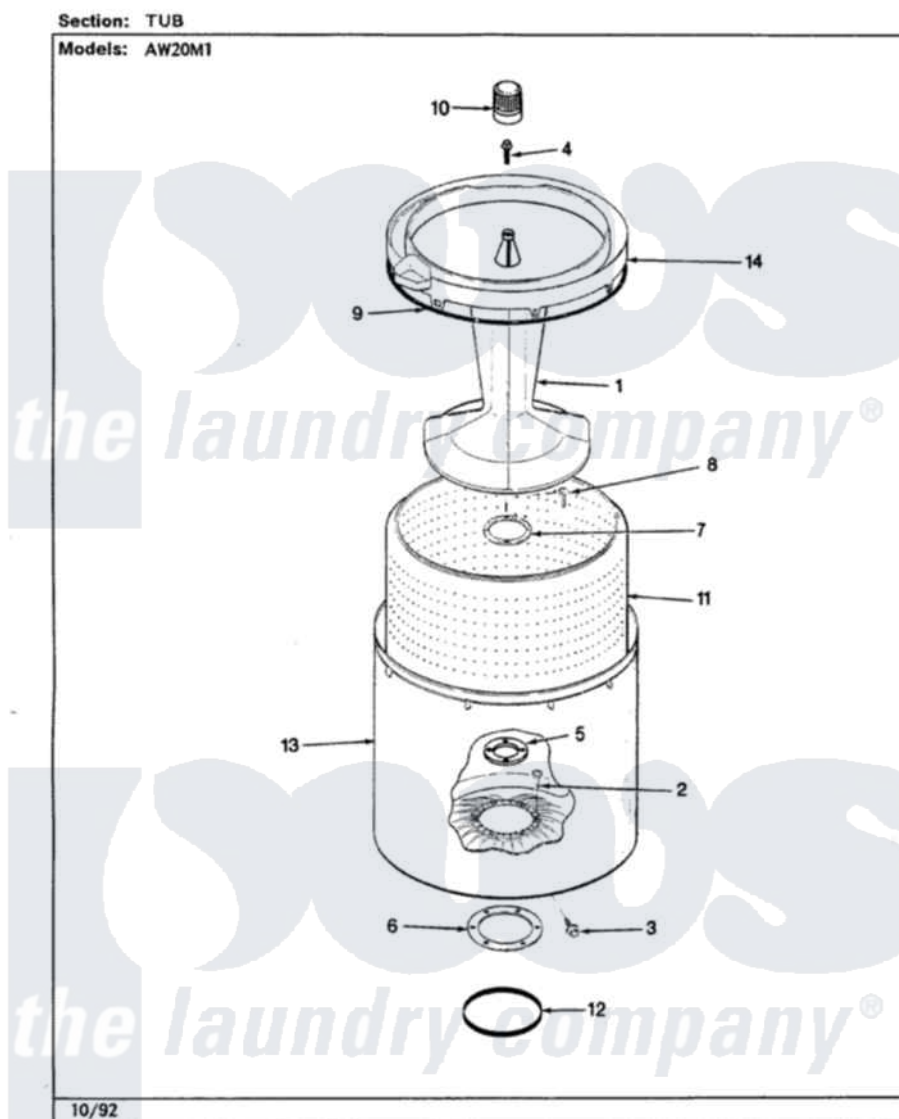

Admiral AW20M1W 14 - TUB (REV. G-L)

Admiral [Residential Admiral AW20M1W Washer Parts](#) Parts Diagram 14 - TUB (REV. G-L)

[Click on the part number to view part](#)

Item	Original Part Number	Replaced By	Status	Part Description
1	35-3580			Agitator
"	35-2717	35-3580		Agitator
2	25-7947	21001063		Screw, Shoulder
3	25-7953	22002933		Screw
4	25-7948	W10309247		Screw
5	35-3685			Gasket, Basket To Centerpost
"	35-2980	35-3685		Gasket, Basket To Centerpost
6	35-3686			Gasket, Tub To Housing
"	35-2979			Gasket, Tub/Hsg
7	35-3014			Gasket And Reinf. Plate Assembly
8	25-7783	4356852		Screw
9	35-2328			Seal, Tub Top
10	35-2733			Cap, Agitator
11	35-3016		Not Available	BASKET ASSY
12	35-2978			Seal, Tub/Housing
13	35-3700			Tub Assembly

"	35-2952	35-3700	Tub Assembly
14	35-2262	Not Available	SHIELD, TUB TOP
"	35-2034	Not Available	TOP, TUB
"	35-3578	Not Available	TOP, TUB