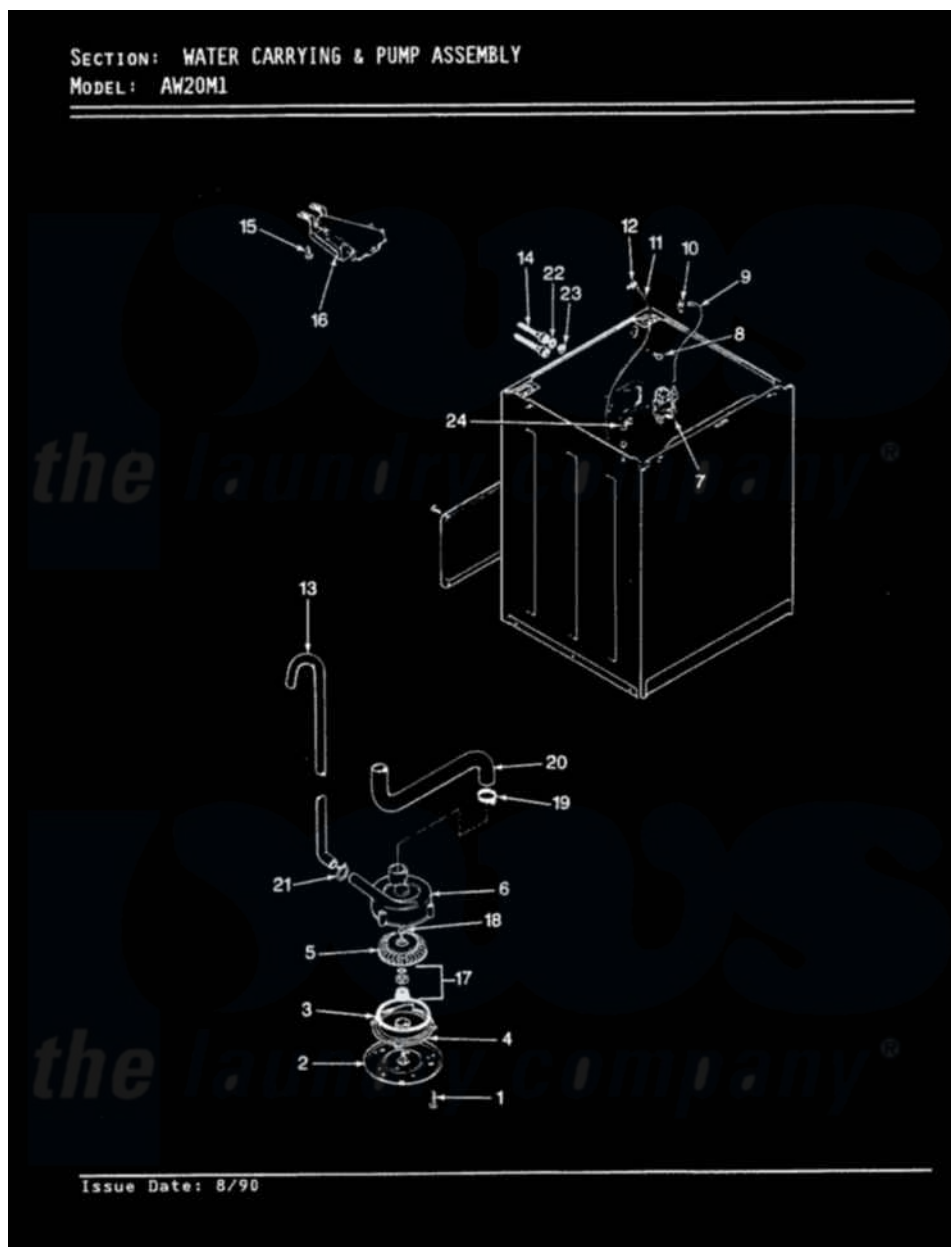

Admiral AW20M1W 15 - WATER CARRYING & PUMP ASSY. (REV. A-D)

Admiral Residential Admiral AW20M1W Washer Parts Diagram 15 - WATER CARRYING & PUMP ASSY. (REV. A-D)

Click on the part number to view part

Item	Original Part Number	Replaced By	Status	Part Description
1	25-7405	3196164		Screw
2	33-6035		Not Available	PLATE & PULLEY ASSY.
3	33-6032			Gasket
4	35-2058			Base, Pump
5	35-2057	35-6465		Pump Assem
6	35-2099	35-6465		Pump Assem
"	35-2056		Not Available	HOUSING, PUMP
7	35-2374	35-2374N		Valve, Water
"	25-7220			Clip, Cabinet Top
8	25-7867	596669		Clamp, Manifold
9	35-2378	12002749		Hose, Flume Kit
10	25-7867	596669		Clamp, Manifold
11	35-2321	21001748		Hose, Pressure Switch
"	35-2261		Not Available	PAD, PRESSURE SWITCH HOSE
12	33-6099			Clamp

13	33-9436	211704	Hose, Drain
14	33-7891	89503	Hose-Inlet
"	35-0874	76313	Hosefill
15	25-3092	90767	Screw, 8A X 3/8 HeX Washer Head Tapping
16	35-2051	21001760	Flume Assembly / Water Diverter
17	35-0707		Seal, Seat And "O" Ring
18	25-7894	W10001180	Screw
19	25-6099	33-6099	Clamp
20	35-2131	Not Available	HOSE, SUMP TO PUMP
21	25-7080	285655	Clamp, Hose
22	25-7048		Washer
23	33-7313	33-4264N	Strainer And Washer Kit
24	33-6099		Clamp