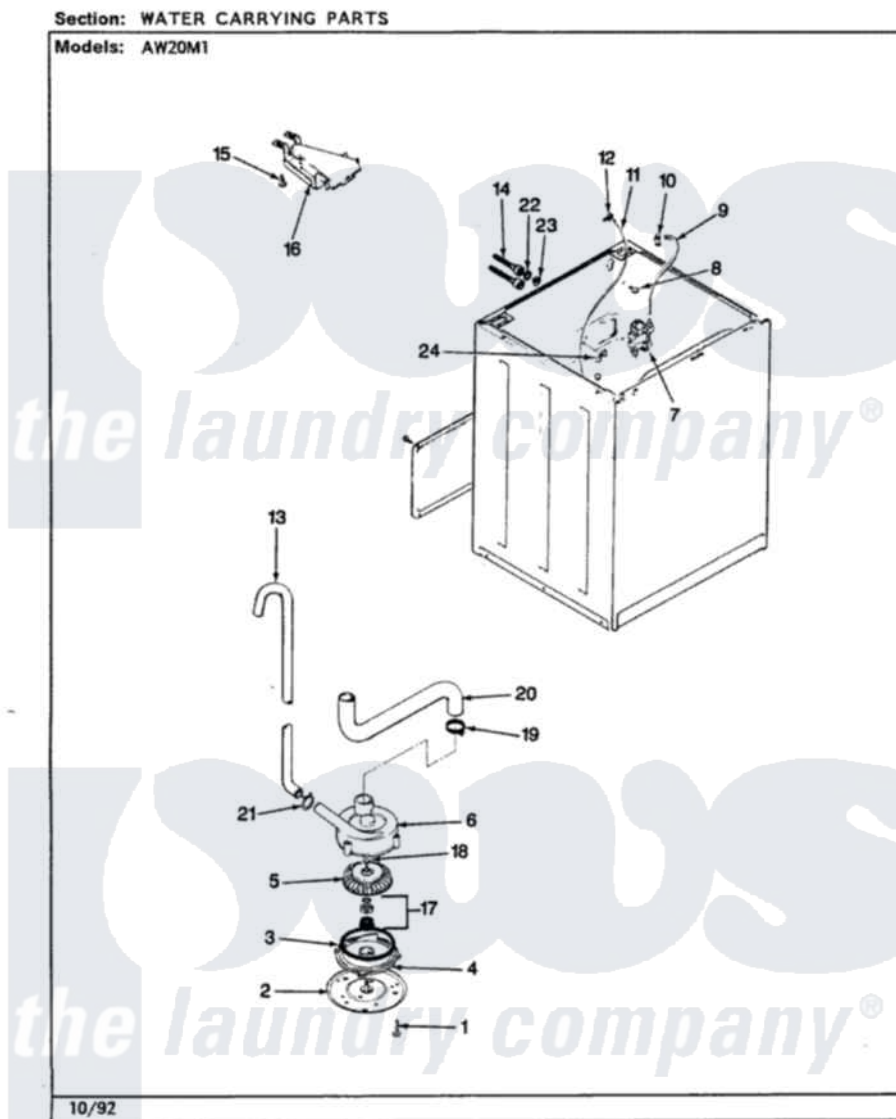

# Admiral AW20M1W 17 - WATER CARRYING (REV. G-L)

Admiral [Residential Admiral AW20M1W Washer Parts](#) Parts Diagram 17 - WATER CARRYING (REV. G-L)  
Click on the part number to view part

Item	Original Part Number	Replaced By	Status	Part Description
1	25-7405	<a href="#">3196164</a>		Screw
2	33-6035		Not Available	PLATE & PULLEY ASSY.
3	<a href="#">33-6032</a>			Gasket
4	<a href="#">35-2058</a>			Base, Pump
5	35-2057	<a href="#">35-6465</a>		Pump Assem
6	35-2099	<a href="#">35-6465</a>		Pump Assem
"	<a href="#">35-2344</a>			Restrictor, Flow
"	35-2056		Not Available	HOUSING, PUMP
7	<a href="#">25-7220</a>			Clip, Cabinet Top
"	35-2374	<a href="#">35-2374N</a>		Valve, Water
8	25-7867	<a href="#">596669</a>		Clamp, Manifold
9	35-2378	<a href="#">12002749</a>		Hose, Flume Kit
10	25-7867	<a href="#">596669</a>		Clamp, Manifold
11	35-2321	<a href="#">21001748</a>		Hose, Pressure Switch
"	35-2261		Not Available	PAD, PRESSURE SWITCH HOSE
12	<a href="#">33-6099</a>			Clamp

13	35-2896	<a href="#">211704</a>	Hose, Drain
14	35-0873	<a href="#">76313</a>	Hosefill
"	33-7046	<a href="#">89503</a>	Hose-Inlet
15	25-3092	<a href="#">90767</a>	Screw, 8A X 3/8 HeX Washer Head Tapping
16	35-2051	<a href="#">21001760</a>	Flume Assembly / Water Diverter
17	<a href="#">35-0707</a>		Seal, Seat And "O" Ring
18	25-7894	<a href="#">W10001180</a>	Screw
19	25-6069	Not Available	CORBIN CLAMP
"	25-6068	<a href="#">285655</a>	Clamp, Hose
20	35-3584	<a href="#">21001915</a>	Hose, Tub To Pump
"	<a href="#">35-2982</a>		Hose Tub To Pump
21	25-7080	<a href="#">285655</a>	Clamp, Hose
22	<a href="#">25-7048</a>		Washer
23	33-7313	<a href="#">33-4264N</a>	Strainer And Washer Kit
24	25-7796	<a href="#">596669</a>	Clamp, Manifold