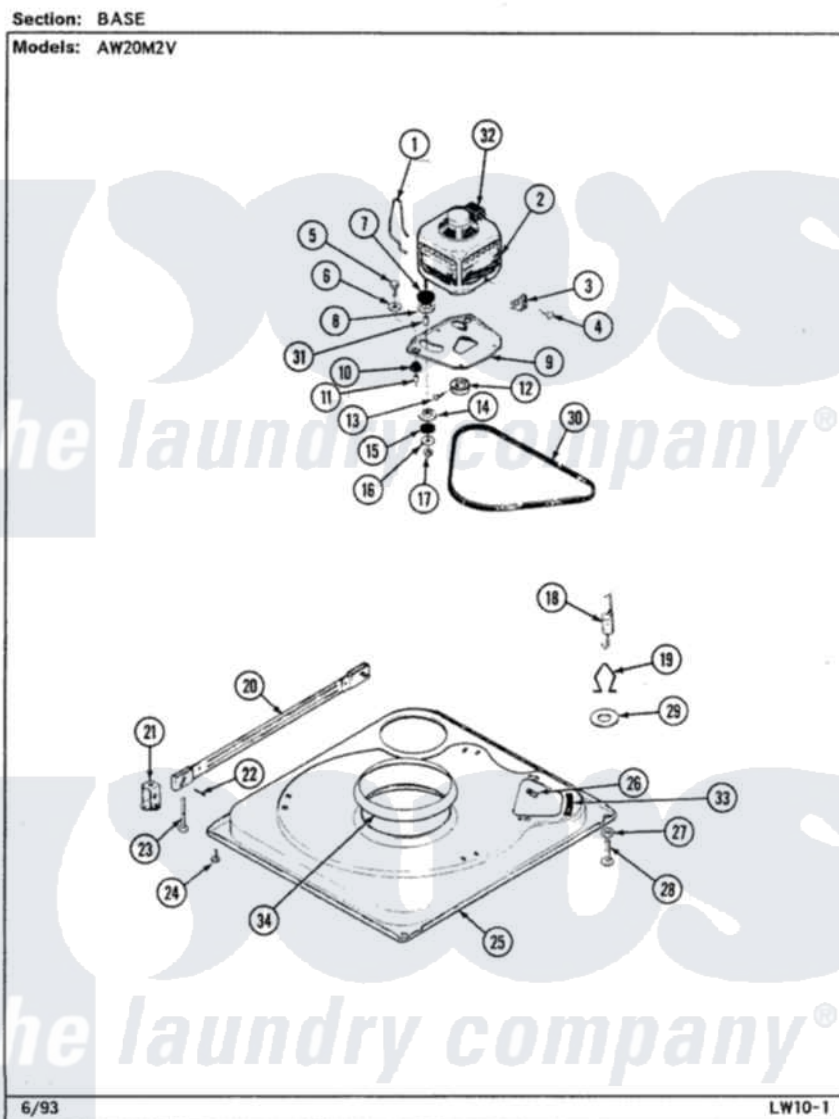

# Admiral AW20M2V 01 - BASE

Admiral [Residential Admiral AW20M2V Washer Parts](#) Parts Diagram 01 - BASE

[Click on the part number to view part](#)

Item	Original Part Number	Replaced By	Status	Part Description
1	<a href="#">35-0235</a>			Spring, Motor Pivot
2	LA-2002		Not Available	MOTOR KIT
"	35-2030		Not Available	MOTOR
3	<a href="#">33-9945</a>			Slide, Foot
4	25-7418	<a href="#">33001178</a>		Back, Tumbler
5	25-7833	<a href="#">21001977</a>		Screw
6	<a href="#">25-7834</a>			Washer, Motor/Base Screw
7	<a href="#">33-9946</a>			Isolator, Motor
8	33-9944	<a href="#">35-3570</a>		Washer, Motor Pivot
9	35-2810	<a href="#">21001783</a>		Plate And Screw Assembly
10	33-9941	<a href="#">35-3646</a>		Isolator, Motor Plate
11	<a href="#">25-7831</a>			Spacer, Mounting
12	35-2124	<a href="#">W10143344</a>		Pulley
13	<a href="#">25-7117</a>			Set Screw
14	33-9943	<a href="#">35-3571</a>		Slide, Motor Pivot
15	<a href="#">33-9967</a>			Washer, Motor Isolator

16	<a href="#">25-7047</a>		Washer, Flat
17	25-7325	<a href="#">Y707702</a>	Locknut
18	35-2681		Not Available
"	<a href="#">35-3658</a>		SPRING, SUSPENSION
			Spring, Suspension
19	35-2976		Not Available
			HOOK, SUSPENSION SPRING
20	35-2049	<a href="#">21001881</a>	Bar, Stabilizer
21	<a href="#">35-2046</a>		Bracket, Stabilizer
22	<a href="#">35-2052</a>		Pin, Stabilizer
23	35-2050	<a href="#">22004469</a>	Leg And Foot Self Stabalizing
24	25-7828	<a href="#">489483</a>	Screw 10-32 X 1/2
"	35-2039		Not Available
			PAD, FOOT
25	35-2984		Not Available
			BASE
26	25-7838	<a href="#">25-7845</a>	Speednut, Motor
27	<a href="#">25-7915</a>		Hex Nut
28	35-0772	<a href="#">25001119</a>	Foot And Pad Assembly
"	35-0837	<a href="#">25001119</a>	Foot And Pad Assembly
29	<a href="#">Y25-7951</a>		Washer, Suspension Hook
30	35-2320	<a href="#">21352320</a>	Belt, Drive
31	<a href="#">25-7830</a>		Spacer
32	<a href="#">33-9765</a>		Switch, Motor
33	<a href="#">35-2065</a>		Pad, Motor Plate
34	35-2357	<a href="#">21002026</a>	Snubber