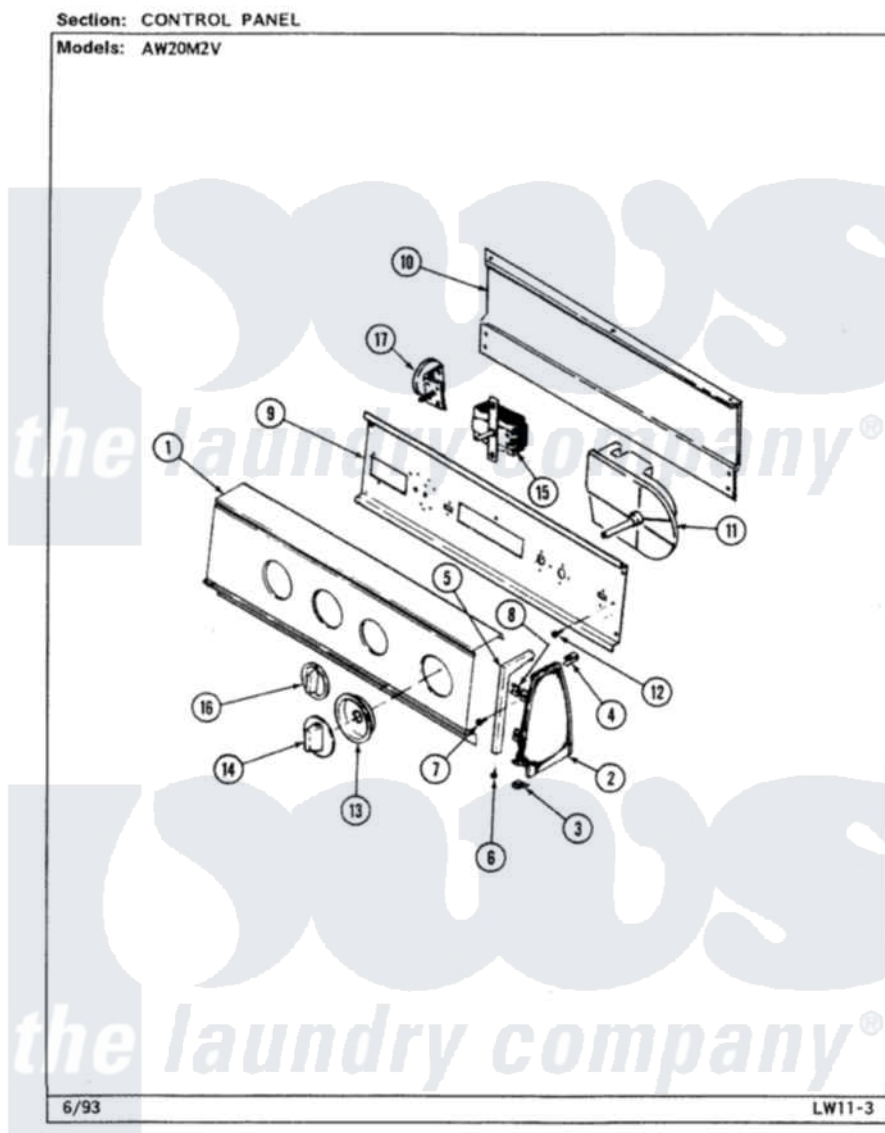

Admiral AW20M2V 02 - CONTROL PANEL

Admiral [Residential Admiral AW20M2V Washer Parts](#) Parts Diagram 02 - CONTROL PANEL
Click on the part number to view part

Item	Original Part Number	Replaced By	Status	Part Description
1	25-7702			Speedclip, End Cap To Control Panel
"	25-7793			Screw
"	35-3713		Not Available	CONTROL PANEL
2	35-2668	21001453		Cap- End
"	35-2669		Not Available	CAP, END (LT)(WHT)
3	25-7851			Speedclip, End Cap To Top
"	25-7697	25-2219		Screw
"	34-9487		Not Available	PLATE, REINFORCEMENT
4	25-7435	33002917		Screw, No.10-16
"	25-7852			Speedclip, Rr Shld To End Cap
5	53-0277		Not Available	TRIM, END CAP (RT)
"	53-0278		Not Available	TRIM, END CAP (LT)
6	25-7760			Screw
7	25-3092	90767		Screw, 8A X 3/8 HeX Washer Head Tapping

8	25-7702		Speedclip, End Cap To Control Panel
9	53-1676		Shield, Control
10	25-3457		Screw, Sems
"	25-3092	90767	Screw, 8A X 3/8 HeX Washer Head Tapping
"	25-7853	25-7933	Ring, Retaining
"	35-2688	21001460	Shield, Rear
11	35-2749		Timer
12	25-0088	489483	Screw 10-32 X 1/2
13	35-2950	21001502	Skirt Ri
14	35-2672	21001237	Knob, Timer
15	25-3092	90767	Screw, 8A X 3/8 HeX Washer Head Tapping
"	35-0119		Rotary Switch
16	35-2673	21001239	Knob, Selector
17	25-3092	90767	Screw, 8A X 3/8 HeX Washer Head Tapping
"	35-3283	21001554	Switch, Water Level
NI	35-2352		Not Available MANUAL, U&C INSERT
18	35-3278		Not Available MANUAL, USE & CARE