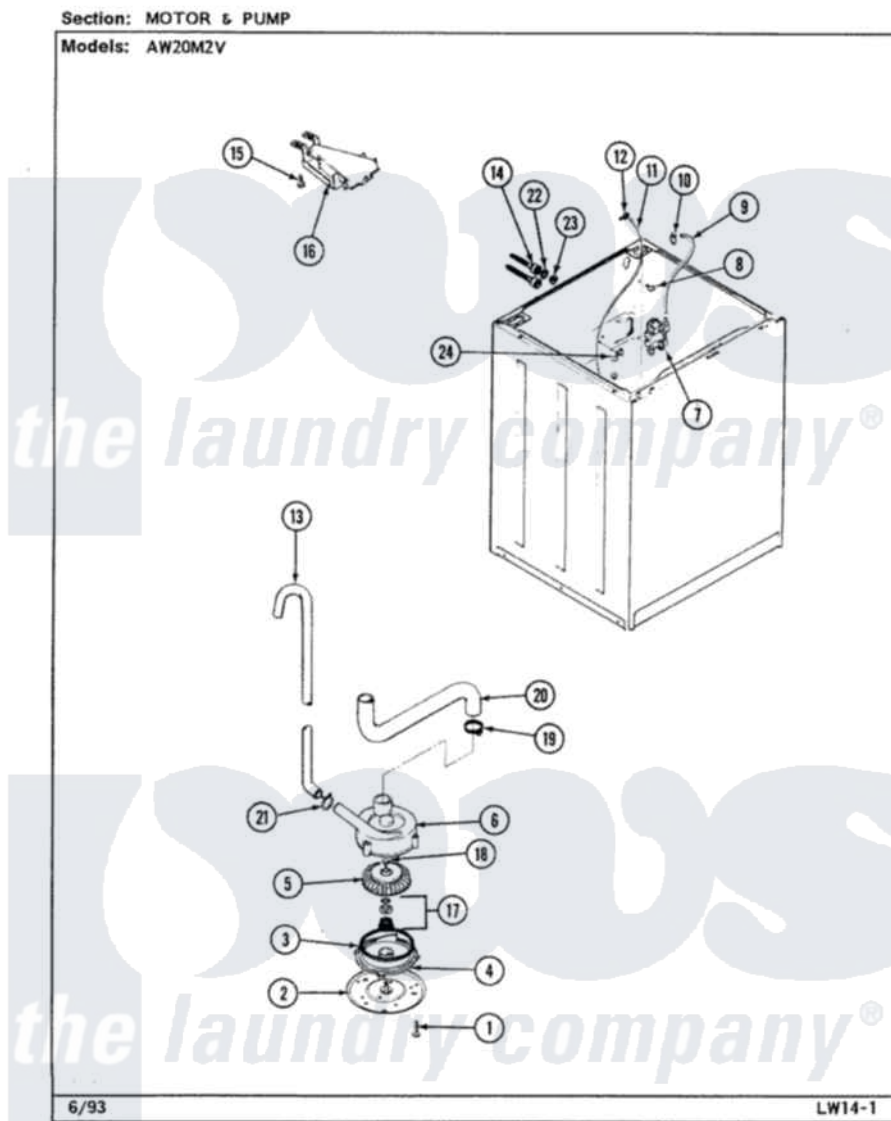

Admiral AW20M2V 03 - MOTOR & PUMP

Admiral [Residential Admiral AW20M2V Washer Parts](#) Parts Diagram 03 - MOTOR & PUMP
Click on the part number to view part

Item	Original Part Number	Replaced By	Status	Part Description
1	25-7405	3196164		Screw
2	33-6035		Not Available	PLATE & PULLEY ASSY.
3	33-6032			Gasket
4	35-2058			Base, Pump
5	35-2057	35-6465		Pump Assem
6	35-2056		Not Available	HOUSING, PUMP
"	35-2099	35-6465		Pump Assem
"	35-2344			Restrictor, Flow
7	25-7220			Clip, Cabinet Top
"	35-2374	35-2374N		Valve, Water
8	25-7867	596669		Clamp, Manifold
9	35-2378	12002749		Hose, Flume Kit
10	25-7867	596669		Clamp, Manifold
11	35-2261		Not Available	PAD, PRESSURE SWITCH HOSE
"	35-2321	21001748		Hose, Pressure Switch
12	33-6099			Clamp

13	35-3539	21001872	Hose, Drain
14	33-7046	89503	Hose-Inlet
"	35-0873	76313	Hosefill
15	25-3092	90767	Screw, 8A X 3/8 HeX Washer Head Tapping
16	35-2051	21001760	Flume Assembly / Water Diverter
17	35-0707		Seal, Seat And "O" Ring
18	25-7894	W10001180	Screw
19	25-6068	285655	Clamp, Hose
20	35-3584	21001915	Hose, Tub To Pump
21	25-7080	285655	Clamp, Hose
22	25-7048		Washer
23	33-7313	33-4264N	Strainer And Washer Kit
24	33-6099		Clamp