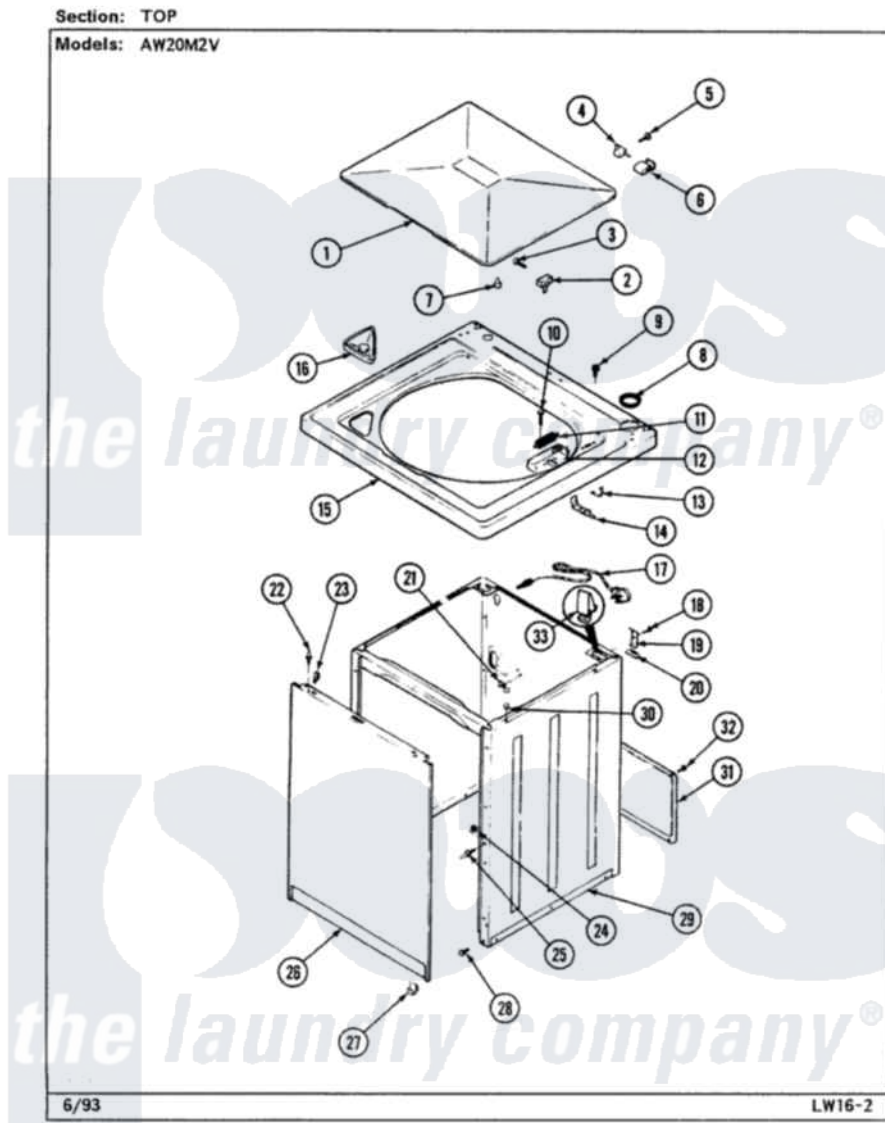

Admiral AW20M2V 04 - TOP

Admiral [Residential Admiral AW20M2V Washer Parts](#) Parts Diagram 04 - TOP
Click on the part number to view part

Item	Original Part Number	Replaced By	Status	Part Description
1	35-2026			Lid
2	25-7436			Nylite Washer
"	43-0057			Actuator, Door Switch
3	25-7438			Screw
4	35-2045			Pin, Hinge
5	25-7893			Screw
6	35-2044			Hinge, Lid
7	35-0581			Bumper, Door
8	35-2064			Bushing, Insulating
"	35-2063			Bushing, Insulator
9	25-7463	7101P012-60		Screw
10	25-7437	40040701		Screw, Tapping No.6b-20
11	35-3382	12001187		Kit, Lid Switch Assembly
12	35-2795	12001187		Kit, Lid Switch Assembly
13	25-7878			Clip
14	35-2805	12001187		Kit, Lid Switch Assembly

15	35-2739		Top, Cabinet
16	35-2731	21001167	Dispenser, Bleach
17	35-0680		Not Available CORD, POWER
18	25-7893		Screw
19	33-7450	35-2846	Hinge, Cabinet Top
20	33-0930		Pad, Top Hinge
21	33-6099		Clamp
22	53-0643		Pin, Locator
23	25-7220		Clip, Cabinet Top
24	25-0224	3400029	Nut, Adapter Plate
25	53-0643		Pin, Locator
26	35-2084		Panel, Front
27	53-0120		Clip, Front Panel
28	33-2653		Bumper, Cabinet
29	35-2106	21001871	Cabinet
30	33-2653		Bumper, Cabinet
31	35-2108	21001871	Cabinet
32	25-7733	681414	Screw, 10AB X 1/2
33	25-7285		Clip