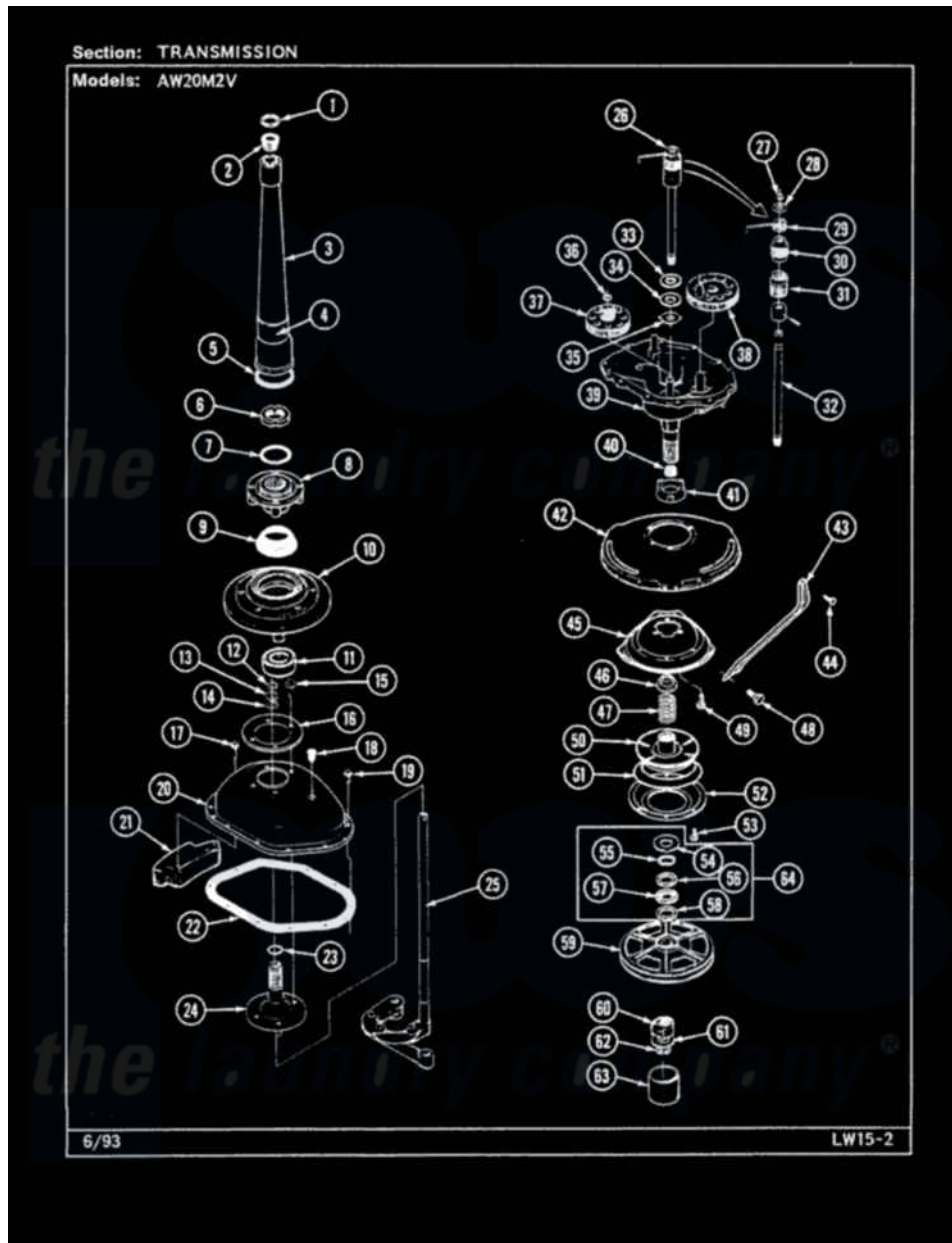

Admiral AW20M2V 05 - TRANSMISSION

Admiral Residential Admiral AW20M2V Washer Parts Parts Diagram 05 - TRANSMISSION
Click on the part number to view part

Item	Original Part Number	Replaced By	Status	Part Description
1	25-7941			"O" Ring, Agr Drive Shaft
2	35-2835	21001066		Bearing, Centerpost
3	35-2792	21001401		Center Pos
4	33-6790			Bearing, Agitator
"	35-2983		Not Available	CENTERPOST ASSY.
5	35-2906			Seal, Centerpost Bottom
6	35-2791			Nut, Spin Tube
7	25-7938			"O" Ring, Basket Drive Hub
8	35-3647	W10219156		Hub Seal
"	35-2715		Not Available	BASKET DRIVE HUB ASSY
9	35-2974			Hub Seal/Hub Assembly
10	35-2716	12001561		Bearing And Seal Housing Assembly
11	35-2972	12001561		Bearing And Seal Housing Assembly
"	35-2205			Bearing, Spin
12	25-7940		Not Available	RING, RETAINING (AG.