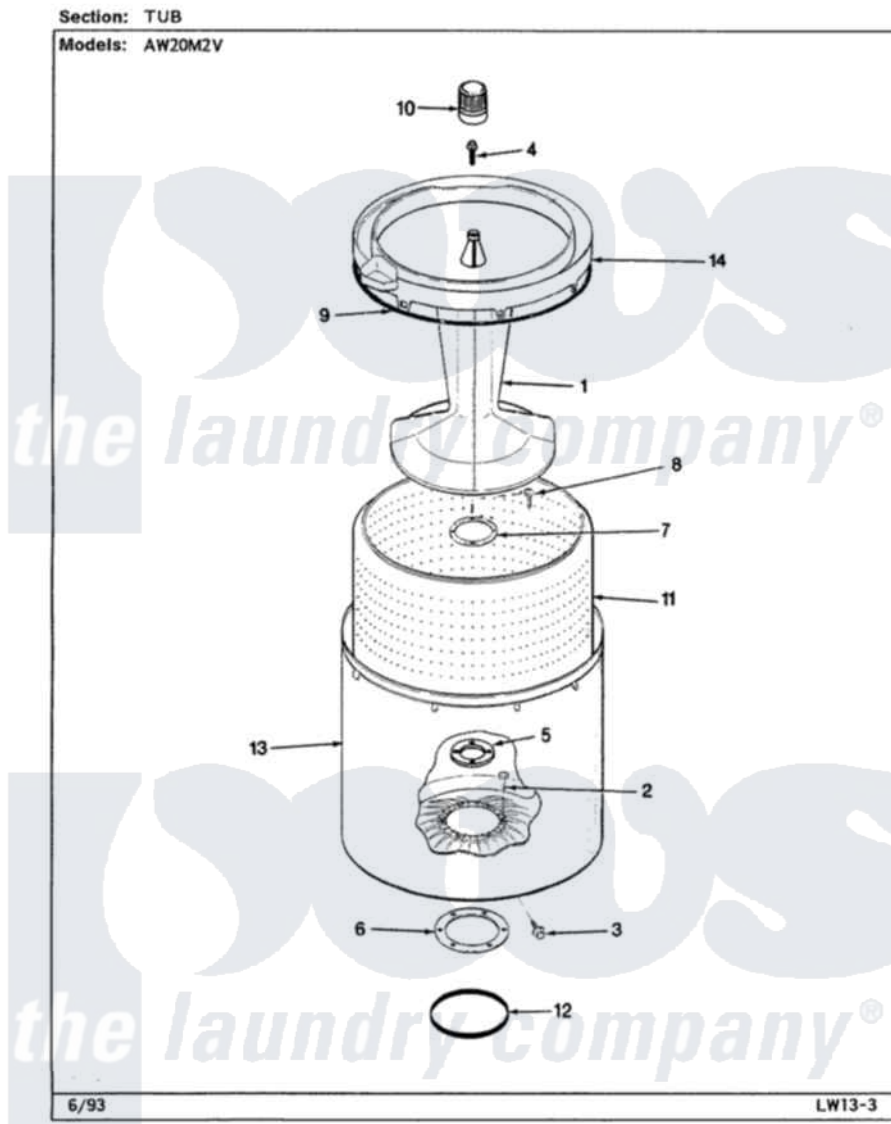

Admiral AW20M2V 06 - TUB

Admiral [Residential Admiral AW20M2V Washer Parts](#) Parts Diagram 06 - TUB
Click on the part number to view part

| Item | Original Part Number | Replaced By | Status | Part Description |
|------|-------------------------|---------------------------|---------------|----------------------------------|
| 1 | 35-3580 | | | Agitator |
| " | 35-2717 | 35-3580 | | Agitator |
| 2 | 25-7947 | 21001063 | | Screw, Shoulder |
| 3 | 25-7953 | 22002933 | | Screw |
| 4 | 25-7948 | W10309247 | | Screw |
| 5 | 35-3685 | | | Gasket, Basket To Centerpost |
| " | 35-2980 | 35-3685 | | Gasket, Basket To Centerpost |
| 6 | 35-3686 | | | Gasket, Tub To Housing |
| " | 35-2979 | | | Gasket, Tub/Hsg |
| 7 | 35-3014 | | | Gasket And Reinf. Plate Assembly |
| 8 | 25-7783 | 4356852 | | Screw |
| 9 | 35-2328 | | | Seal, Tub Top |
| 10 | 35-2733 | | | Cap, Agitator |
| 11 | 35-3016 | | Not Available | BASKET ASSY |
| 12 | 35-2978 | | | Seal, Tub/Housing |
| 13 | 35-2952 | 35-3700 | | Tub Assembly |

| | | | |
|----|-------------------------|---------------|-----------------|
| " | 35-3700 | | Tub Assembly |
| 14 | 35-2262 | Not Available | SHIELD, TUB TOP |
| " | 35-3578 | Not Available | TOP, TUB |
| " | 35-2960 | Not Available | TUB TOP |