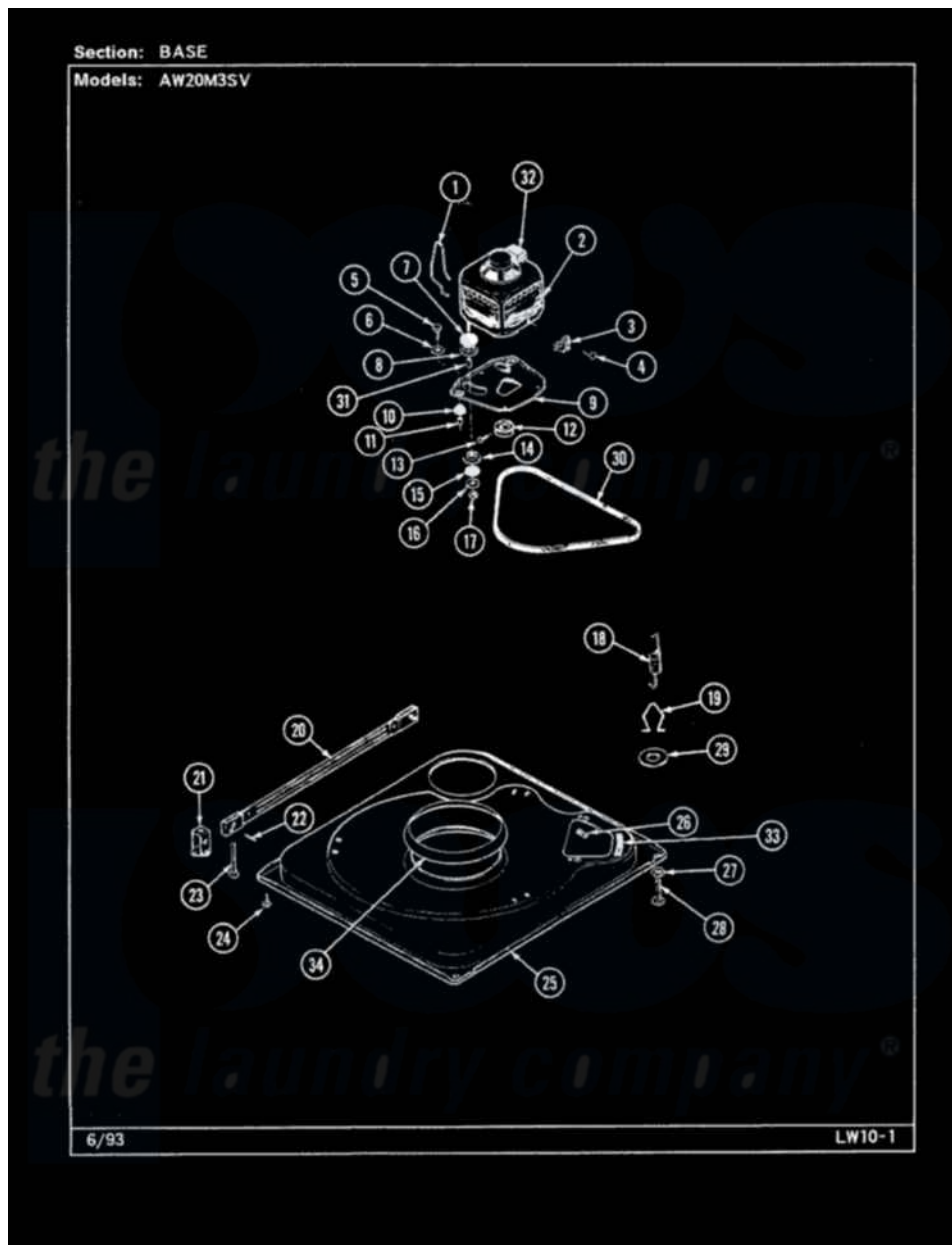

Admiral AW20M3SV 01 - BASE

Admiral [Residential Admiral AW20M3SV Washer Parts](#) Parts Diagram 01 - BASE

[Click on the part number to view part](#)

Item	Original Part Number	Replaced By	Status	Part Description
1	35-2035			Top, Tub
2	35-2030		Not Available	MOTOR
"	LA-2002		Not Available	MOTOR KIT
3	33-9945			Slide, Foot
4	25-7418	33001178		Back, Tumbler
5	25-7833	21001977		Screw
6	25-7834			Washer, Motor/Base Screw
7	33-9946			Isolator, Motor
8	33-9944	35-3570		Washer, Motor Pivot
9	35-2810	21001783		Plate And Screw Assembly
10	33-9941	35-3646		Isolator, Motor Plate
11	25-7831			Spacer, Mounting
12	35-2124	W10143344		Pulley
13	25-7117			Set Screw
14	33-9943	35-3571		Slide, Motor Pivot
15	33-9967			Washer, Motor Isolator

16	25-7047		Washer, Flat
17	25-7325	Y707702	Locknut
18	35-3658		Spring, Suspension
"	35-2681		Not Available
			SPRING, SUSPENSION
19	35-2976		Not Available
			HOOK, SUSPENSION SPRING
20	35-2049	21001881	Bar, Stabilizer
21	35-2046		Bracket, Stabilizer
22	35-2052		Pin, Stabilizer
23	35-2050	22004469	Leg And Foot Self Stabalizing
24	35-2039		Not Available
			PAD, FOOT
"	25-7828	489483	Screw 10-32 X 1/2
25	35-2984		Not Available
			BASE
26	25-7838	25-7845	Speednut, Motor
27	25-7915		Hex Nut
28	35-0772	25001119	Foot And Pad Assembly
29	Y25-7951		Washer, Suspension Hook
30	35-2320	21352320	Belt, Drive
31	25-7830		Spacer
32	33-9765		Switch, Motor
33	35-2065		Pad, Motor Plate
34	35-2357	21002026	Snubber