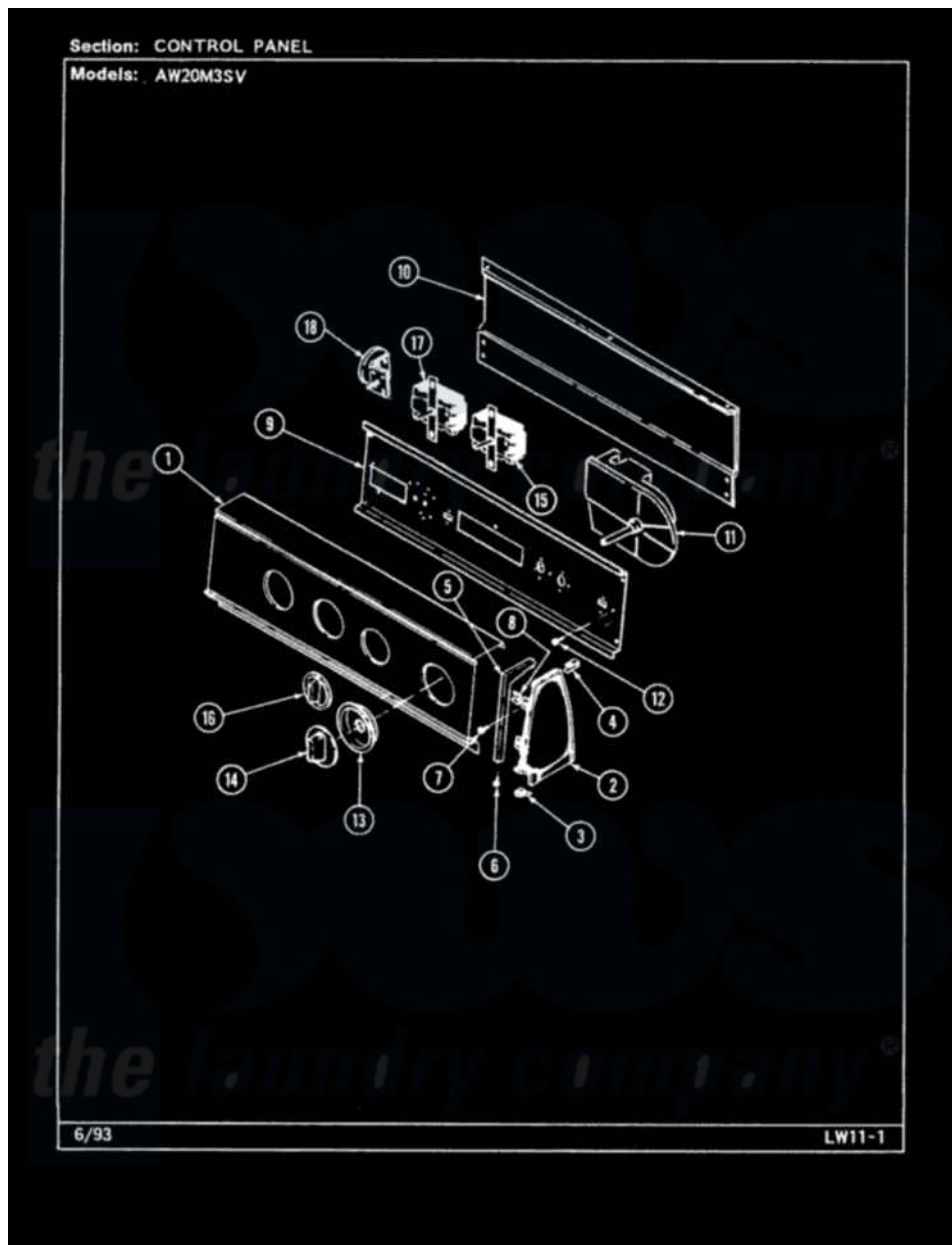

Admiral AW20M3SV 02 - CONTROL PANEL

Admiral [Residential Admiral AW20M3SV Washer Parts](#) Parts Diagram 02 - CONTROL PANEL
 Click on the part number to view part

Item	Original Part Number	Replaced By	Status	Part Description
1	25-7702			Speedclip, End Cap To Control Panel
"	25-7793			Screw
"	35-3716		Not Available	CONTROL PANEL
2	35-2668	21001453		Cap- End
"	35-2669		Not Available	CAP, END (LT)(WHT)
3	25-7851			Speedclip, End Cap To Top
"	25-7697	25-2219		Screw
"	34-9487		Not Available	PLATE, REINFORCEMENT
4	25-7435	33002917		Screw, No.10-16
"	25-7852			Speedclip, Rr Shld To End Cap
5	53-0277		Not Available	TRIM, END CAP (RT)
"	53-0278		Not Available	TRIM, END CAP (LT)
6	25-7760			Screw
7	25-3092	90767		Screw, 8A X 3/8 HeX Washer Head Tapping

8	25-7702		Speedclip, End Cap To Control Panel
9	53-1676		Shield, Control
10	25-3457		Screw, Sems
"	25-3092	90767	Screw, 8A X 3/8 HeX Washer Head Tapping
"	25-7853	25-7933	Ring, Retaining
"	35-2688	21001460	Shield, Rear
11	35-2845		Timer
12	25-0205	216412	Screw, Bracket To Timer
13	35-2950	21001502	Skirt Ri
14	35-2672	21001237	Knob, Timer
15	35-2839		Switch
"	25-3092	90767	Screw, 8A X 3/8 HeX Washer Head Tapping
16	35-2673	21001239	Knob, Selector
17	25-3092	90767	Screw, 8A X 3/8 HeX Washer Head Tapping
"	35-2193	Not Available	SWITCH, ROTARY SPEED
18	35-2569	Not Available	MANUAL, USE & CARE
"	25-3092	90767	Screw, 8A X 3/8 HeX Washer Head Tapping
"	35-3283	21001554	Switch, Water Level
"	35-3822	Not Available	MANUAL, USE & CARE