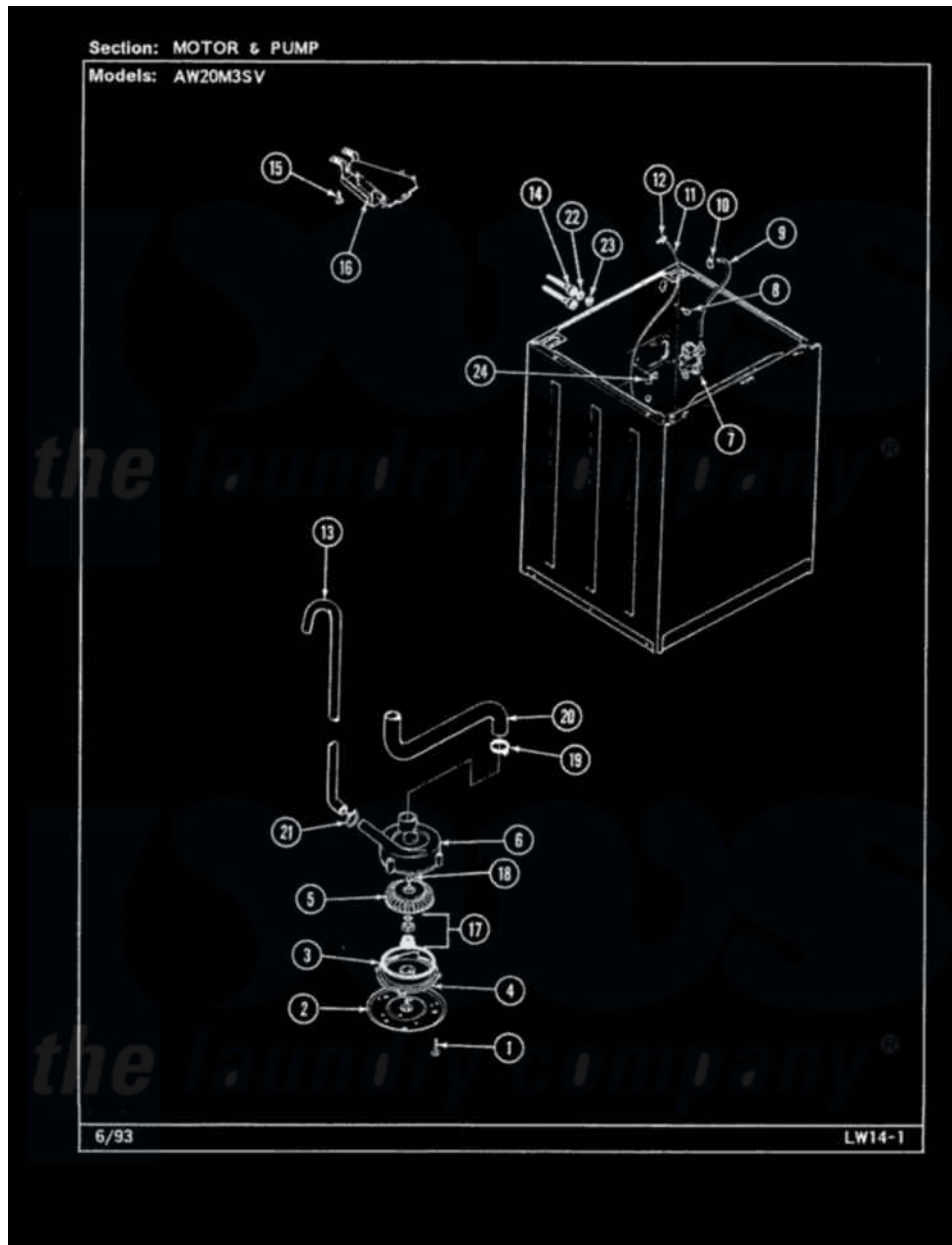

Admiral AW20M3SV 03 - MOTOR & PUMP

Admiral Residential Admiral AW20M3SV Washer Parts Parts Diagram 03 - MOTOR & PUMP
Click on the part number to view part

Item	Original Part Number	Replaced By	Status	Part Description
1	25-7405	3196164		Screw
2	33-6035		Not Available	PLATE & PULLEY ASSY.
3	33-6032			Gasket
4	35-2058			Base, Pump
5	35-2057	35-6465		Pump Assem
6	35-2056		Not Available	HOUSING, PUMP
"	35-2099	35-6465		Pump Assem
"	35-2344			Restrictor, Flow
7	25-7220			Clip, Cabinet Top
"	35-2374	35-2374N		Valve, Water
8	25-7867	596669		Clamp, Manifold
9	35-2378	12002749		Hose, Flume Kit
10	25-7867	596669		Clamp, Manifold
11	35-2261		Not Available	PAD, PRESSURE SWITCH HOSE
"	35-2322	21001748		Hose, Pressure Switch
12	33-6099			Clamp

13	35-3539	21001872	Hose, Drain
14	33-7046	89503	Hose-Inlet
"	35-0873	76313	Hosefill
15	25-3092	90767	Screw, 8A X 3/8 HeX Washer Head Tapping
16	35-2051	21001760	Flume Assembly / Water Diverter
17	35-0707		Seal, Seat And "O" Ring
18	25-7894	W10001180	Screw
19	25-6068	285655	Clamp, Hose
20	35-3584	21001915	Hose, Tub To Pump
21	25-7080	285655	Clamp, Hose
22	25-7048		Washer
23	33-7313	33-4264N	Strainer And Washer Kit
24	33-6099		Clamp