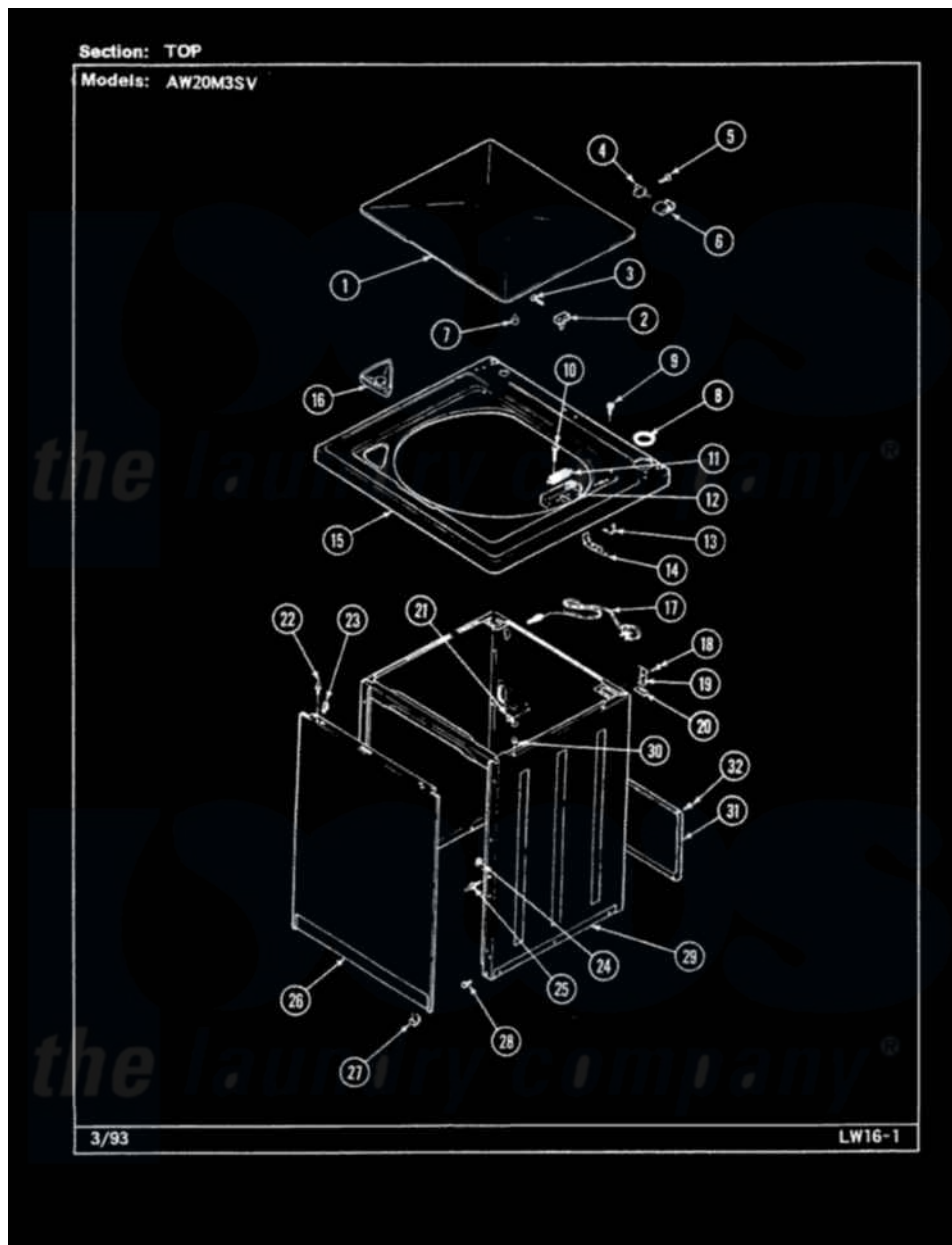

Admiral AW20M3SV 04 - TOP

Admiral [Residential Admiral AW20M3SV Washer Parts](#) Parts Diagram 04 - TOP
 Click on the part number to view part

Item	Original Part Number	Replaced By	Status	Part Description
1	35-2026			Lid
2	25-7436			Nylite Washer
"	43-0057			Actuator, Door Switch
3	25-7438			Screw
4	35-2045			Pin, Hinge
5	25-7893			Screw
6	35-2044			Hinge, Lid
7	35-0581			Bumper, Door
8	35-2064			Bushing, Insulating
"	35-2063			Bushing, Insulator
9	25-7463	7101P012-60		Screw
10	25-7437	40040701		Screw, Tapping No.6b-20
11	35-3382	12001187		Kit, Lid Switch Assembly
12	35-2795	12001187		Kit, Lid Switch Assembly
13	25-7878			Clip
14	35-2805	12001187		Kit, Lid Switch Assembly

15	35-2739		Top, Cabinet
16	35-2731	21001167	Dispenser, Bleach
17	35-0680		Not Available CORD, POWER
18	25-7893		Screw
19	33-7450	35-2846	Hinge, Cabinet Top
20	33-0930		Pad, Top Hinge
21	33-6099		Clamp
22	53-0643		Pin, Locator
23	25-7220		Clip, Cabinet Top
24	25-0224	3400029	Nut, Adapter Plate
25	53-0643		Pin, Locator
26	35-2084		Panel, Front
27	53-0120		Clip, Front Panel
28	33-2653		Bumper, Cabinet
29	35-2106	21001871	Cabinet
30	33-2653		Bumper, Cabinet
31	35-2108	21001871	Cabinet
32	25-7733	681414	Screw, 10AB X 1/2