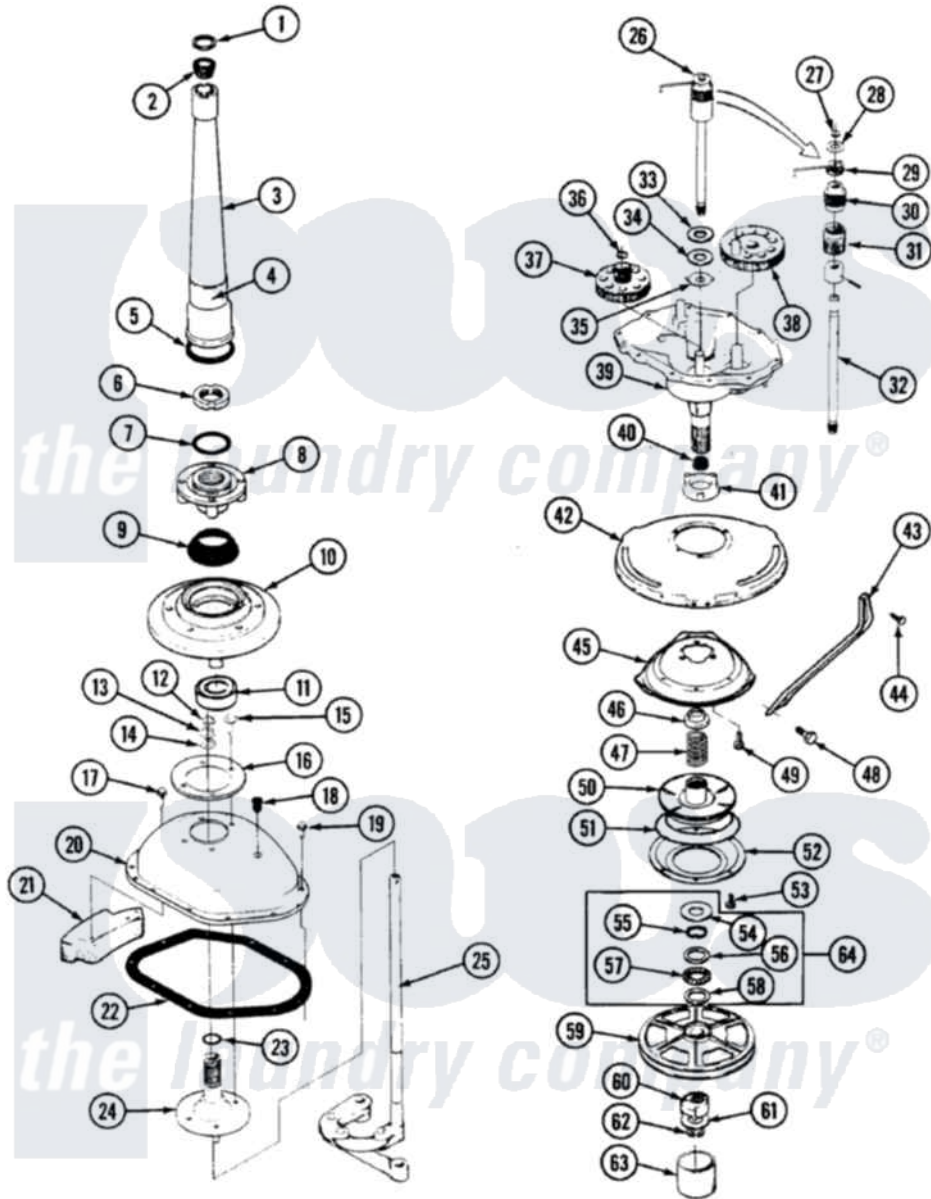

Admiral AW20M3SV 05 - TRANSMISSION

Admiral [Residential Admiral AW20M3SV Washer Parts](#) Parts Diagram 05 - TRANSMISSION
 Click on the part number to view part

| Item | Original Part Number | Replaced By | Status | Part Description |
|------|-------------------------|---------------------------|---------------|-----------------------------------|
| 1 | 25-7941 | | | "O" Ring, Agr Drive Shaft |
| 2 | 35-2835 | 21001066 | | Bearing, Centerpost |
| 3 | 35-2792 | 21001401 | | Center Pos |
| 4 | 33-6790 | | | Bearing, Agitator |
| " | 35-2983 | | Not Available | CENTERPOST ASSY. |
| 5 | 35-2906 | | | Seal, Centerpost Bottom |
| 6 | 35-2791 | | | Nut, Spin Tube |
| 7 | 25-7938 | | | "O" Ring, Basket Drive Hub |
| 8 | 35-3647 | W10219156 | | Tub Seal |
| " | 35-2715 | | Not Available | BASKET DRIVE HUB ASSY |
| 9 | 35-2974 | | | Tub Seal/Hub Assembly |
| 10 | 35-2716 | 12001561 | | Bearing And Seal Housing Assembly |
| 11 | 35-2972 | 12001561 | | Bearing And Seal Housing Assembly |
| " | 35-2205 | | | Bearing, Spin |
| 12 | 25-7940 | | Not Available | RING, RETAINING (AG. |