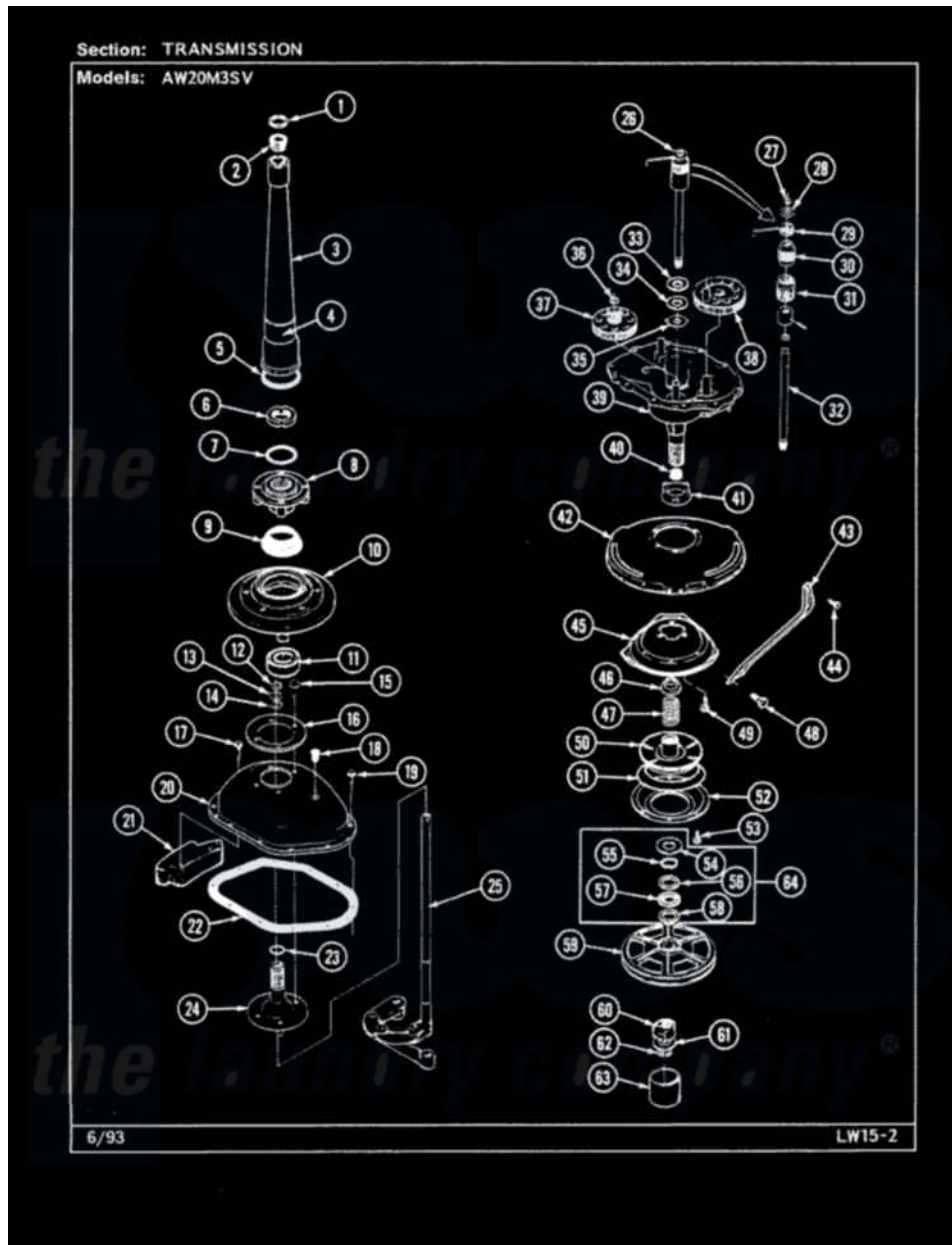

Admiral AW20M3SV 06 - TUB

Admiral [Residential Admiral AW20M3SV Washer Parts](#) Parts Diagram 06 - TUB
 Click on the part number to view part

Item	Original Part Number	Replaced By	Status	Part Description
1	35-3580			Agitator
"	35-2717	35-3580		Agitator
2	25-7947	21001063		Screw, Shoulder
3	25-7953	22002933		Screw
4	25-7948	W10309247		Screw
5	35-3685			Gasket, Basket To Centerpost
"	35-2980	35-3685		Gasket, Basket To Centerpost
6	35-3686			Gasket, Tub To Housing
"	35-2979			Gasket, Tub/Hsg
7	35-3014			Gasket And Reinf. Plate Assembly
8	25-7783	4356852		Screw
9	35-2328			Seal, Tub Top
10	35-2733			Cap, Agitator
11	35-3016		Not Available	BASKET ASSY
12	35-2978			Seal, Tub/Housing
13	35-3700			Tub Assembly

"	35-2952	35-3700	Tub Assembly
14	35-2262	Not Available	SHIELD, TUB TOP
"	35-2034	Not Available	TOP, TUB
"	35-3578	Not Available	TOP, TUB
15	35-2550		Dispenser, Rinse