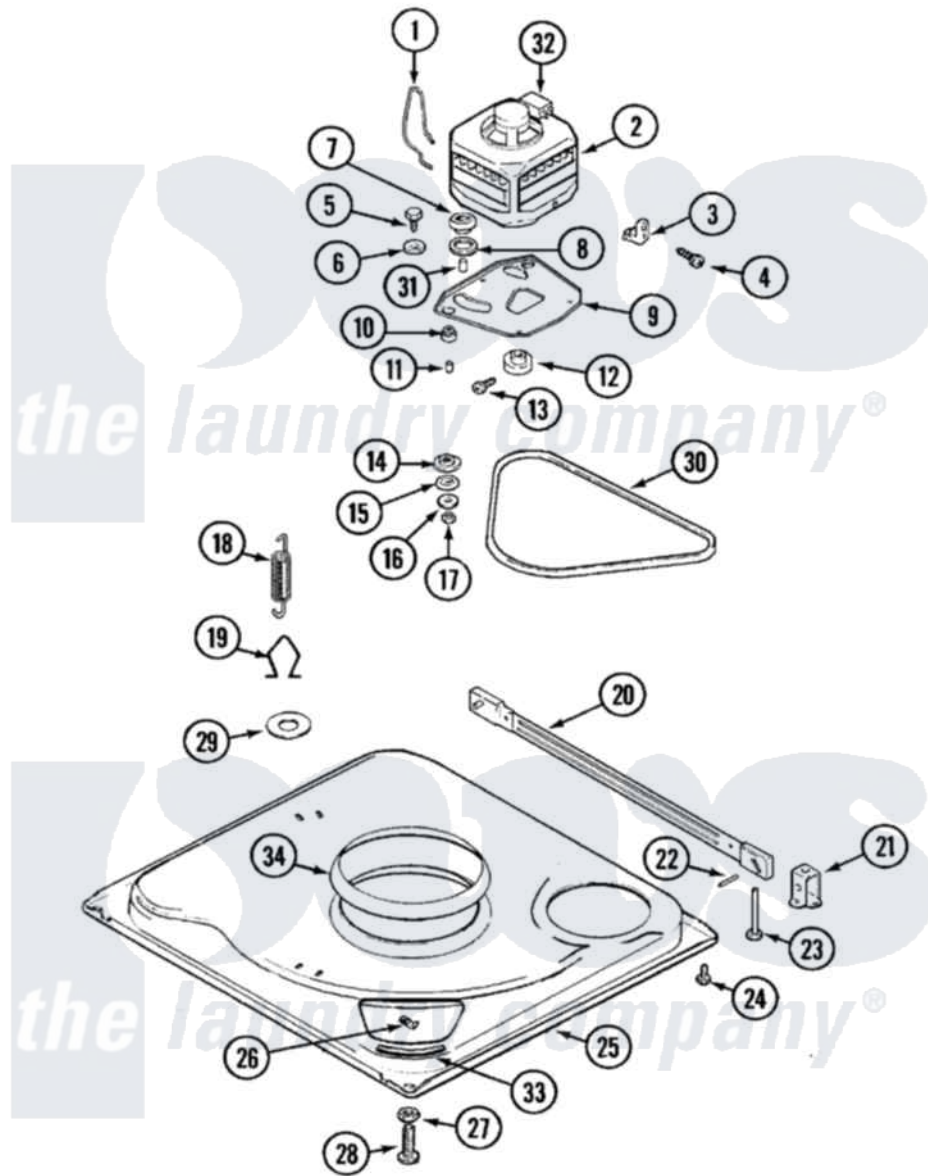

Admiral AW20N2V 01 - BASE

Admiral Residential Admiral AW20N2V Washer Parts Parts Diagram 01 - BASE
 Click on the part number to view part

Item	Original Part Number	Replaced By	Status	Part Description
1	35-0235			Spring, Motor Pivot
"	21001110	22004376		Spring, Motor Pivot
2	21001112		Not Available	MOTOR & PULLEY/PLATE ASSY.
"	21001170			Motor And Pulley/Plate Assembly
"	21001400			Motor/Plate Assembly
"	LA-2002		Not Available	MOTOR KIT
3	33-9945			Slide, Foot
"	21001109	21001486		Foot Slide, Isolator
4	W10124350		Not Available	NOT REQUIRED PART OR SEE NOTE
"	25-7418	33001178		Back, Tumbler
5	25-7833	21001977		Screw
6	25-7834			Washer, Motor/Base Screw
7	33-9946			Isolator, Motor
8	33-9944	35-3570		Washer, Motor Pivot

9	21001111	21001783		Plate And Screw Assembly
"	35-2810	21001783		Plate And Screw Assembly
10	33-9941	35-3646		Isolator, Motor Plate
"	35-3646			Isolator, Motor Plate
11	25-7831			Spacer, Mounting
12	21001108			Pulley, Motor
"	35-2124	W10143344		Pulley
"	35-2124	W10143344		Pulley
"	21001108			Pulley, Motor
13	25-7117			Set Screw
14	33-9943	35-3571		Slide, Motor Pivot
15	33-9967			Washer, Motor Isolator
16	25-7047			Washer, Flat
17	25-7325	Y707702		Locknut
18	21001165			Spring, Suspension
"	35-3658			Spring, Suspension
"	21001138	22002922		Tool, Spring Removal
19	21001166			Hook, Suspension Spring
"	35-2976		Not Available	HOOK, SUSPENSION SPRING
20	35-2049	21001881		Bar, Stabilizer
21	35-2046			Bracket, Stabilizer
22	35-2052			Pin, Stabilizer
23	35-3020	22004469		Leg And Foot Self Stabalizing
24	25-7828	489483		Screw 10-32 X 1/2
25	21001169	12002701		Base Kit
"	35-2984		Not Available	BASE
26	25-7838	25-7845		Speednut, Motor
27	25-7915			Hex Nut
28	35-0772	25001119		Foot And Pad Assembly
"	35-0837	25001119		Foot And Pad Assembly
29	Y25-7951			Washer, Suspension Hook
30	35-2320	21352320		Belt, Drive
31	25-7830			Spacer
32	33-9765			Switch, Motor
33	35-2065			Pad, Motor Plate
34	21001161	21002026		Snubber
"	35-3788	21002026		Snubber