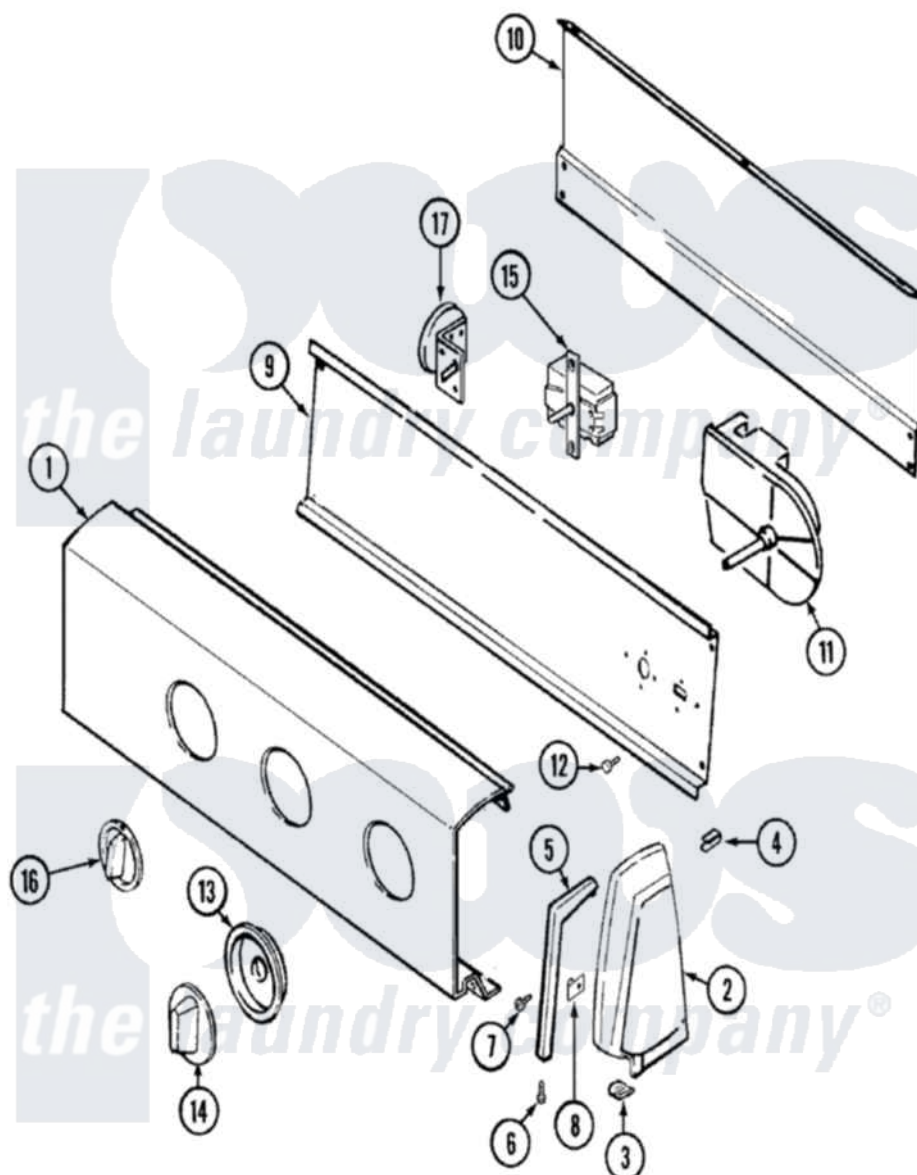

Admiral AW20N2V 02 - CONTROL PANEL

Admiral [Residential Admiral AW20N2V Washer Parts](#) Parts Diagram 02 - CONTROL PANEL
 Click on the part number to view part

Item	Original Part Number	Replaced By	Status	Part Description
1	25-7793			Screw
"	21001216		Not Available	PANEL, CONTROL
"	25-7702			Speedclip, End Cap To Control Panel
"	35-4207		Not Available	PANEL, CONTROL
2	35-2668	21001453		Cap- End
"	35-2669		Not Available	CAP, END (LT)(WHT)
3	25-7697	25-2219		Screw
"	25-7851			Speedclip, End Cap To Top
4	25-7435	33002917		Screw, No.10-16
"	25-7852			Speedclip, Rr Shld To End Cap
5	53-0277		Not Available	TRIM, END CAP (RT)
"	31001054		Not Available	TRIM, ENDCAP (RT WHT)
"	31001055		Not Available	TRIM, ENDCAP (LT WHT)
"	53-0278		Not Available	TRIM, END CAP (LT)
6	25-7760			Screw

7	25-3092	90767	Screw, 8A X 3/8 HeX Washer Head Tapping
8	25-7702		Speedclip, End Cap To Control Panel
9	31001128	Not Available	SHIELD, CONTROL
"	53-1676		Shield, Control
"	53-2504	31001193	Pad, Shield
10	25-7853	25-7933	Ring, Retaining
"	25-3092	90767	Screw, 8A X 3/8 HeX Washer Head Tapping
"	25-3457		Screw, Sems
"	35-2688	21001460	Shield, Rear
11	21001341		Timer
"	35-3840		Timer
12	25-0205	216412	Screw, Bracket To Timer
13	21001238	21001502	Skirt Ri
"	35-2950	21001502	Skirt Ri
14	21001237		Knob, Timer
"	35-2672	21001237	Knob, Timer
15	21001226		Switch, Water Temp. 4 Position
"	25-3092	90767	Screw, 8A X 3/8 HeX Washer Head Tapping
"	35-3855		Switch, Temp
16	21001239		Knob, Selector
"	35-2673	21001239	Knob, Selector
17	35-3691	21001554	Switch, Water Level
"	25-3092	90767	Screw, 8A X 3/8 HeX Washer Head Tapping
NI	21001033	Not Available	MANUAL, USE & CARE
18	21001013	Not Available	MANUAL, USE & CARE
NI	16002079	Not Available	GUIDE, QUICK REF - ADMIRAL