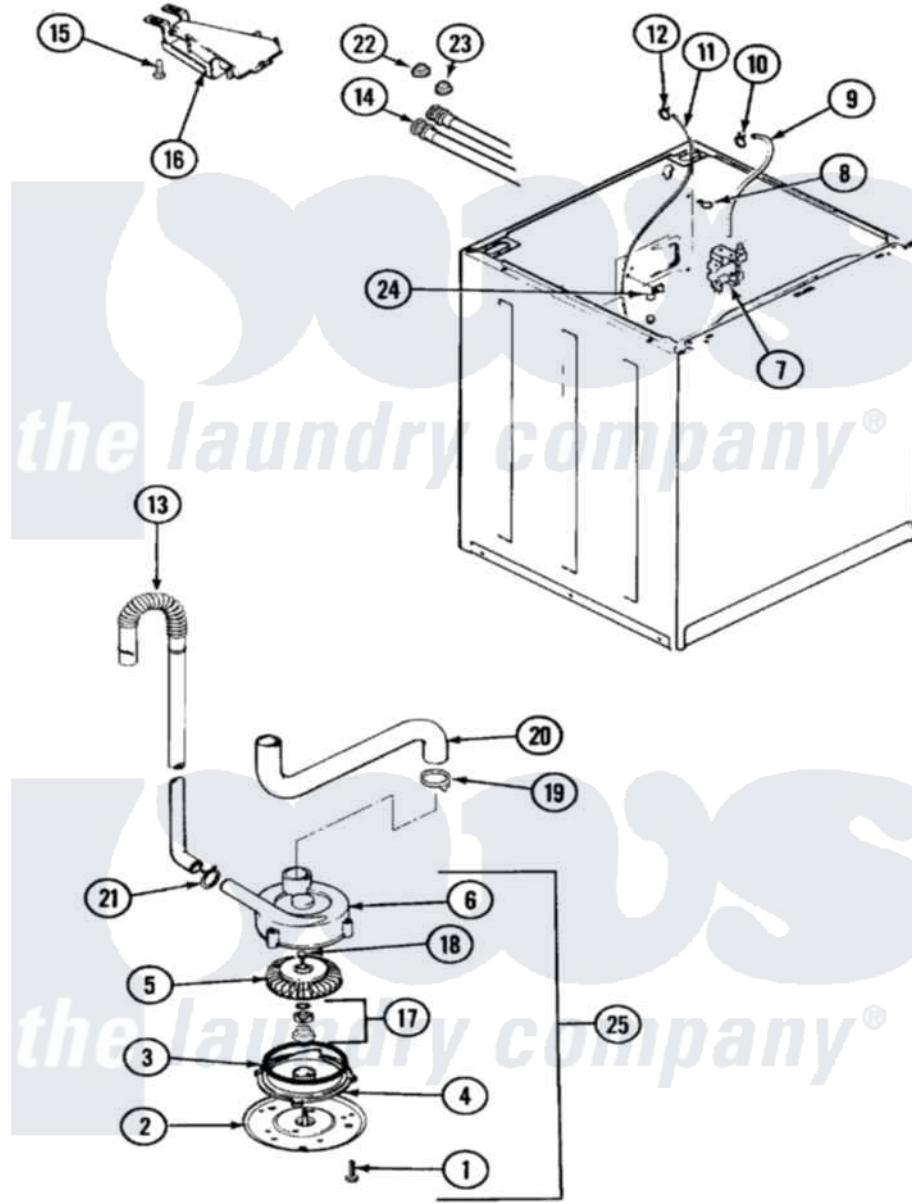

Admiral AW20N2V 03 - MOTOR & PUMP

Admiral [Residential Admiral AW20N2V Washer Parts](#) Parts Diagram 03 - MOTOR & PUMP
 Click on the part number to view part

Item	Original Part Number	Replaced By	Status	Part Description
1	25-7405	3196164		Screw
2	33-6035		Not Available	PLATE & PULLEY ASSY.
3	33-6032			Gasket
4	35-2058			Base, Pump
5	35-2057	35-6465		Pump Assem
6	35-2056		Not Available	HOUSING, PUMP
7	25-7220			Clip, Cabinet Top
"	35-2374	35-2374N		Valve, Water
"	21001396	35-2374N		Valve, Water
8	25-7867	596669		Clamp, Manifold
9	35-2378	12002749		Hose, Flume Kit
10	25-7867	596669		Clamp, Manifold
11	35-2321	21001748		Hose, Pressure Switch
"	35-2261		Not Available	PAD, PRESSURE SWITCH HOSE
12	25-7796	596669		Clamp, Manifold
13	33-9537	22003814		Retainer, Drain Hose

"	35-3539	21001872	Hose, Drain
14	33-7891	89503	Hose-Inlet
"	35-0874	76313	Hosefill
15	25-3092	90767	Screw, 8A X 3/8 HeX Washer Head Tapping
16	35-2051	21001760	Flume Assembly / Water Diverter
17	35-0707		Seal, Seat And "O" Ring
18	25-7894	W10001180	Screw
19	25-6068	285655	Clamp, Hose
20	35-3584	21001915	Hose, Tub To Pump
21	25-7080	285655	Clamp, Hose
22	25-7048		Washer
23	33-7313	33-4264N	Strainer And Washer Kit
24	33-6099		Clamp
25	35-2099	35-6465	Pump Assem
"	35-2344		Restrictor, Flow