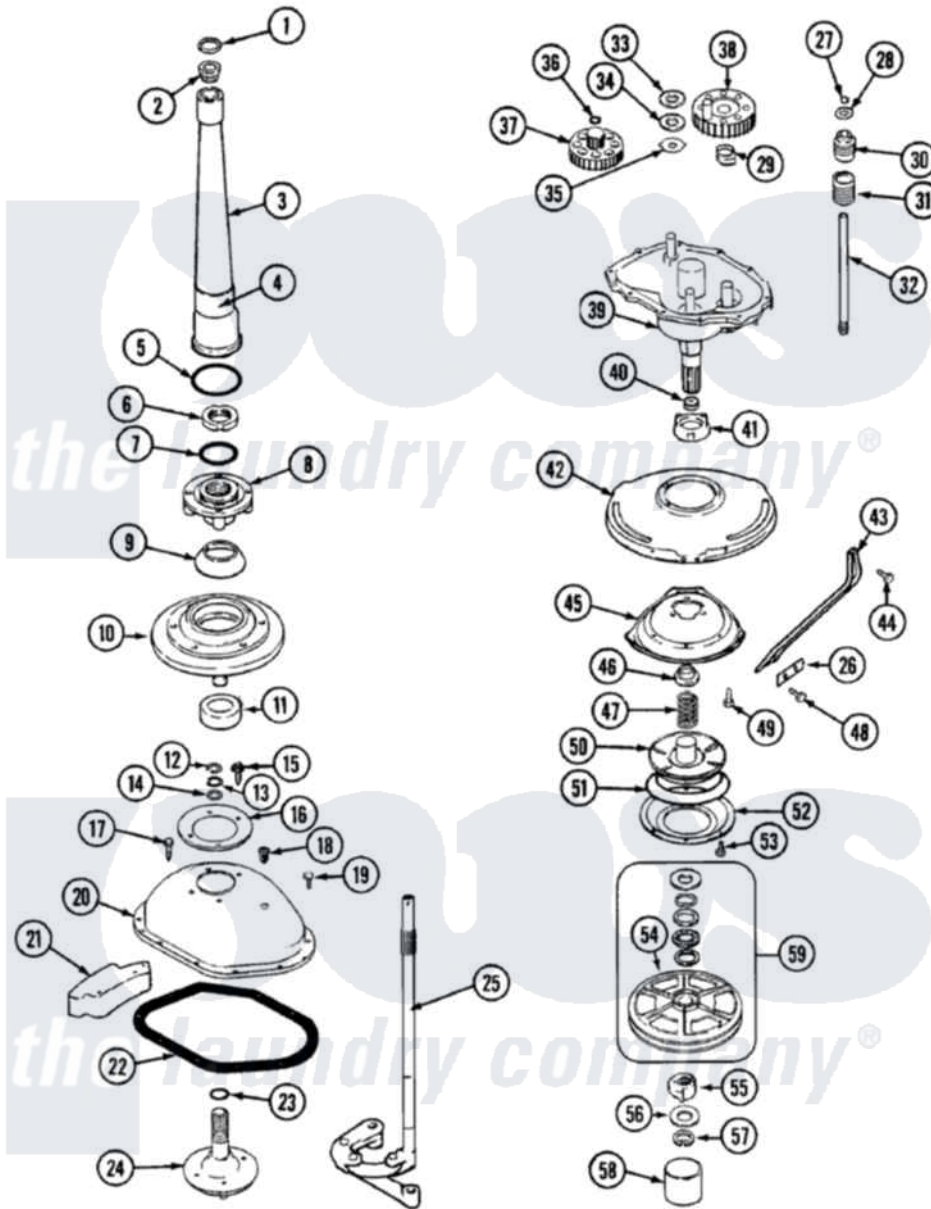

Admiral AW20N2V 05 - TRANSMISSION (SERIES 10-15)

Admiral Residential Admiral AW20N2V Washer Parts Parts Diagram 05 - TRANSMISSION (SERIES 10-15)
 Click on the part number to view part

Item	Original Part Number	Replaced By	Status	Part Description
1	25-7941			"O" Ring, Agrtr Drive Shaft
2	35-2835	21001066		Bearing, Centerpost
3	35-2983		Not Available	CENTERPOST ASSY.
"	35-2792	21001401		Center Pos
4	35-3214	33-6790		Bearing, Agitator
5	35-2906			Seal, Centerpost Bottom
6	35-2791			Nut, Spin Tube
7	25-7938			"O" Ring, Basket Drive Hub
8	35-3647	W10219156		Tub Seal
9	35-2974			Tub Seal/Hub Assembly
10	35-2716	12001561		Bearing And Seal Housing Assembly
11	35-2205			Bearing, Spin
"	35-2972	12001561		Bearing And Seal Housing Assembly
12	25-7949		Not Available	RING, RETAINING (AG. SHAFT)

48	25-7930	21001858	Screw 5/16-18 x 1/2
49	25-7895	21001858	Screw 5/16-18 x 1/2
50	35-2948	35-6714	Brake Roto
51	21001161	21002026	Snubber
"	35-3788	21002026	Snubber
52	35-2018	35-6918	Stator, Brake
53	25-7900	21001065	Screw, No.10-24 x .50 Hxnibhd
54	35-3829	12002213	Thrust Bearing Kit
55	35-2439	12002213	Thrust Bearing Kit
56	35-2132		Washer, 1.25ODX.530IDX.032
"	35-2082		Washer, 1.25ODX.530IDX.062
57	25-7854		Ring, Retaining
58	35-2007		Cap, Dust
59	12500036	12002213	Thrust Bearing Kit
NI	35-2025	Not Available	PLATE, REINFORCEMENT
"	W10124350	Not Available	NOT REQUIRED PART OR SEE NOTE
61	35-3384	Not Available	STOP, ANTIBACKUP CAM
NI	35-3748	35-6680	Transmission
62	35-3748	35-6680	Transmission
"	21001091	35-6680	Transmission
"	21001168	35-6680	Transmission