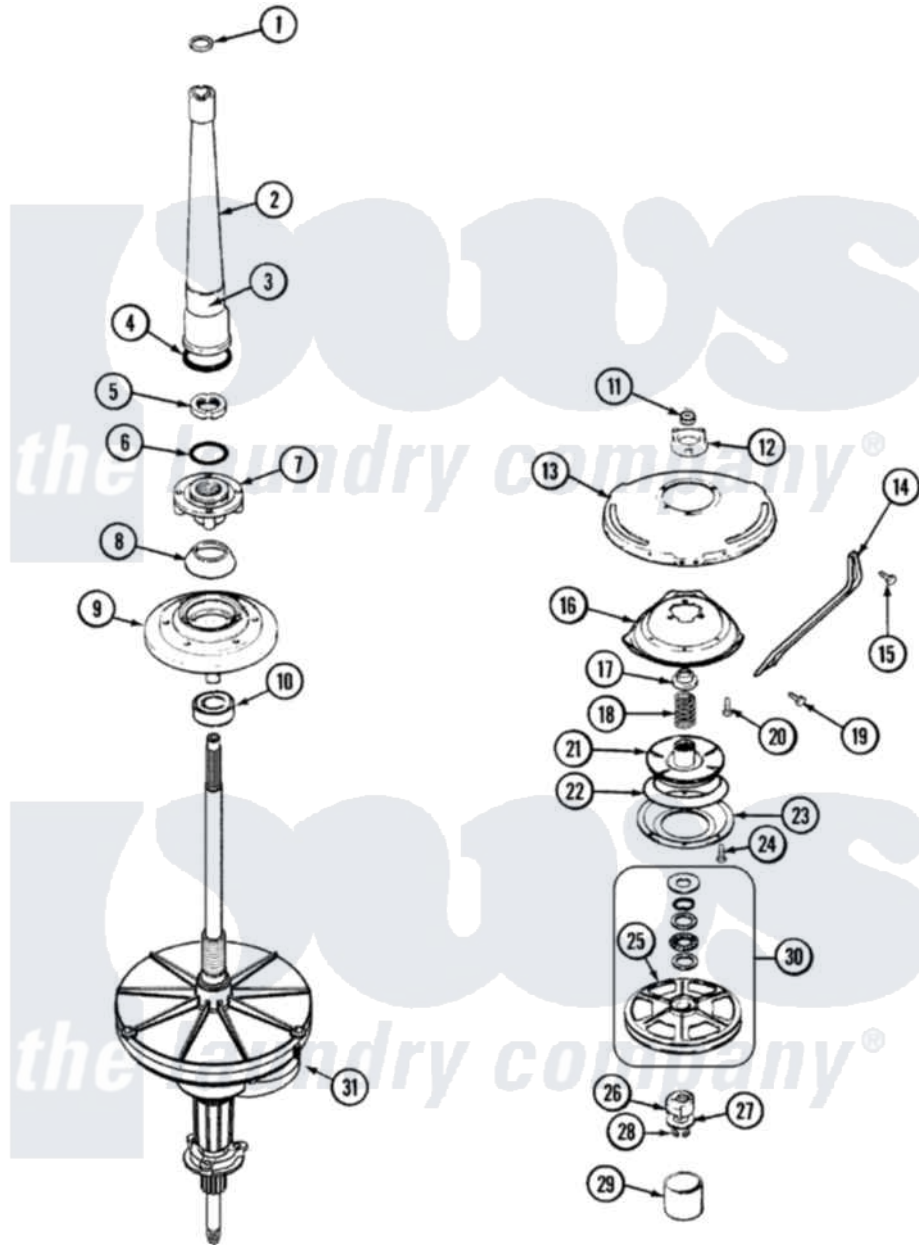

Admiral AW20N2V 06 - TRANSMISSION, DUAL DRIVE (SERIES 16)

Admiral [Residential Admiral AW20N2V Washer Parts](#) Parts Diagram 06 - TRANSMISSION, DUAL DRIVE (SERIES 16)
 Click on the part number to view part

Item	Original Part Number	Replaced By	Status	Part Description
1	25-7941			"O" Ring, Agrtr Drive Shaft
2	35-2792	21001401		Center Pos
3	33-6790			Bearing, Agitator
"	35-2983		Not Available	CENTERPOST ASSY.
4	35-2906			Seal, Centerpost Bottom
5	35-2791			Nut, Spin Tube
6	25-7938			"O" Ring, Basket Drive Hub
7	35-3647	W10219156		Tub Seal
8	35-2974			Tub Seal/Hub Assembly
9	35-2716	12001561		Bearing And Seal Housing Assembly
10	35-2972	12001561		Bearing And Seal Housing Assembly
"	35-2205			Bearing, Spin
"	12001561			Bearing And Seal Housing Assembly
11	35-2010	207843		Lip Seal Repair Kit

12	35-2973	35-6680	Transmission
"	12001562		Bearing Assembly
"	35-2730	12001562	Bearing Assembly
13	21001162	21001518	Support, Tub
14	21001164	Not Available	BRACE, TUB
15	25-7895	21001858	Screw 5/16-18 x 1/2
16	21001163		Housing, Suspension
17	35-2017		Retainer, Brake Spring
18	35-2112	21001910	Spring, Brake
19	25-7930	21001858	Screw 5/16-18 x 1/2
20	25-7895	21001858	Screw 5/16-18 x 1/2
21	35-2948	35-6714	Brake Roto
22	21001161	21002026	Snubber
23	35-2018	35-6918	Stator, Brake
24	21001065		Screw, No.10-24 x .50 Hxnibhd
25	35-3829	12002213	Thrust Bearing Kit
26	LA-2007	12002213	Thrust Bearing Kit
27	35-2132		Washer, 1.25ODX.530IDX.032
"	35-2082		Washer, 1.25ODX.530IDX.062
28	25-7854		Ring, Retaining
29	35-2007		Cap, Dust
30	12500036	12002213	Thrust Bearing Kit
31	21001394	35-6680	Transmission