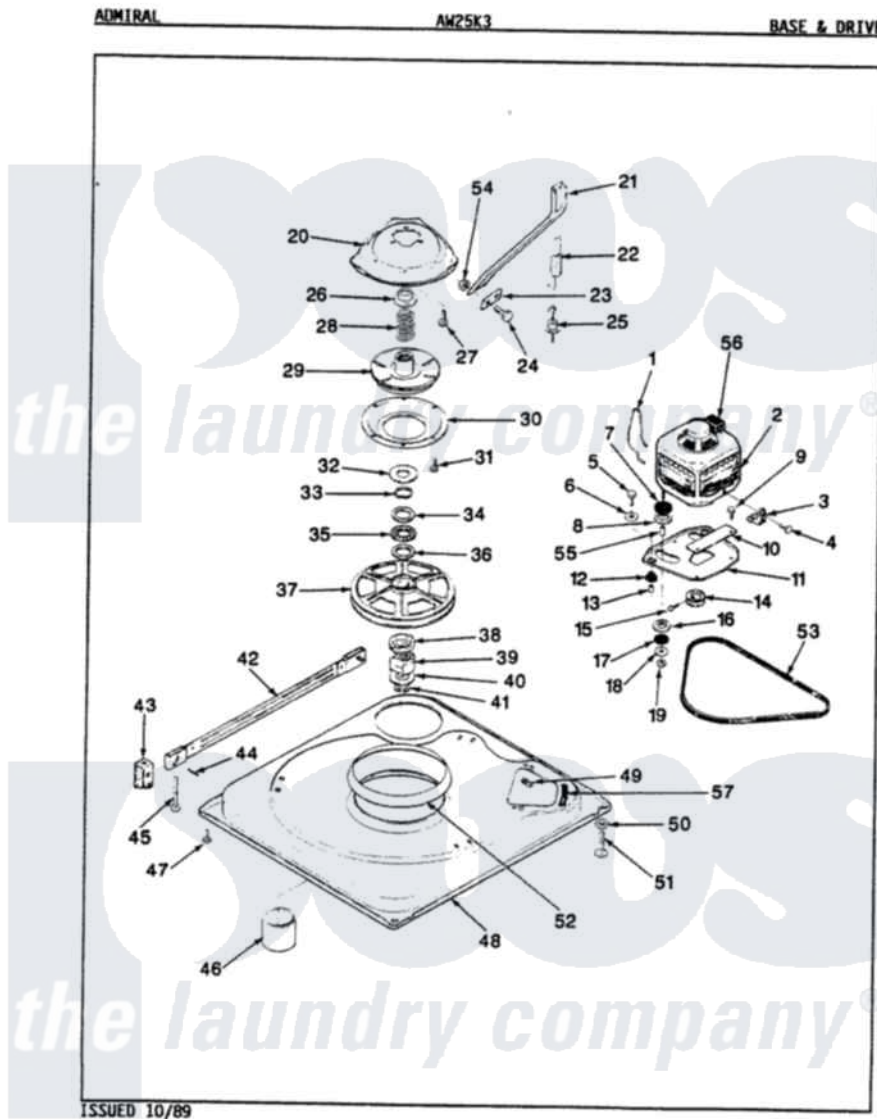

# Admiral AW25K3A 02 - BASE & DRIVE (REV. E-J)

Admiral Residential Admiral AW25K3A Washer Parts Parts Diagram 02 - BASE & DRIVE (REV. E-J)  
 Click on the part number to view part

Item	Original Part Number	Replaced By	Status	Part Description
1	<a href="#">35-0235</a>			Spring, Motor Pivot
2	<a href="#">LA-2003</a>			Motor Replacement Kit
"	35-2215	<a href="#">LA-2003</a>		Motor Replacement Kit
3	<a href="#">33-9945</a>			Slide, Foot
4	25-7418	<a href="#">33001178</a>		Back, Tumbler
5	25-7833	<a href="#">21001977</a>		Screw
6	<a href="#">25-7834</a>			Washer, Motor/Base Screw
7	<a href="#">33-9946</a>			Isolator, Motor
8	33-9944	<a href="#">35-3570</a>		Washer, Motor Pivot
9	25-3083	<a href="#">212951</a>		Screw, No.6-32 X 1/4 Inch
10	33-9947		Not Available	DBL.PIVOT SLIDE
11	35-2810	<a href="#">21001783</a>		Plate And Screw Assembly
12	33-9941	<a href="#">35-3646</a>		Isolator, Motor Plate
13	<a href="#">25-7831</a>			Spacer, Mounting
14	35-2124	<a href="#">W10143344</a>		Pulley
15	<a href="#">25-7117</a>			Set Screw