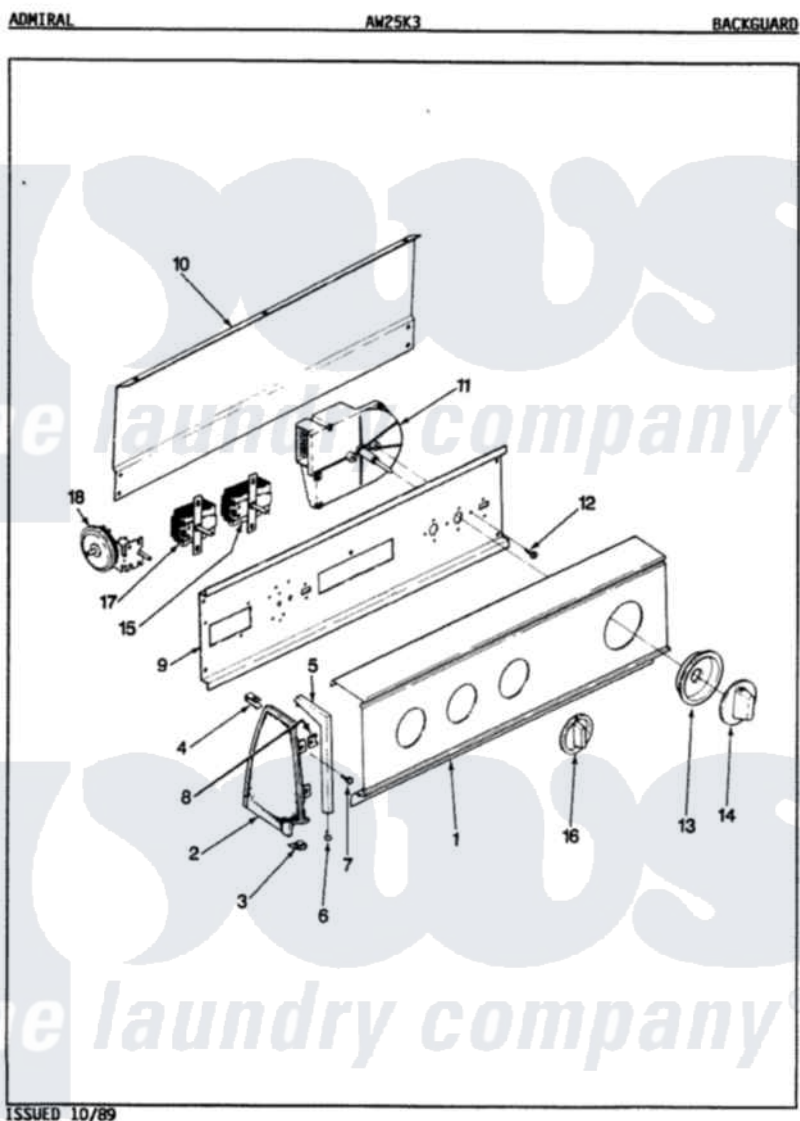

Admiral AW25K3A 04 - CONTROL PANEL (REV. E-J)

ISSUED 10/89

Admiral Residential Admiral AW25K3A Washer Parts Parts Diagram 04 - CONTROL PANEL (REV. E-J)
 Click on the part number to view part

Item	Original Part Number	Replaced By	Status	Part Description
1	25-7649	910187		Screw
"	25-7702			Speedclip, End Cap To Control Panel
"	35-2554		Not Available	PANEL, CONTROL
2	35-2488	21001452		Cap- End
"	35-2487	21001451		Cap- End
3	34-9487		Not Available	PLATE, REINFORCEMENT
"	25-7697	25-2219		Screw
"	25-7851			Speedclip, End Cap To Top
4	W10124350		Not Available	NOT REQUIRED PART OR SEE NOTE
"	25-7435	33002917		Screw, No.10-16
5	53-0277		Not Available	TRIM, END CAP (RT)
"	53-0278		Not Available	TRIM, END CAP (LT)
6	25-7760			Screw
7	25-3092	90767		Screw, 8A X 3/8 HeX Washer Head Tapping

8	25-7702		Speedclip, End Cap To Control Panel
9	53-1676		Shield, Control
10	25-3092	90767	Screw, 8A X 3/8 HeX Washer Head Tapping
"	25-3457		Screw, Sems
"	25-7853	25-7933	Ring, Retaining
"	35-2688	21001460	Shield, Rear
11	35-2326	35-2781	Timer
12	25-0205	216412	Screw, Bracket To Timer
13	35-2255	21001497	Skirt Ri
14	35-2187	12500058	Knob Ski
15	35-0114		Not Available TEMP SWITCH
"	25-3092	90767	Screw, 8A X 3/8 HeX Washer Head Tapping
16	35-2185	21001283	Knob, Selector---Piq
17	35-2193		Not Available SWITCH, ROTARY SPEED
"	25-3092	90767	Screw, 8A X 3/8 HeX Washer Head Tapping
18	35-2145	21001554	Switch, Water Level
"	25-3092	90767	Screw, 8A X 3/8 HeX Washer Head Tapping
NI	33-8304		Not Available MANUAL, USE & CARE