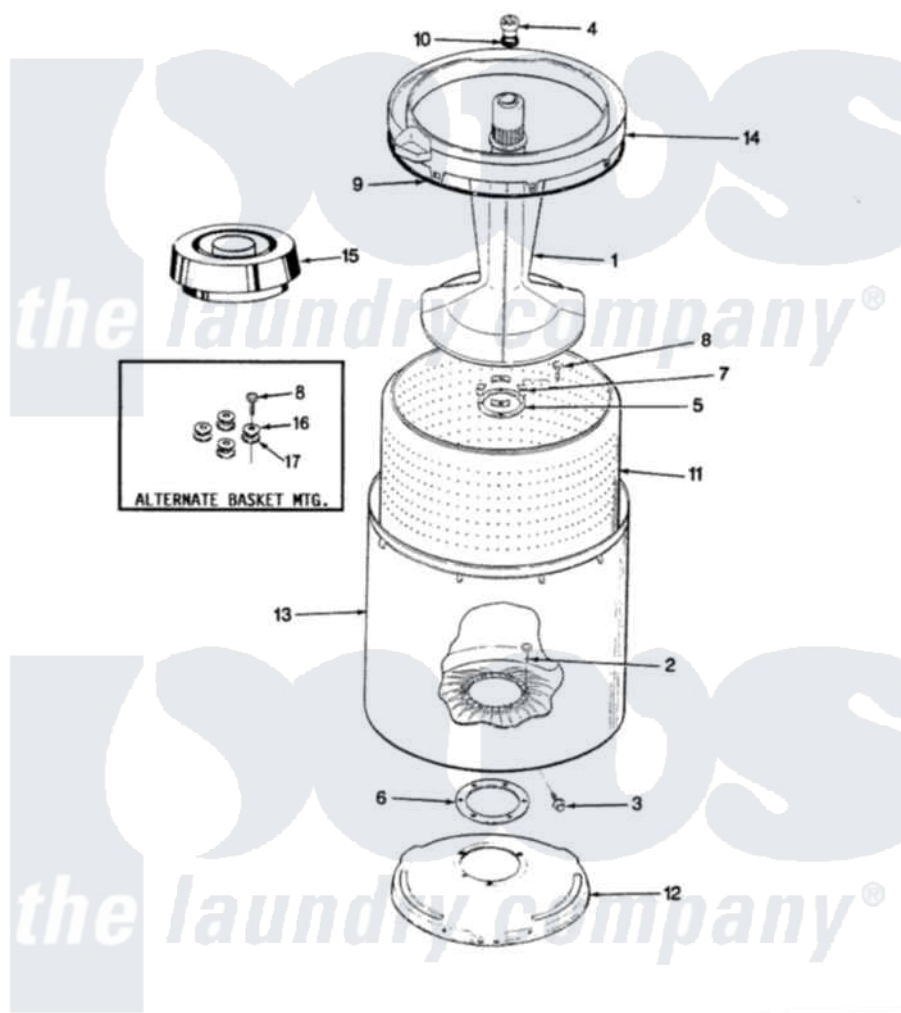

Admiral AW25K3A 07 - TUB (REV. A-D)

SECTION: TUB
MODEL: AW25K3

Issue Date: 6/90

Admiral [Residential Admiral AW25K3A Washer Parts](#) Parts Diagram 07 - TUB (REV. A-D)

[Click on the part number to view part](#)

Item	Original Part Number	Replaced By	Status	Part Description
1	35-2456	33-4352		Agitator
"	35-2371	33-4352		Agitator
2	35-2062	21001063		Screw, Shoulder
3	25-7914	22002933		Screw
4	33-6241			Cap
5	33-8959			Gasket
6	35-2061			Gasket, Tub To Housing
7	33-8799		Not Available	REINF PLATE
8	25-7783	4356852		Screw
9	35-2328			Seal, Tub Top
10	25-7330			Rubber Washer
11	35-2508		Not Available	BASKET WHITE
"	35-2381		Not Available	BASKET ASSY-WHITE
12	35-2023			Tub Support
"	35-2529		Not Available	TUB SUPPORT
13	35-2038			Tub

"	35-2262	Not Available	SHIELD, TUB TOP
14	35-2034	Not Available	TOP, TUB
15	33-9827	35-2550	Dispenser, Rinse
"	35-2550		Dispenser, Rinse
16	25-7921	Not Available	STEEL WASHER
17	25-7922		Cork Washer